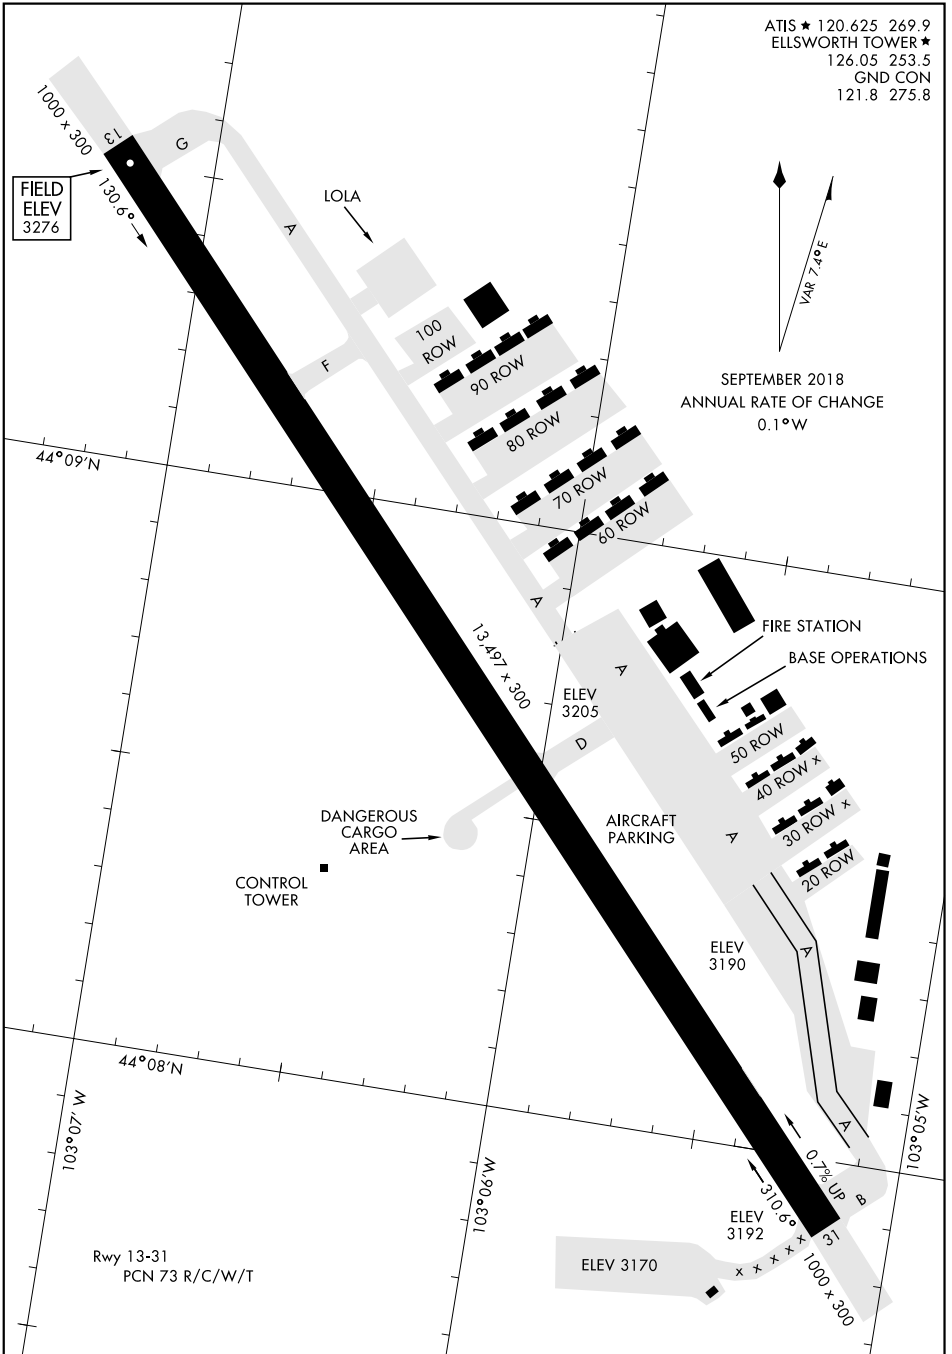

AIRPORT DIAGRAM

AFD-343 [USAF]

ELLSWORTH AFB (KRCA)

RAPID CITY, SOUTH DAKOTA

ATIS ★ 120.625 269.9
 ELLSWORTH TOWER ★
 126.05 253.5
 GND CON
 121.8 275.8

FIELD
 ELEV
 3276

SEPTEMBER 2018
 ANNUAL RATE OF CHANGE
 0.1°W

NC-1, 16 JUL 2020 to 13 AUG 2020

NC-1, 16 JUL 2020 to 13 AUG 2020

Rwy 13-31
 PCN 73 R/C/W/T

AIRPORT DIAGRAM

RAPID CITY, SOUTH DAKOTA
 ELLSWORTH AFB (KRCA)