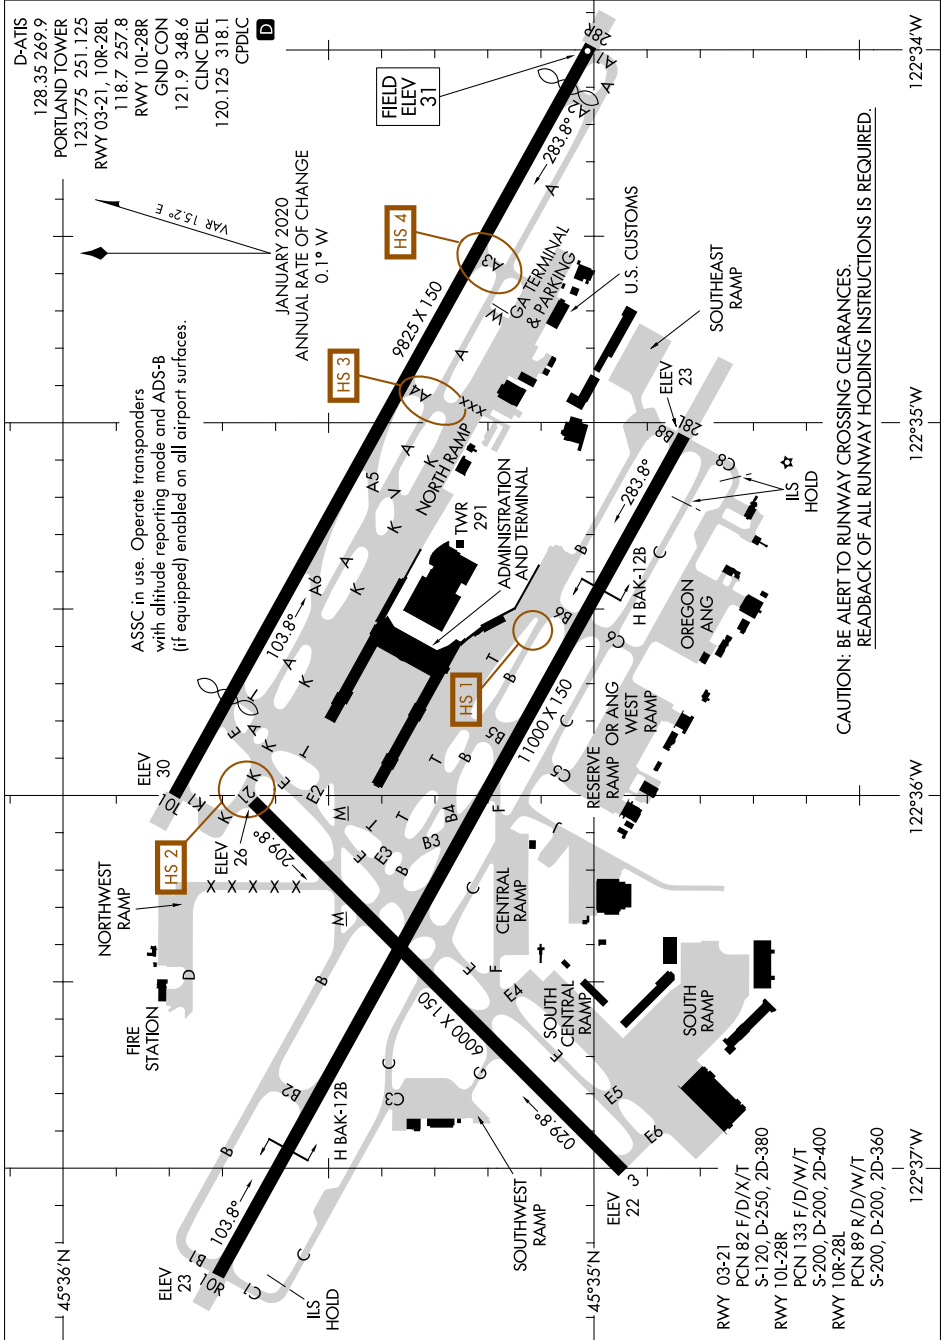

# AIRPORT DIAGRAM

AL-330 (FAA)

PORTLAND INTL (PDX)  
PORTLAND, OREGON

NW-1, 16 JUL 2020 to 13 AUG 2020

CAUTION: BE ALERT TO RUNWAY CROSSING CLEARANCES.  
READBACK OF ALL RUNWAY HOLDING INSTRUCTIONS IS REQUIRED.

NW-1, 16 JUL 2020 to 13 AUG 2020