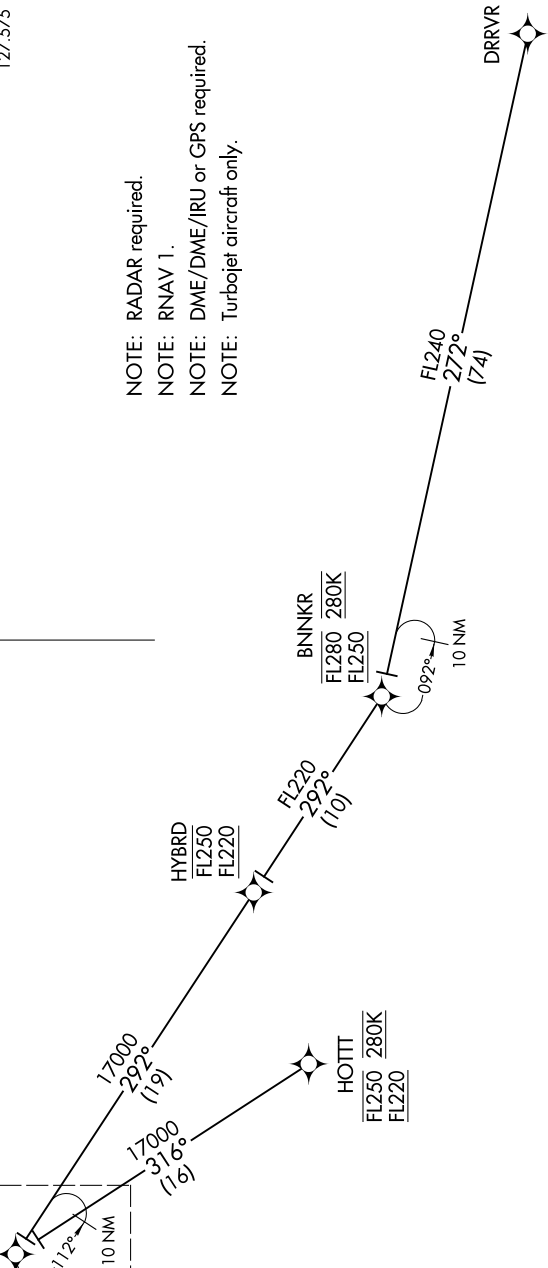

(PINNG.PINNG1) 17117

AL-322 (FAA)

PHOENIX SKY HARBOR INTL (PHX)
PHOENIX, ARIZONA

PINNG ONE ARRIVAL (RNAV) Transition Routes

SW-4, 16 JUL 2020 to 13 AUG 2020

PHOENIX APP CON
124.1 256.9

PHOENIX TOWER
118.7 278.8 (Rwy 8-26)

120.9 254.3 (Rwys 7R-25L, 7L-25R)

GND CON
119.75 269.2 (North)

132.55 269.2 (South)

D-ATIS
127.575

NOTE: RADAR required.

NOTE: RNAV 1.

NOTE: DME/DME/IRU or GPS required.

NOTE: Turbojet aircraft only.

See following page
for Arrival Routes.

PINNG
17000 270K

DRRVR TRANSITION (DRRVR.PINNG1)

HOTT TRANSITION (HOTT.PINNG1)

(CONTINUED ON FOLLOWING PAGE)

NOTE: Chart not to scale.

SW-4, 16 JUL 2020 to 13 AUG 2020