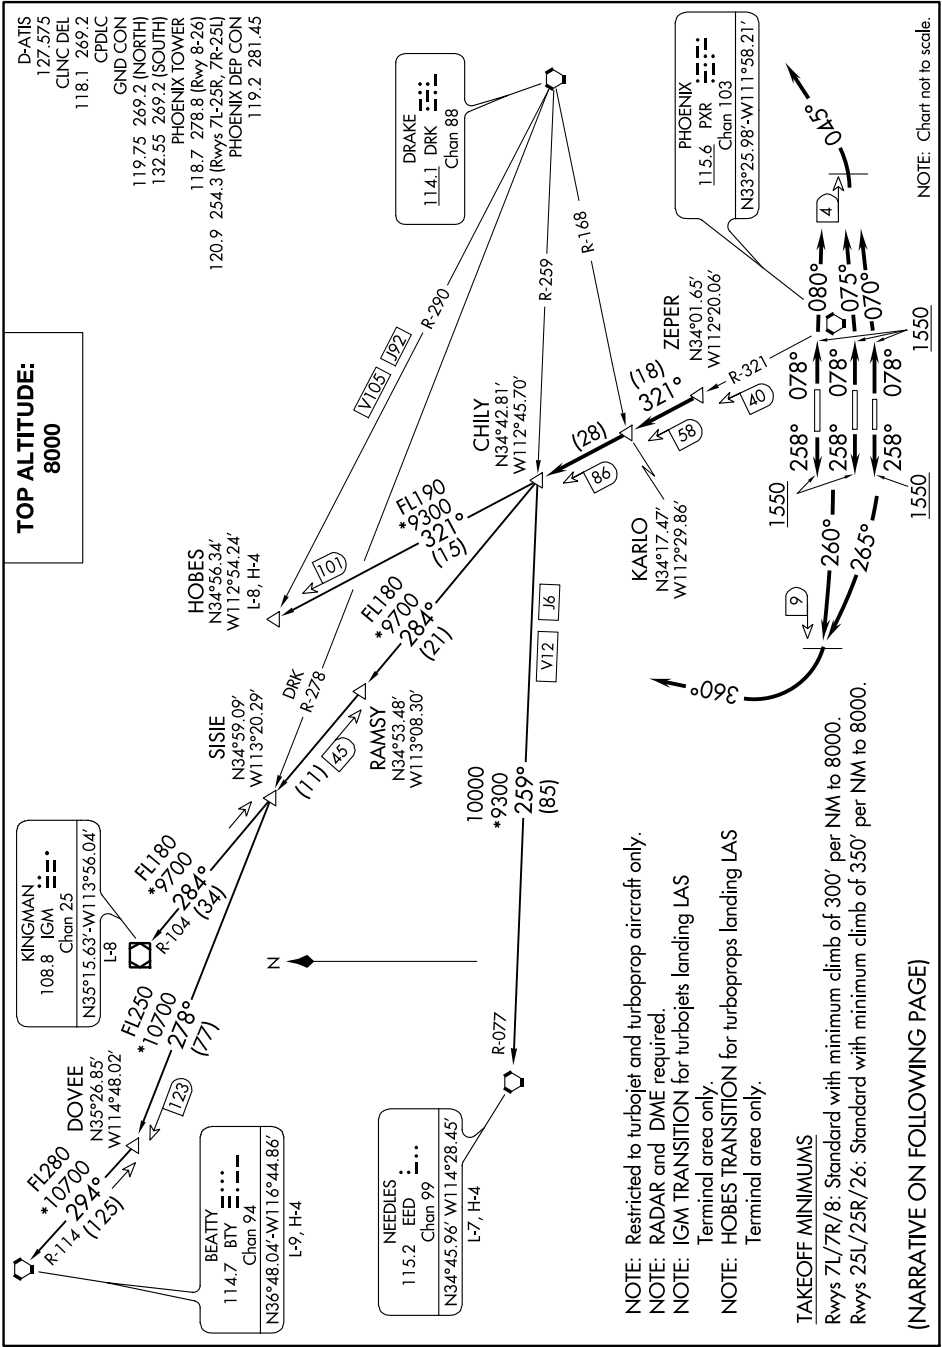

# CHILY FOUR DEPARTURE

AL-322 (FAA)

PHOENIX SKY HARBOR INTL (PHX)  
PHOENIX, ARIZONA

SW-4, 16 JUL 2020 to 13 AUG 2020

NOTE: Chart not to scale.

SW-4, 16 JUL 2020 to 13 AUG 2020

# CHILY FOUR DEPARTURE