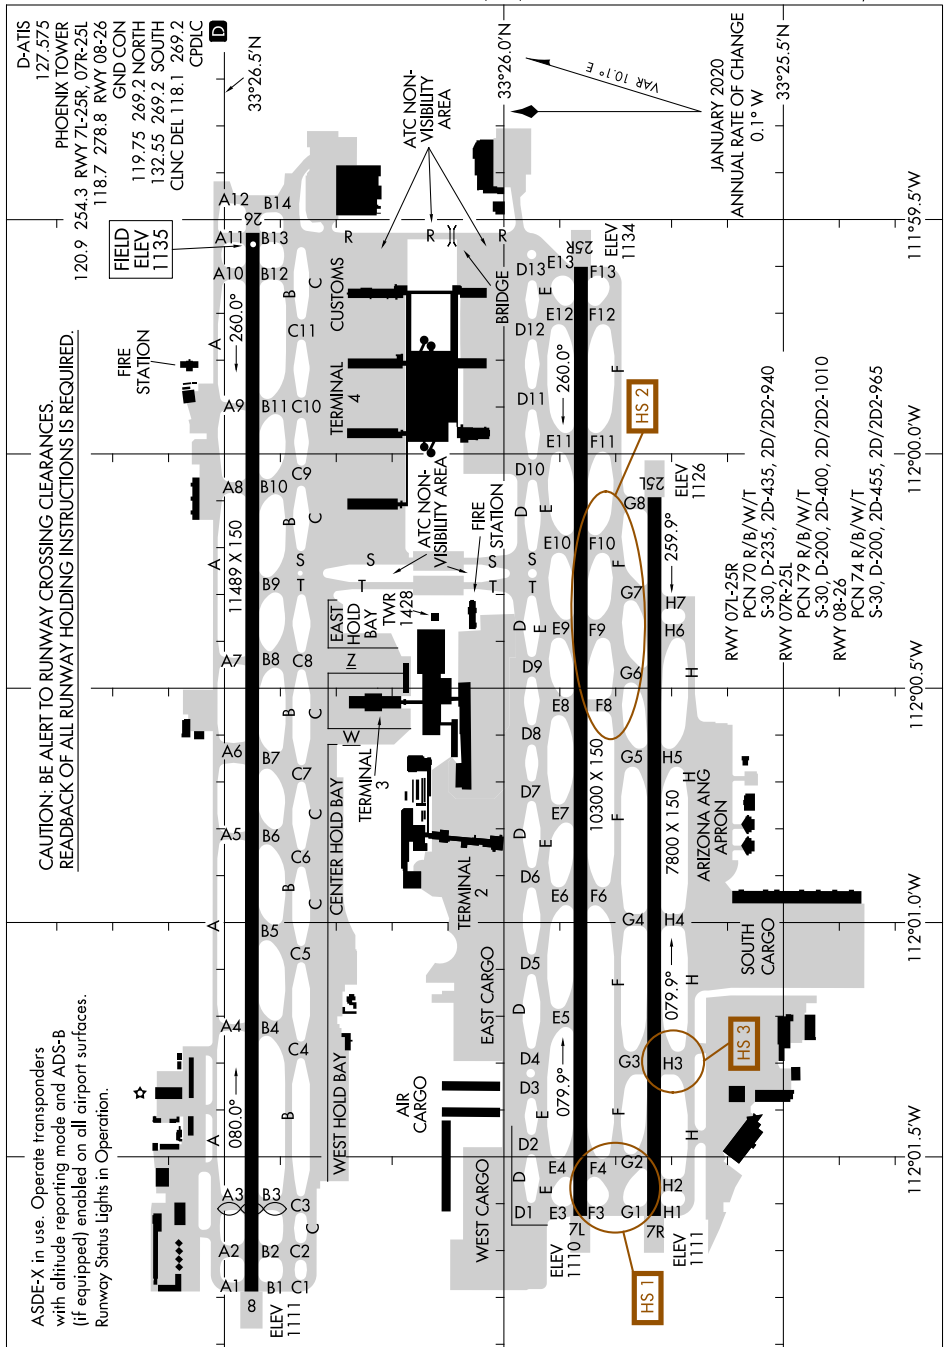

AIRPORT DIAGRAM

PHOENIX SKY HARBOR INTL (PHX)

PHOENIX, ARIZONA

AL-322 (FAA)

SW-4, 16 JUL 2020 to 13 AUG 2020

SW-4, 16 JUL 2020 to 13 AUG 2020

AIRPORT DIAGRAM

PHOENIX SKY HARBOR INTL (PHX)

PHOENIX, ARIZONA