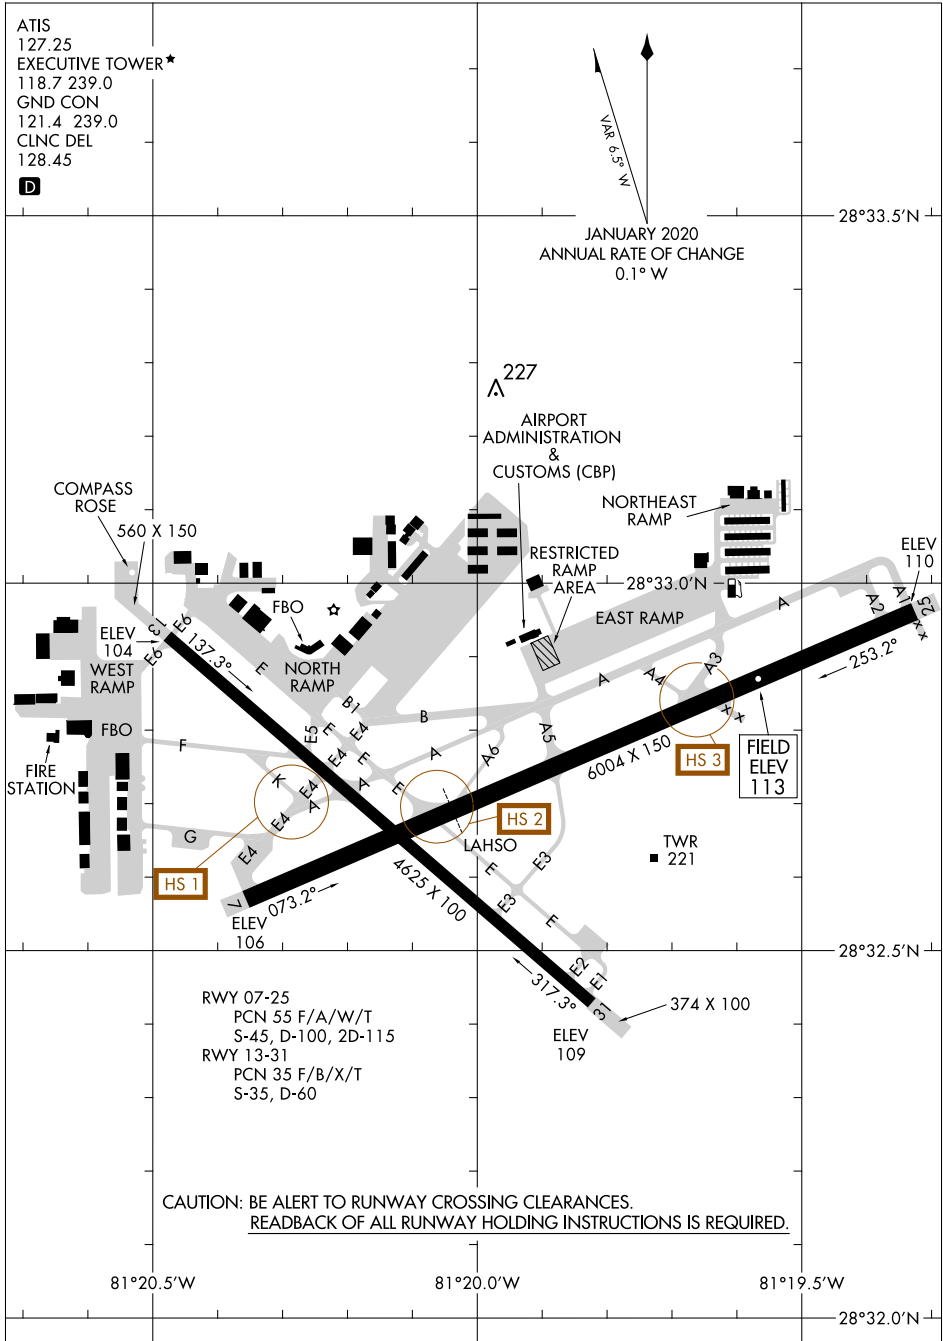

AIRPORT DIAGRAM

AL-305 (FAA)

EXECUTIVE (O.R.L.)
ORLANDO, FLORIDA

SE-3, 16 JUL 2020 to 13 AUG 2020

SE-3, 16 JUL 2020 to 13 AUG 2020