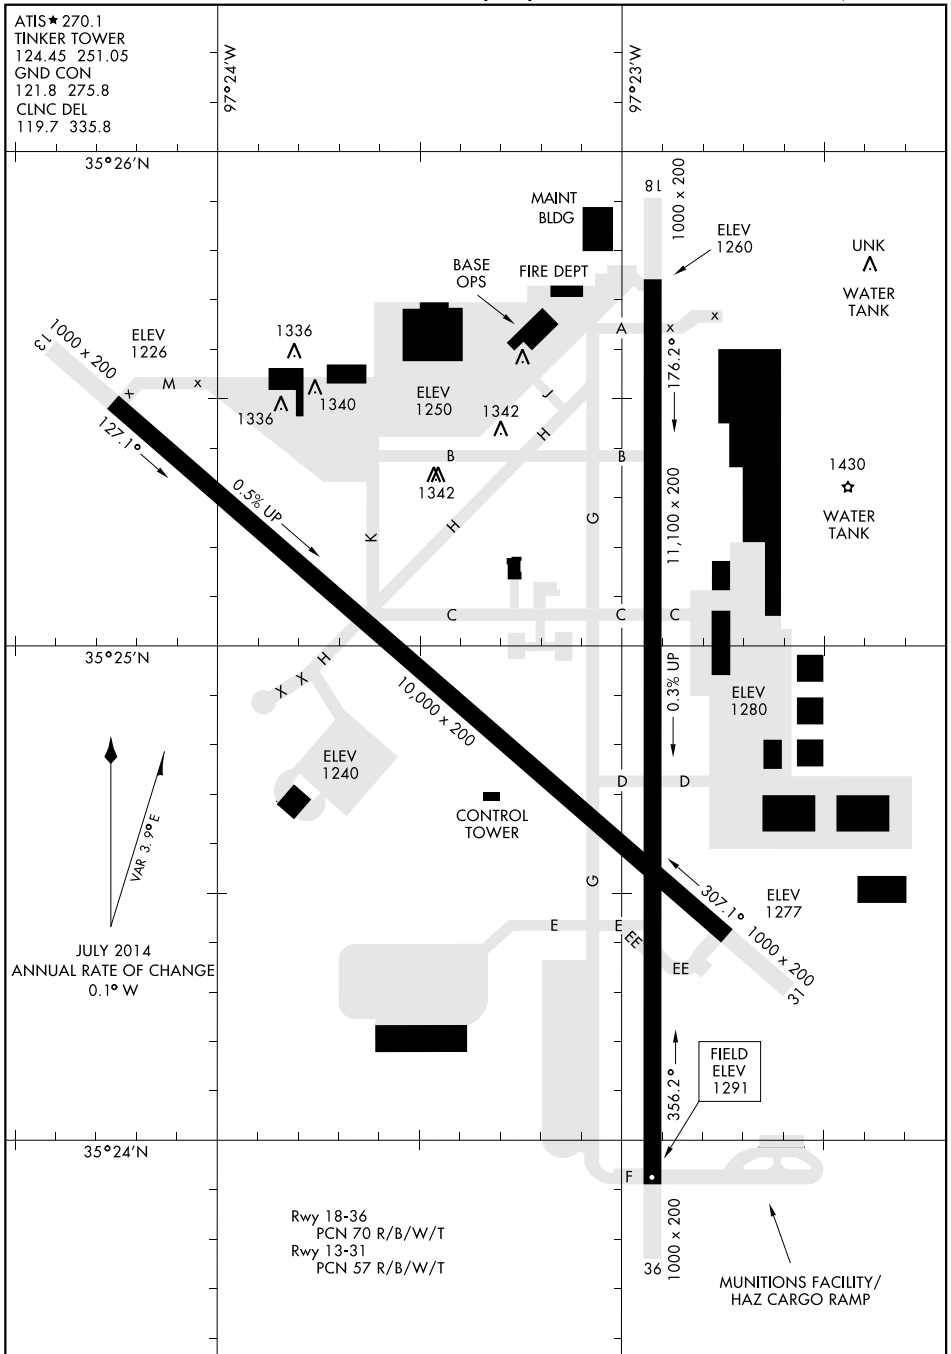

AIRPORT DIAGRAM

AFD-299 [USAF]

TINKER AFB (KTIK)
OKLAHOMA CITY, OKLAHOMA

ATIS *270.1
TINKER TOWER
124.45 251.05
GND CON
121.8 275.8
CLNC DEL
119.7 335.8

SC-1, 16 JUL 2020 to 13 AUG 2020

SC-1, 16 JUL 2020 to 13 AUG 2020

AIRPORT DIAGRAM

OKLAHOMA CITY, OKLAHOMA
TINKER AFB (KTIK)