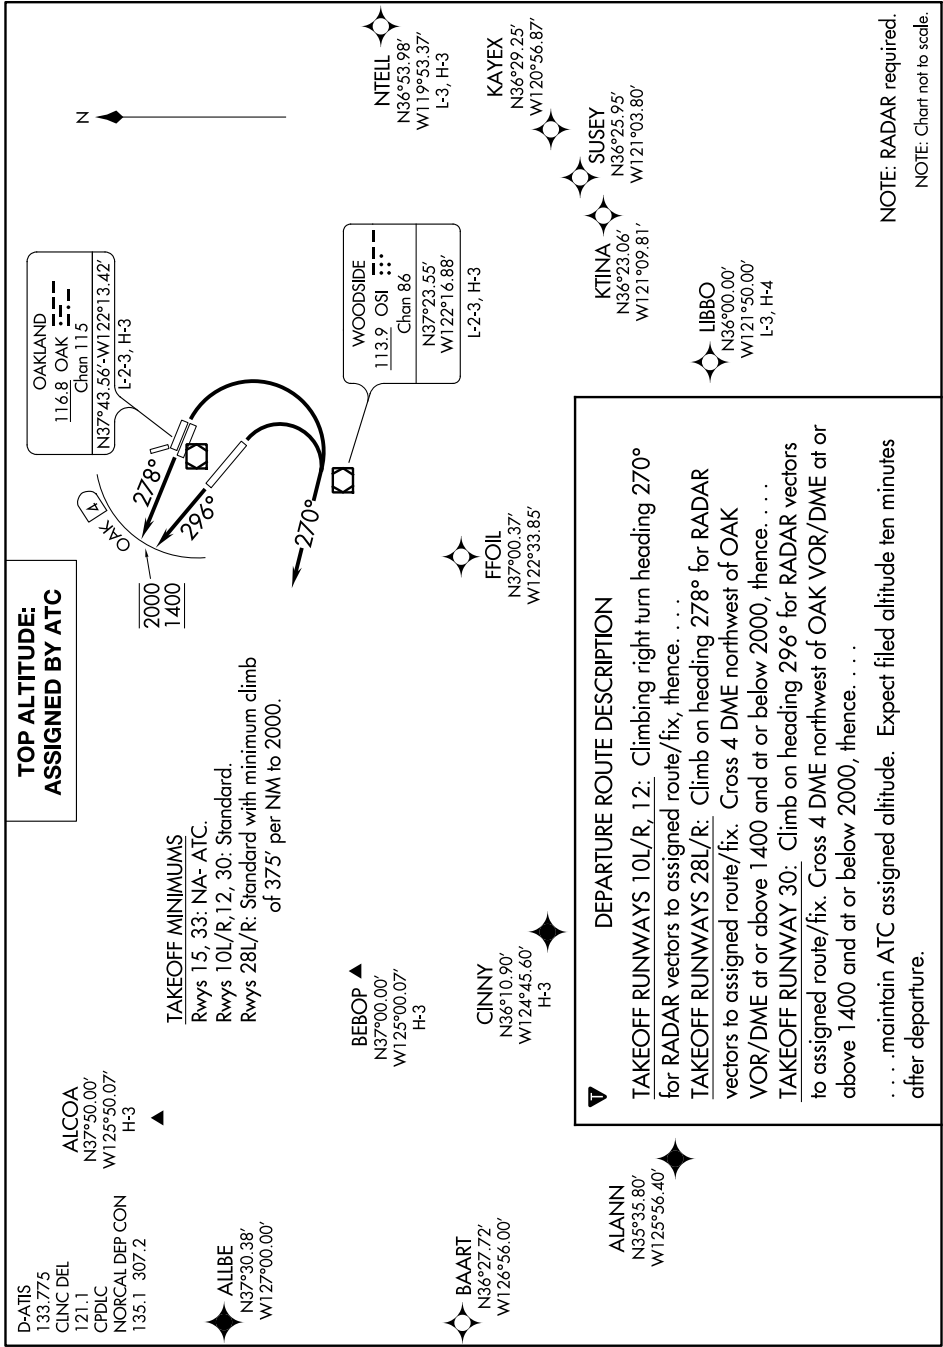

QUAKE ONE DEPARTURE

AL-294 (FAA)

METROPOLITAN OAKLAND INTL (OAK)
OAKLAND, CALIFORNIA

SW-2, 16 JUL 2020 to 13 AUG 2020

QUAKE ONE DEPARTURE

OAKLAND, CALIFORNIA
METROPOLITAN OAKLAND INTL (OAK)

SW-2, 16 JUL 2020 to 13 AUG 2020