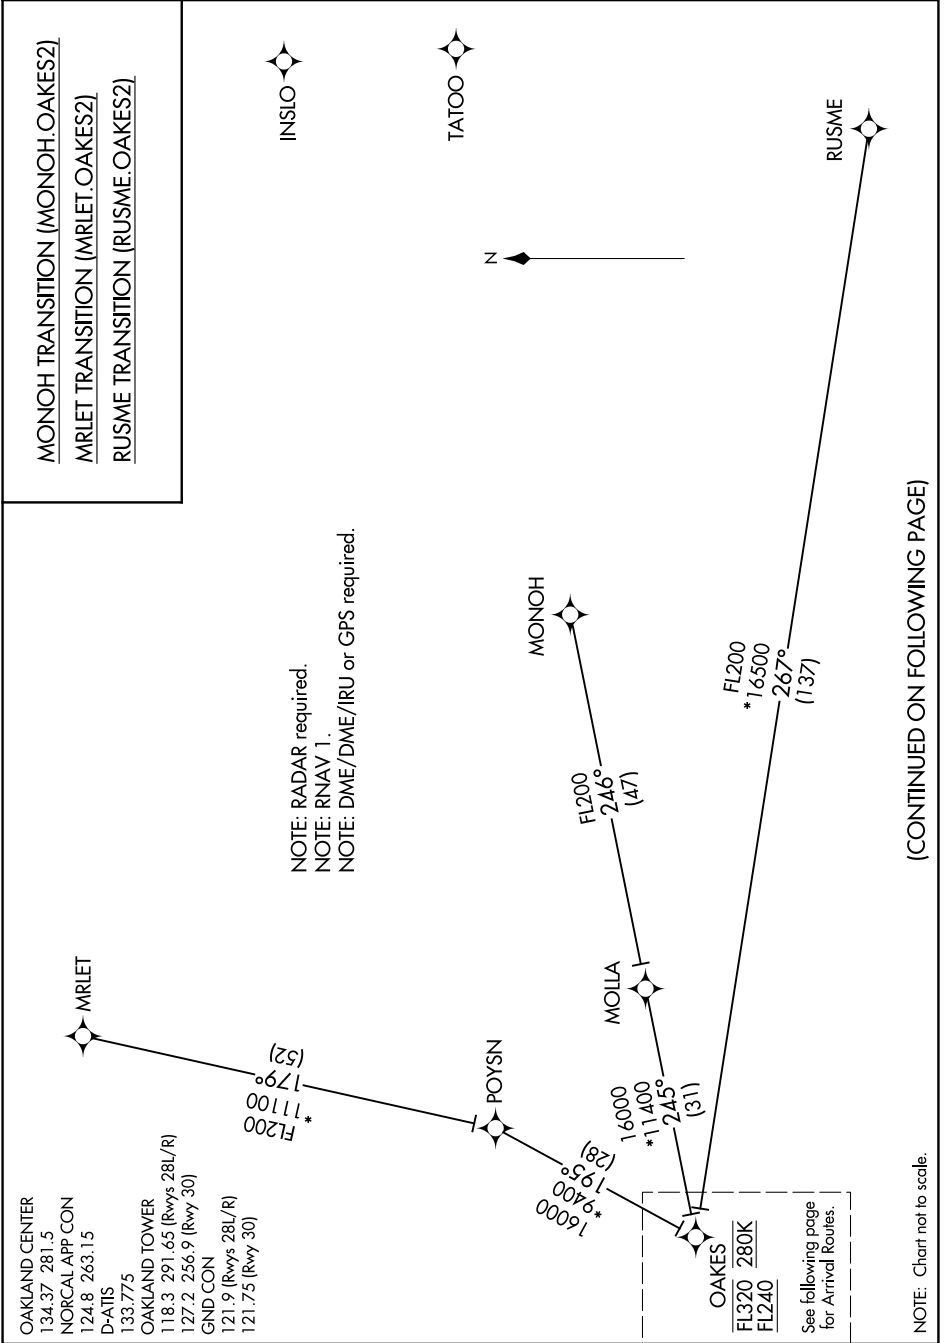

OAKES TWO ARRIVAL (RNAV) Transition Routes

SW-2, 16 JUL 2020 to 13 AUG 2020

(CONTINUED ON FOLLOWING PAGE)

SW-2, 16 JUL 2020 to 13 AUG 2020

OAKES TWO ARRIVAL (RNAV) Transition Routes