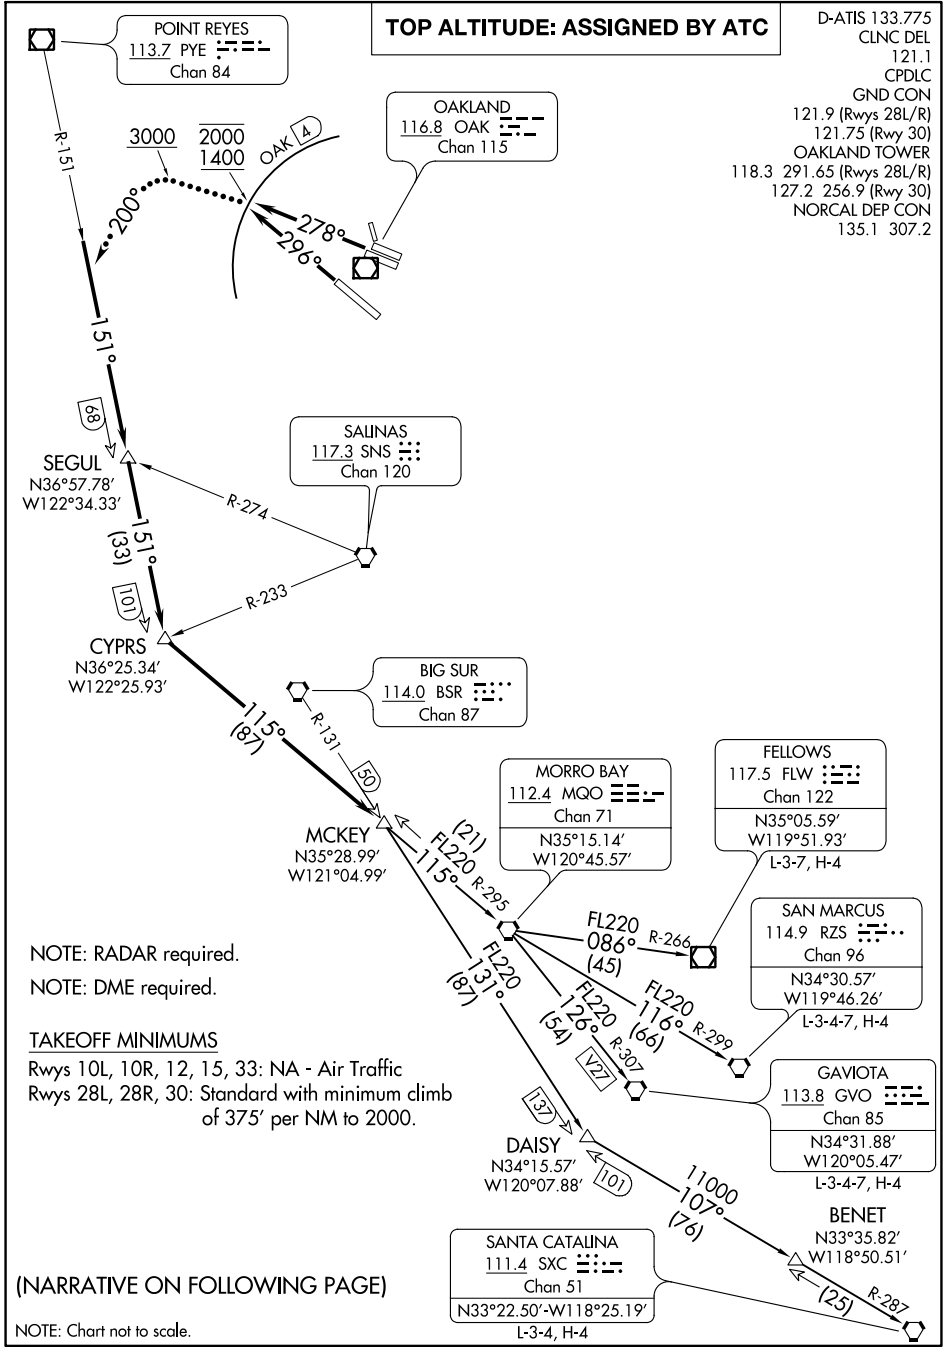

(COAST9.MCKEY) 19339
COAST NINE DEPARTURE

AL-294 (FAA)

METROPOLITAN OAKLAND INTL (OAK)
 OAKLAND, CALIFORNIA

TOP ALTITUDE: ASSIGNED BY ATC

D-ATIS 133.775
 CLNC DEL
 121.1
 CPDLC
 GND CON
 121.9 (Rwys 28L/R)
 121.75 (Rwy 30)
 OAKLAND TOWER
 118.3 291.65 (Rwys 28L/R)
 127.2 256.9 (Rwy 30)
 NORCAL DEP CON
 135.1 307.2

SW-2, 16 JUL 2020 to 13 AUG 2020

SW-2, 16 JUL 2020 to 13 AUG 2020

COAST NINE DEPARTURE
 (COAST9.MCKEY) 01FEB18

OAKLAND, CALIFORNIA
 METROPOLITAN OAKLAND INTL (OAK)