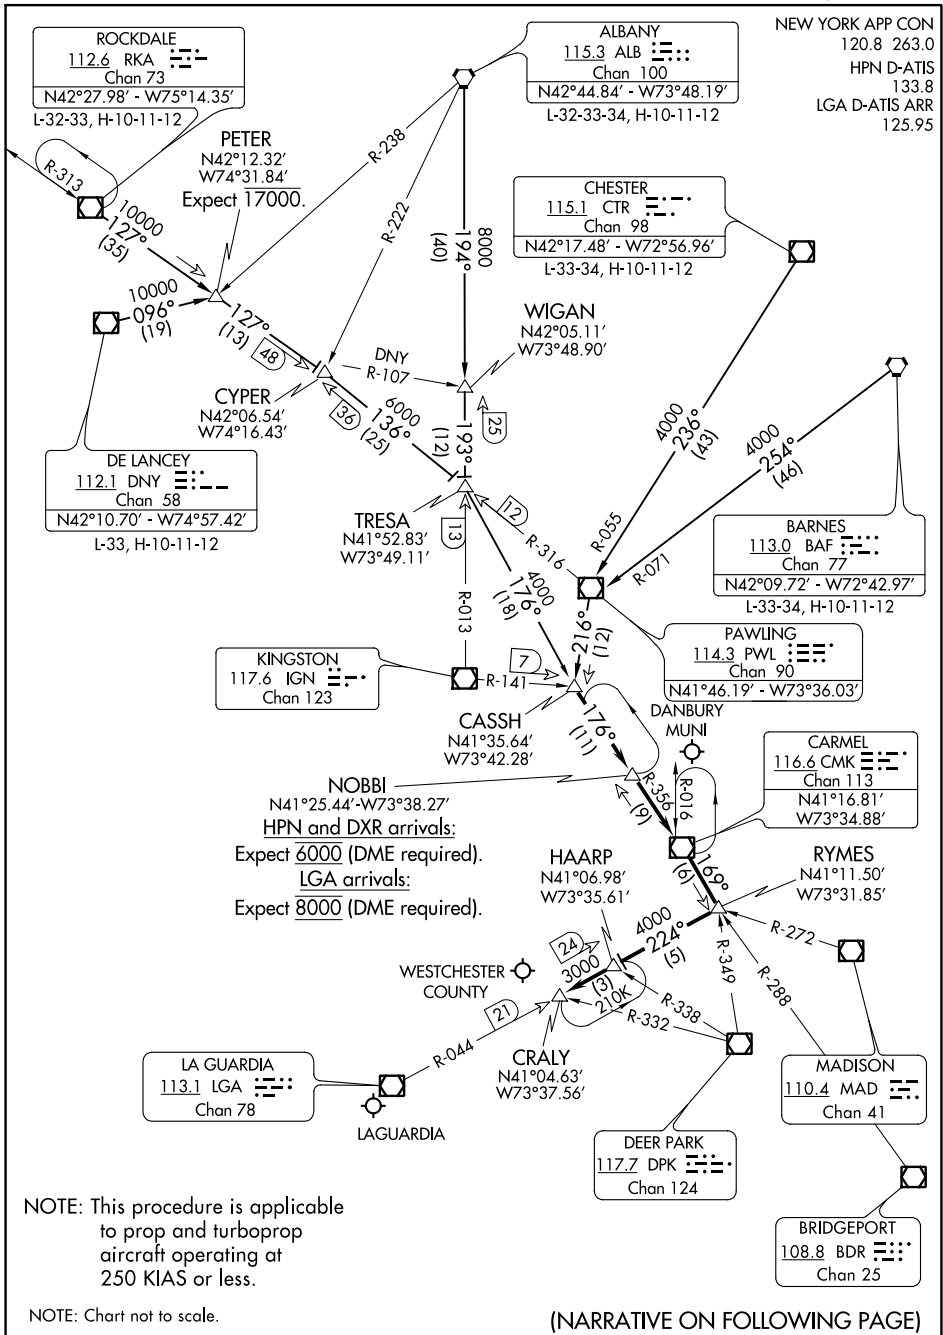

NOBBI FIVE ARRIVAL

NEW YORK, NEW YORK

NE-2, 16 JUL 2020 to 13 AUG 2020

NE-2, 16 JUL 2020 to 13 AUG 2020

NOTE: This procedure is applicable to prop and turboprop aircraft operating at 250 KIAS or less.

NOTE: Chart not to scale.

(NARRATIVE ON FOLLOWING PAGE)

NOBBI FIVE ARRIVAL

(NOBBI.NOBBI5) 25OCT07

NEW YORK, NEW YORK