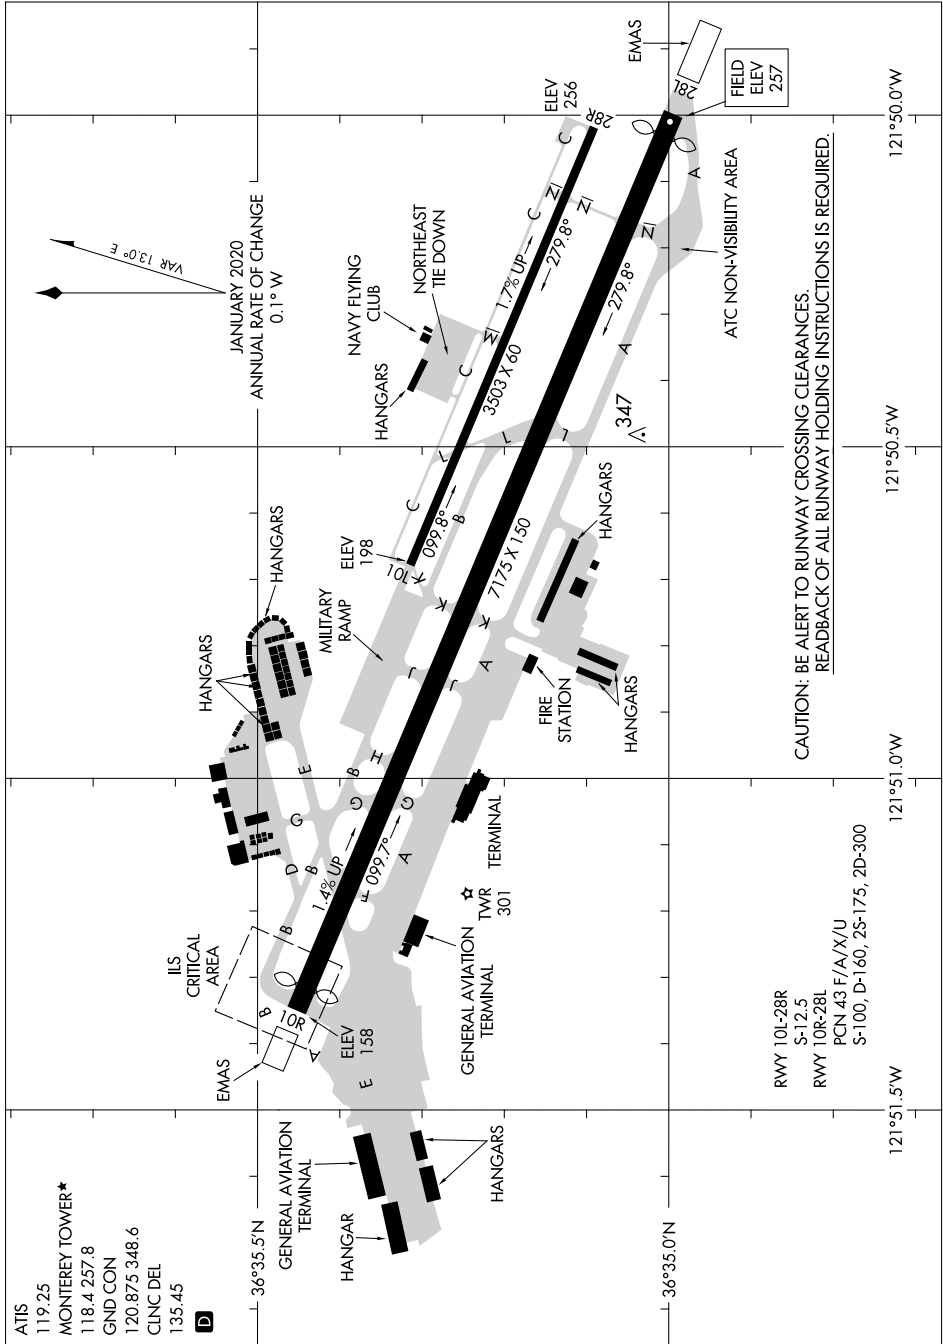

AIRPORT DIAGRAM

AL-271 (FAA)

MONTEREY RGNL (MRY)
MONTEREY, CALIFORNIA

SW-2, 16 JUL 2020 to 13 AUG 2020

CAUTION: BE ALERT TO RUNWAY CROSSING CLEARANCES.
READBACK OF ALL RUNWAY HOLDING INSTRUCTIONS IS REQUIRED.

AIRPORT DIAGRAM

MONTEREY, CALIFORNIA
MONTEREY RGNL (MRY)

SW-2, 16 JUL 2020 to 13 AUG 2020