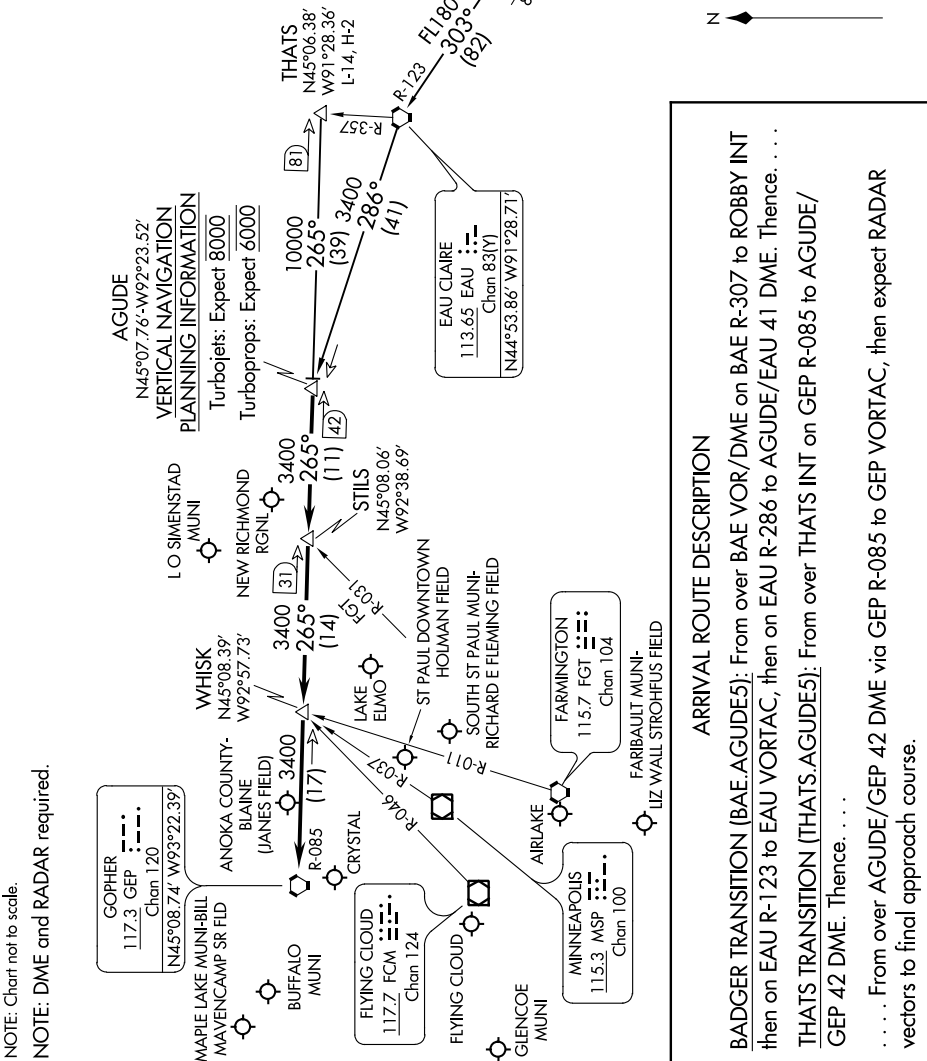

AGUDE FIVE ARRIVAL

AL-263 (FAA)

MINNEAPOLIS-ST PAUL, MINNESOTA

2020 07 16 13:00 UTC

MINNEAPOLIS APP CON
 121.2 335.5
 ANE ATIS
 120.625
 FCM ATIS
 124.9
 MIC ATIS
 124.475
 STP ATIS
 118.35

AGUDE FIVE ARRIVAL

MINNEAPOLIS-ST PAUL, MINNESOTA

NC-1, 16 JUL 2020 to 13 AUG 2020