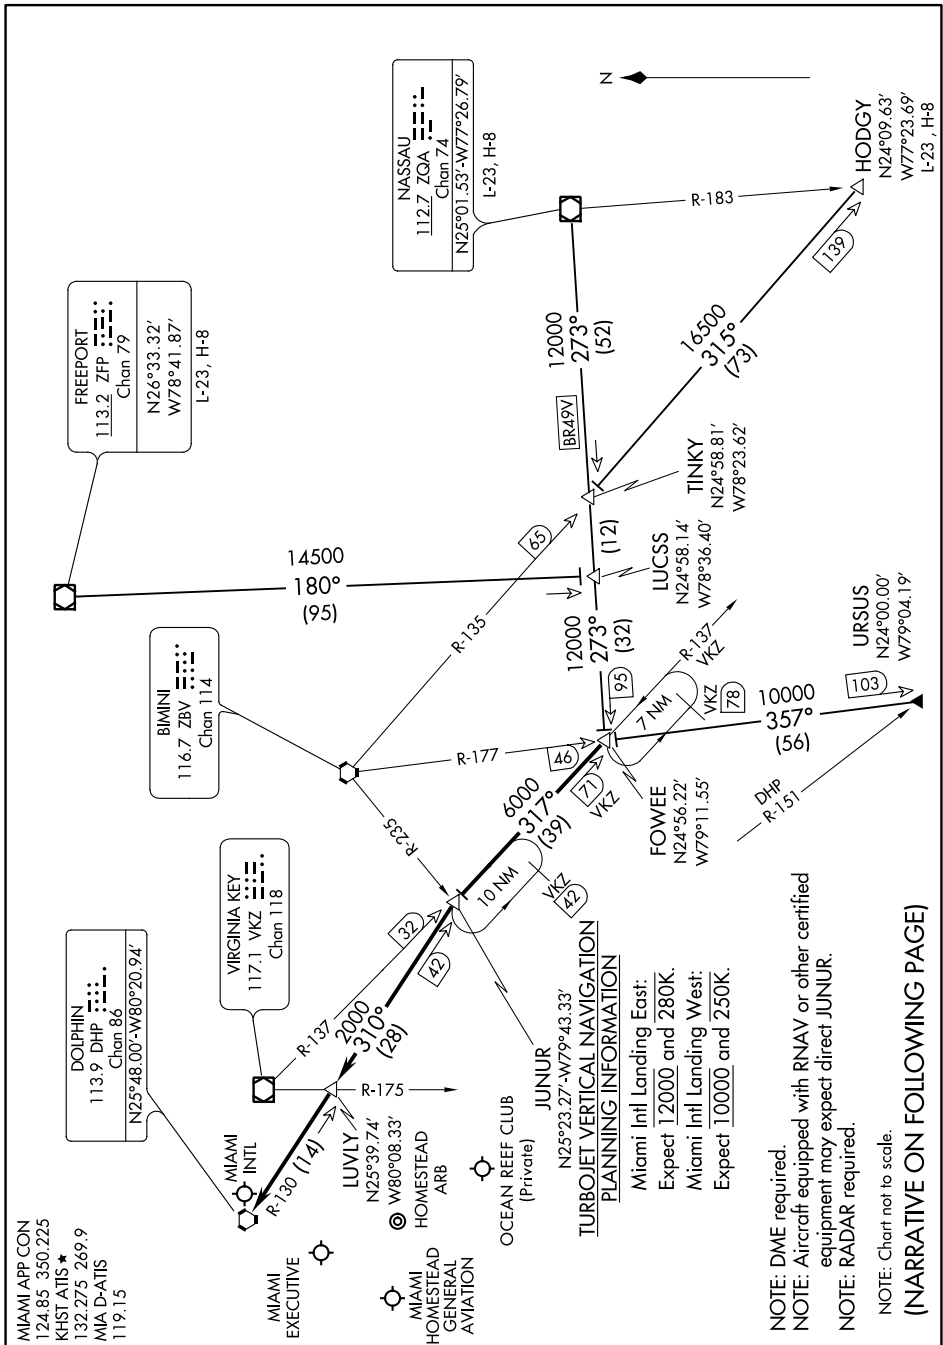

SE-3, 16 JUL 2020 to 13 AUG 2020

SE-3, 16 JUL 2020 to 13 AUG 2020

NOTE: DME required.
 NOTE: Aircraft equipped with RNAV or other certified equipment may expect direct JUNUR.
 NOTE: RADAR required.

NOTE: Chart not to scale.

(NARRATIVE ON FOLLOWING PAGE)