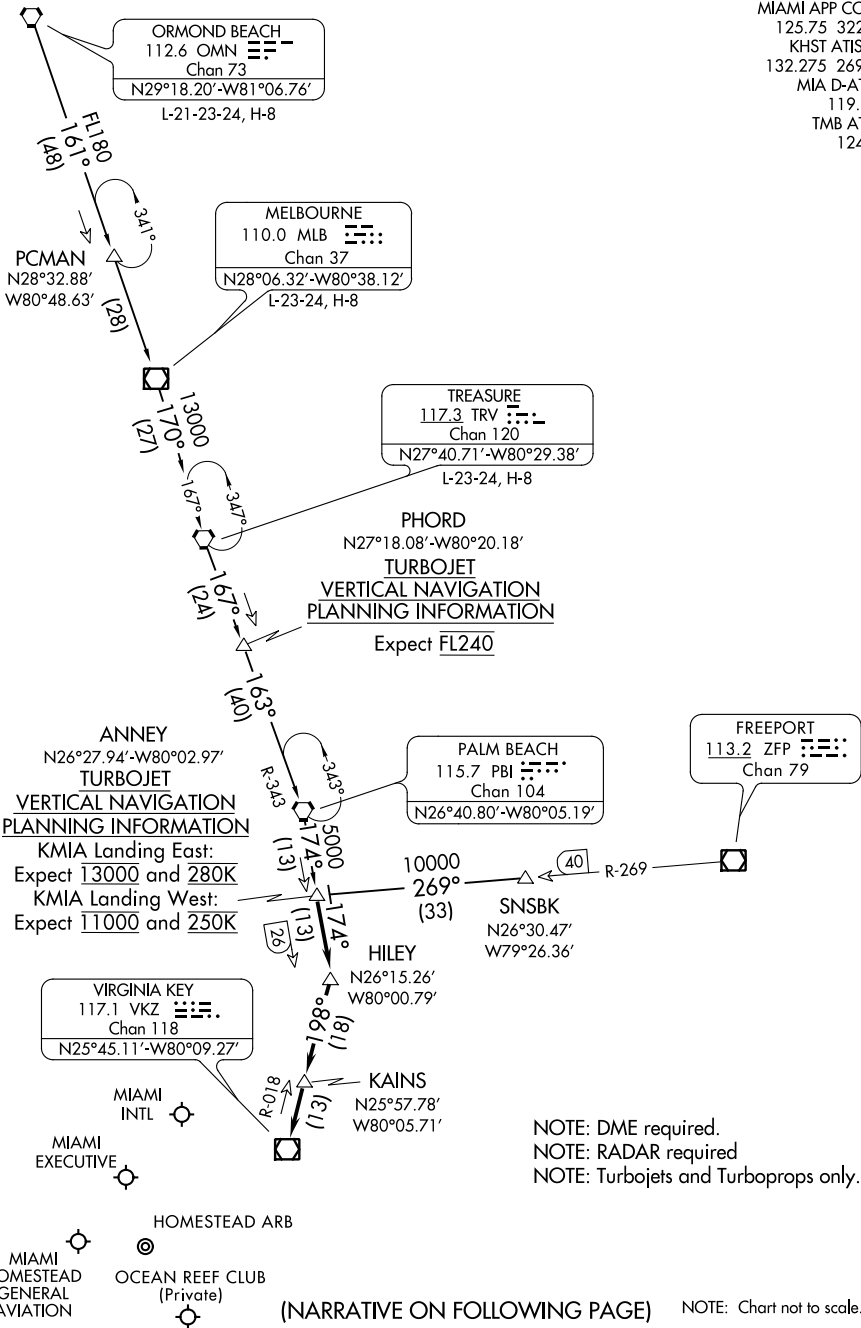

ANNEY FOUR ARRIVAL

MIAMI, FLORIDA

MIAMI APP CON
 125.75 322.3
 KHST ATIS ★
 132.275 269.9
 MIA D-ATIS
 119.15
 TMB ATIS
 124.0

SE-3, 16 JUL 2020 to 13 AUG 2020

SE-3, 16 JUL 2020 to 13 AUG 2020

(NARRATIVE ON FOLLOWING PAGE)

NOTE: Chart not to scale.

ANNEY FOUR ARRIVAL

(ANNEY.ANNEY4) 07DEC17

MIAMI, FLORIDA