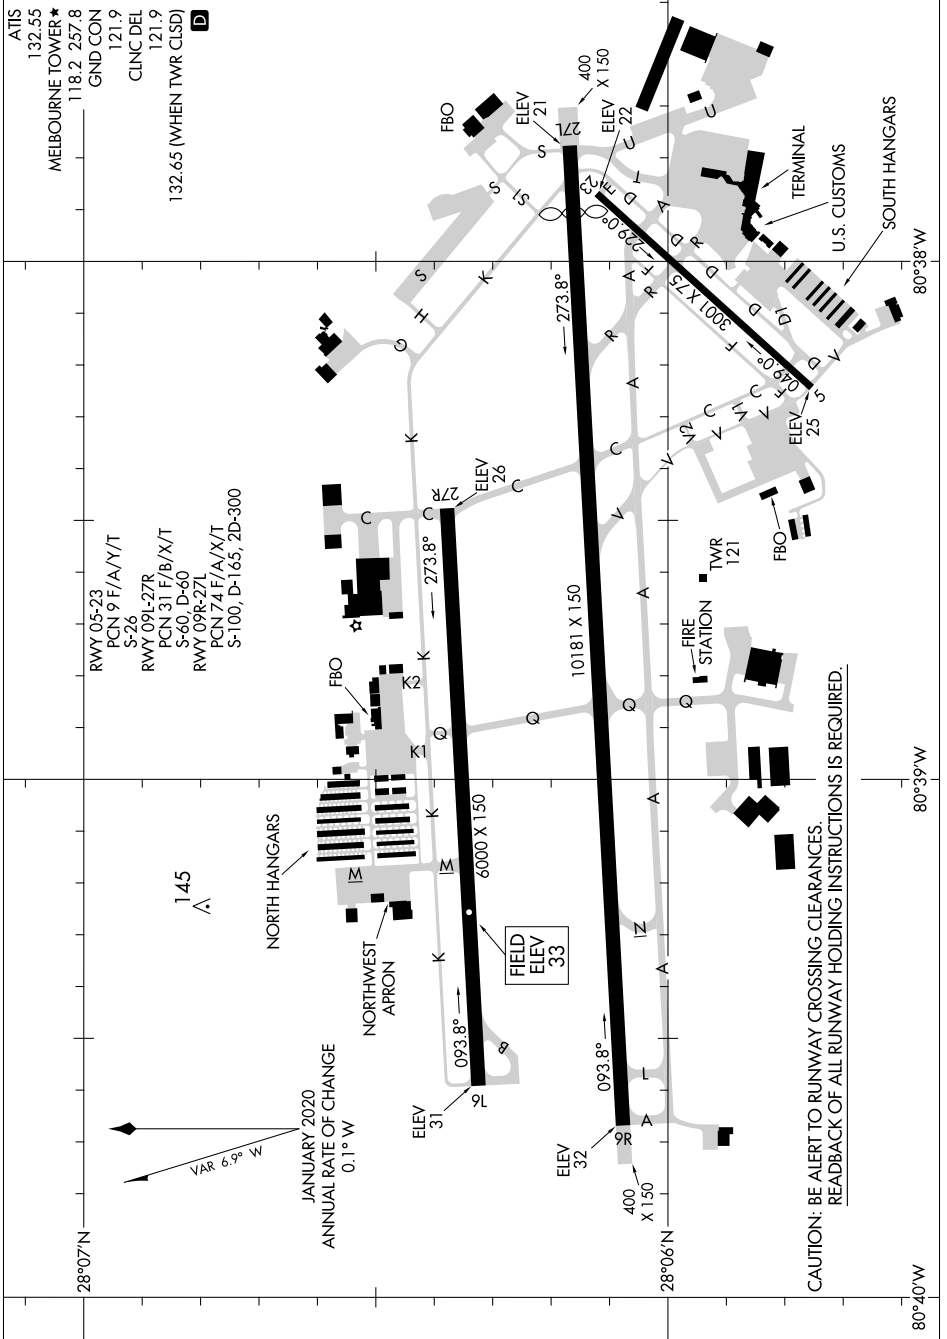

AIRPORT DIAGRAM

AL-252 (FAA)

MELBOURNE INTL (MLB)
MELBOURNE, FLORIDA

SE-3, 16 JUL 2020 to 13 AUG 2020

SE-3, 16 JUL 2020 to 13 AUG 2020