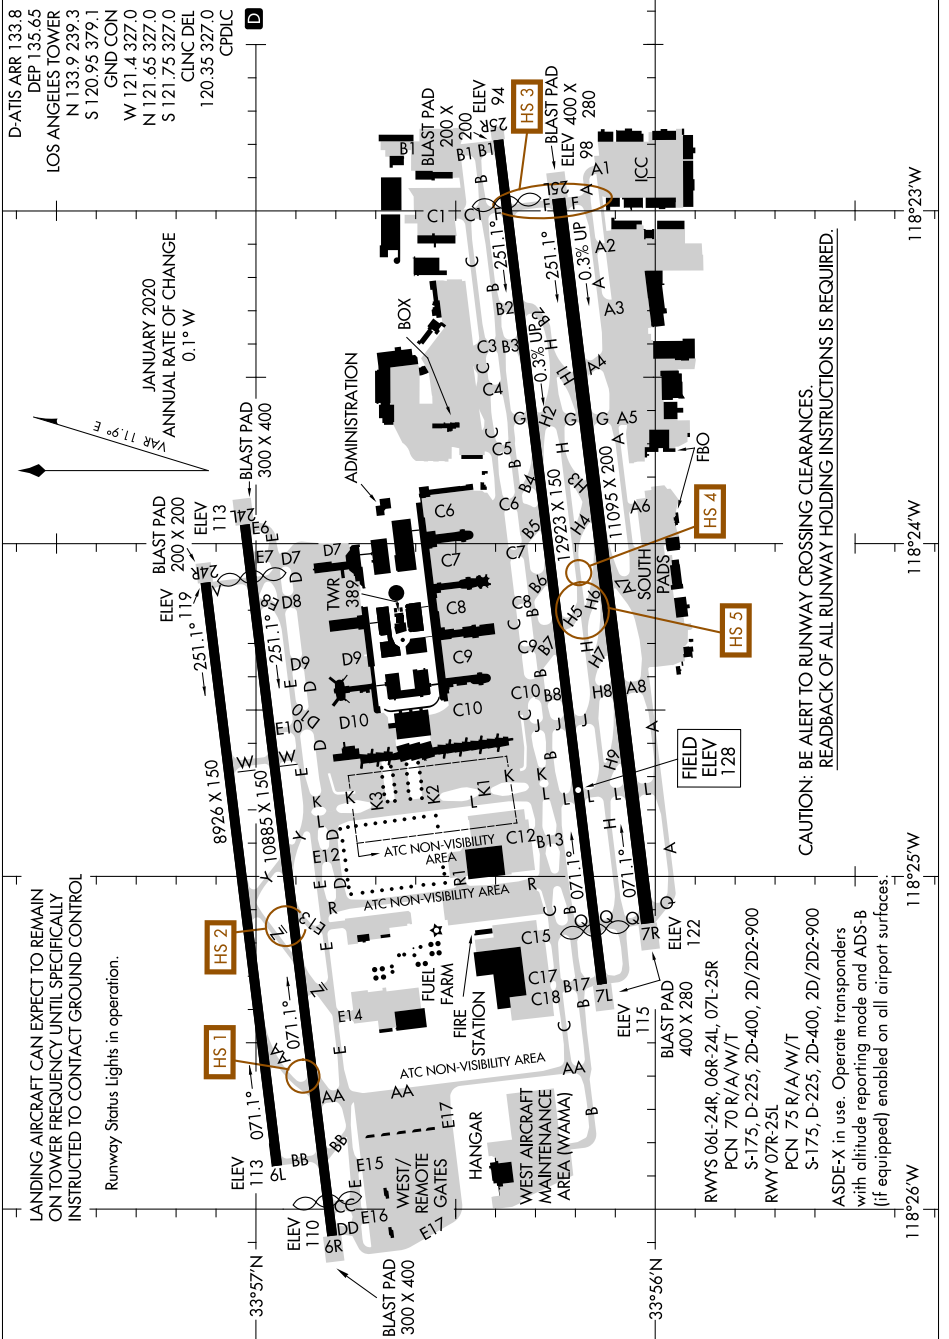

AIRPORT DIAGRAM

AL-237 (FAA)

LOS ANGELES INTL (LAX)
LOS ANGELES, CALIFORNIA

SW-3, 16 JUL 2020 to 13 AUG 2020

AIRPORT DIAGRAM

LOS ANGELES, CALIFORNIA
LOS ANGELES INTL (LAX)

SW-3, 16 JUL 2020 to 13 AUG 2020