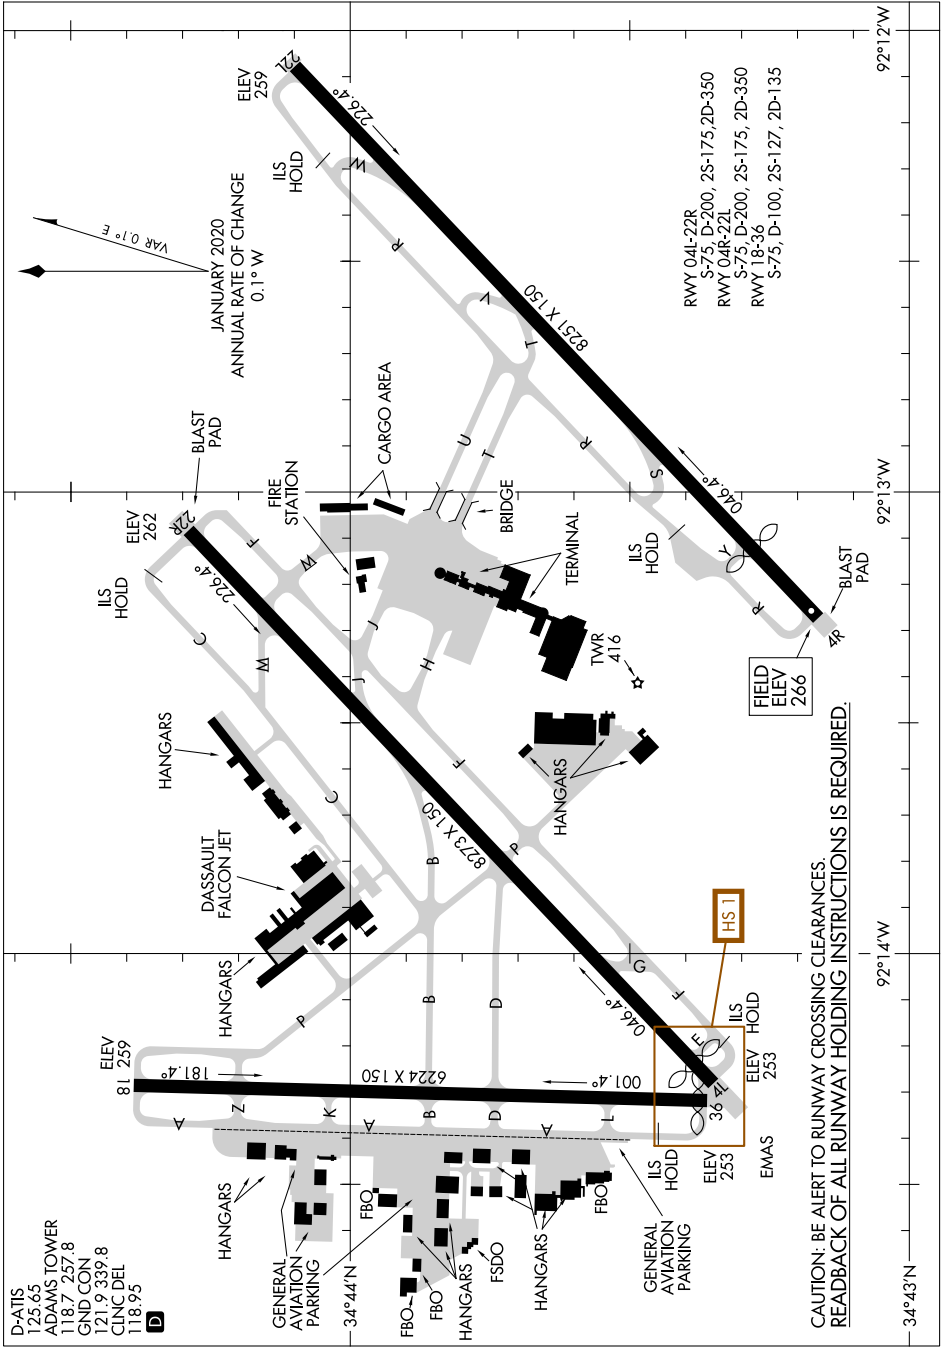

# AIRPORT DIAGRAM

## BILL AND HILLARY CLINTON NATIONAL/ADAMS FIELD (LIT) AL-233 (FAA) LITTLE ROCK, ARKANSAS

SC-1, 16 JUL 2020 to 13 AUG 2020

SC-1, 16 JUL 2020 to 13 AUG 2020

CAUTION: BE ALERT TO RUNWAY CROSSING CLEARANCES.  
REDBACK OF ALL RUNWAY HOLDING INSTRUCTIONS IS REQUIRED.

# AIRPORT DIAGRAM

20142

## BILL AND HILLARY CLINTON NATIONAL/ADAMS FIELD (LIT) LITTLE ROCK, ARKANSAS