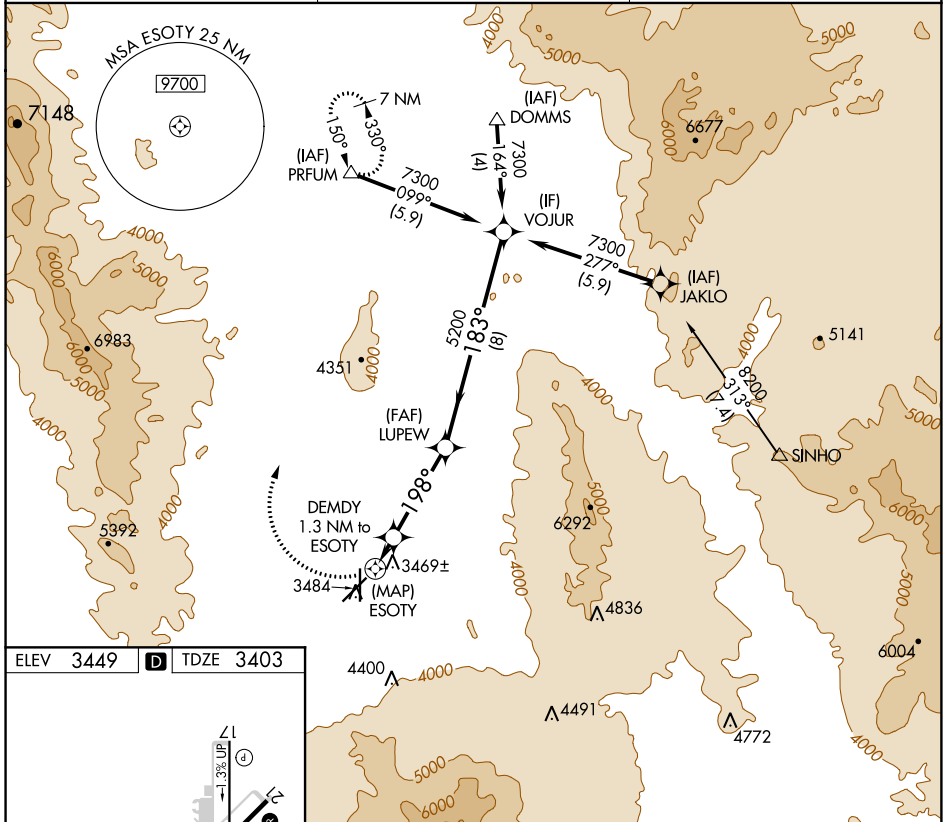

APP CRS 198°	Rwy Idg 6827
	TDZE 3403
	Apt Elev 3449

RNAV (GPS) Y RWY 21

KINGMAN (IGM)

▽ ▲	DME/DME RNP-0.3 NA.	MISSED APPROACH: Climbing right turn to 9000 direct PRFUM and hold, continue climb-in-hold to 9000.
----------------------	---------------------	---

ASOS 119.275	LOS ANGELES CENTER 124.85 319.2	UNICOM 122.8 (CTAF) 📶
------------------------	---	--

ELEV 3449	D	TDZE 3403
-----------	----------	-----------

CATEGORY	A	B	C	D
LNAV MDA	3820-1	417 (500-1)	3820-1¼	417 (500-1¼)
CIRCLING	3980-1 531 (600-1)	4020-1 571 (600-1)	4020-1½ 571 (600-1½)	4140-2¼ 691 (700-2¼)

SW-4, 16 JUL 2020 to 13 AUG 2020

SW-4, 16 JUL 2020 to 13 AUG 2020