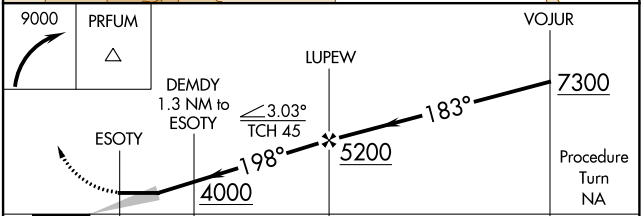

APP CRS 198°	Rwy Idg 6827
	TDZE 3403
	Apt Elev 3449

RNAV (GPS) Y RWY 21

KINGMAN (IGM)

▽ ▲	DME/DME RNP-0.3 NA.	MISSED APPROACH: Climbing right turn to 9000 direct PRFUM and hold, continue climb-in-hold to 9000.
----------------------	---------------------	---

ASOS 119.275	LOS ANGELES CENTER 124.85 319.2	UNICOM 122.8 (CTAF) 📶
------------------------	---	--

ELEV 3449	D	TDZE 3403
-----------	----------	-----------

CATEGORY	A	B	C	D
LNAV MDA	3820-1	417 (500-1)	3820-1¼	417 (500-1¼)
CIRCLING	3980-1 531 (600-1)	4020-1 571 (600-1)	4020-1½ 571 (600-1½)	4140-2¼ 691 (700-2¼)