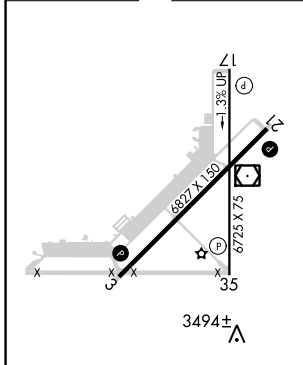

APP CRS 198°	Rwy Idg 6827
	TDZE 3403
	Apt Elev 3449

RNAV (GPS) Y RWY 21

KINGMAN (IGM)

▽ ▲	DME/DME RNP-0.3 NA.	MISSED APPROACH: Climbing right turn to 9000 direct PRFUM and hold, continue climb-in-hold to 9000.
----------------------	---------------------	---

ASOS 119.275	LOS ANGELES CENTER 124.85 319.2	UNICOM 122.8 (CTAF) 📶
------------------------	---	--

ELEV 3449	D	TDZE 3403
-----------	----------	-----------

CATEGORY	A	B	C	D
LNAV MDA	3820-1	417 (500-1)	3820-1¼	417 (500-1¼)
CIRCLING	3980-1 531 (600-1)	4020-1 571 (600-1)	4020-1½ 571 (600-1½)	4140-2¼ 691 (700-2¼)