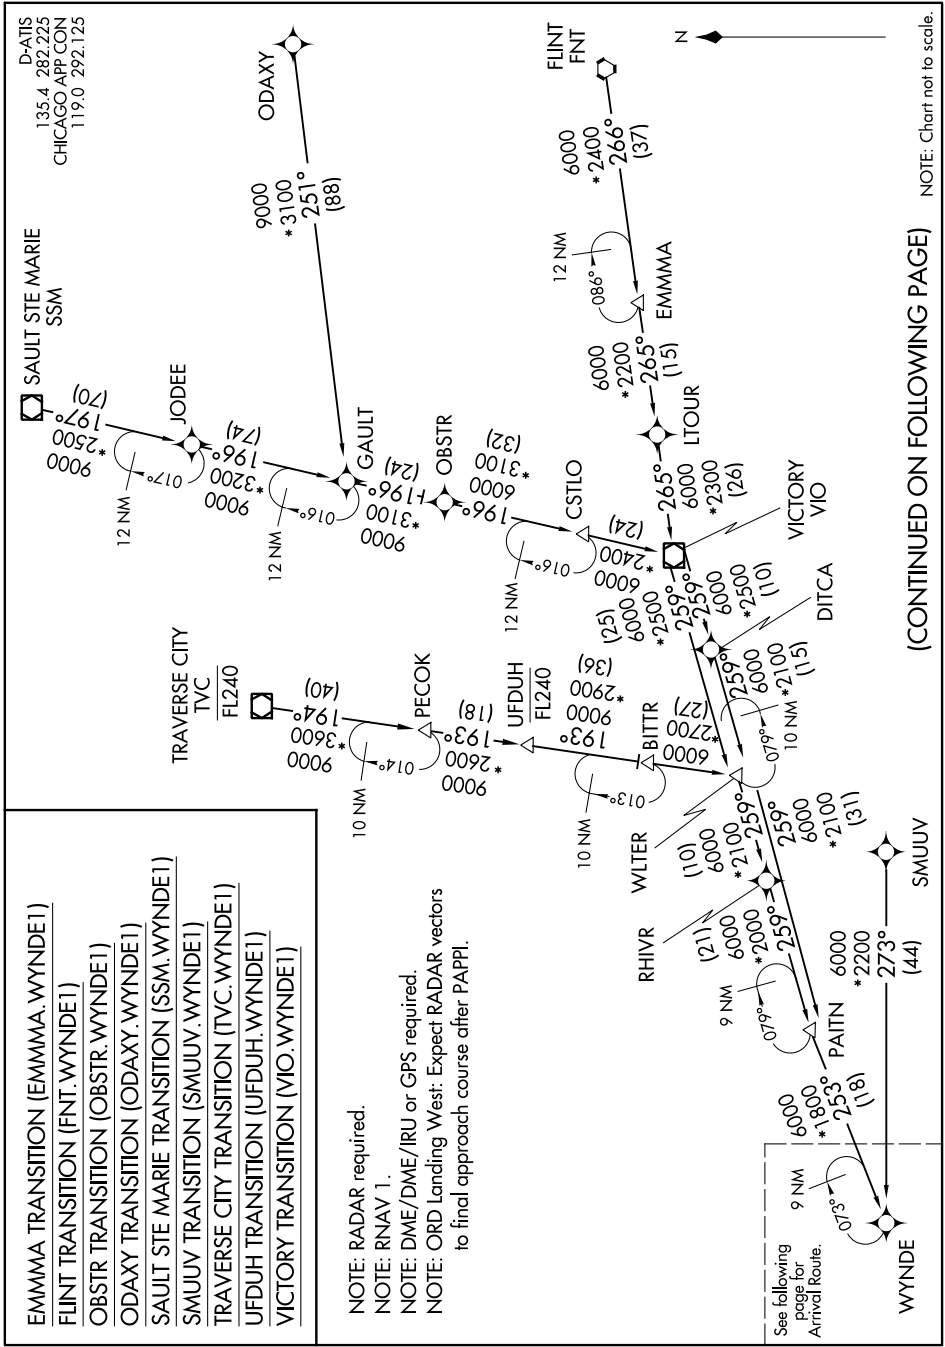

WYNDE ONE ARRIVAL (RNAV) Transition Routes

CHICAGO, ILLINOIS

EC-3, 16 JUL 2020 to 13 AUG 2020

(CONTINUED ON FOLLOWING PAGE)

WYNDE ONE ARRIVAL (RNAV) Transition Routes

CHICAGO, ILLINOIS

CHICAGO O'HARE INTL (ORD)

EC-3, 16 JUL 2020 to 13 AUG 2020