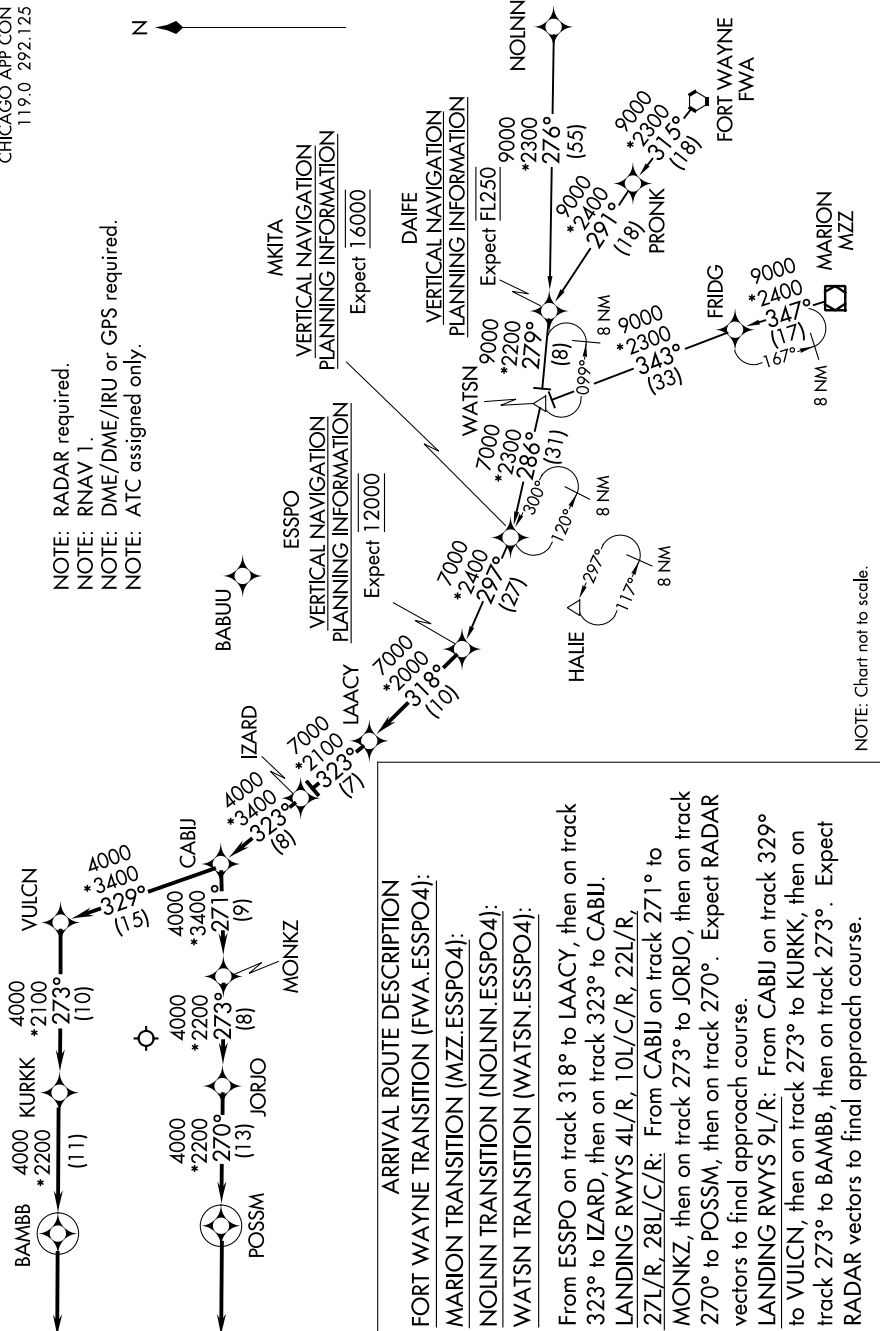

# ESSPO FOUR ARRIVAL (RNAV)

D-ATIS  
135.4 282.225  
CHICAGO APP CON  
119.0 292.125

NOTE: RADAR required.  
NOTE: RNAV 1.  
NOTE: DME/DME/IRU or GPS required.  
NOTE: ATC assigned only.

**ARRIVAL ROUTE DESCRIPTION**  
**FORT WAYNE TRANSITION (FWA.ESSPO4):**  
**MARION TRANSITION (MZZ.ESSPO4):**  
**NOLNN TRANSITION (NOLNN.ESSPO4):**  
**WATSN TRANSITION (WATSN.ESSPO4):**

From ESSPO on track 318° to LAACY, then on track 323° to IZARD, then on track 323° to CABIJ.  
**LANDING RWYS 4L/R, 10L/C/R, 22L/R, 27L/R, 28L/C/R:** From CABIJ on track 271° to MONKZ, then on track 273° to JORJO, then on track 270° to POSSM, then on track 270°. Expect RADAR vectors to final approach course.  
**LANDING RWYS 9L/R:** From CABIJ on track 329° to VULCN, then on track 273° to KURKK, then on track 273° to BAMB, then on track 273°. Expect RADAR vectors to final approach course.

NOTE: Chart not to scale.

EC-3, 16 JUL 2020 to 13 AUG 2020

EC-3, 16 JUL 2020 to 13 AUG 2020