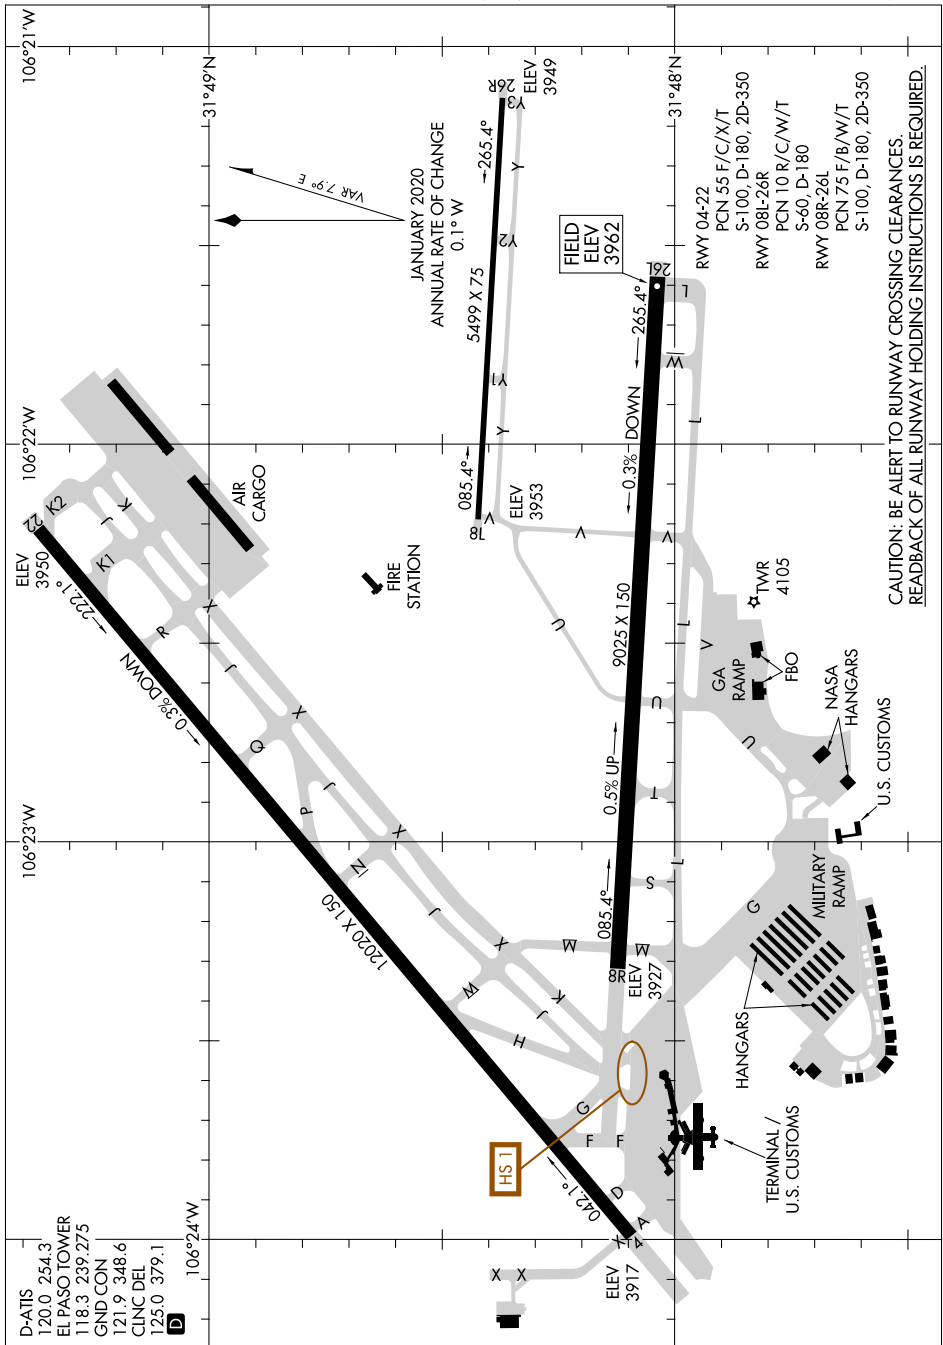

AIRPORT DIAGRAM

AL-134 (FAA)

EL PASO INTL (ELP)
EL PASO, TEXAS

SC-3, 16 JUL 2020 to 13 AUG 2020

CAUTION: BE ALERT TO RUNWAY CROSSING CLEARANCES.
READBACK OF ALL RUNWAY HOLDING INSTRUCTIONS IS REQUIRED.

SC-3, 16 JUL 2020 to 13 AUG 2020

AIRPORT DIAGRAM

EL PASO, TEXAS
EL PASO INTL (ELP)