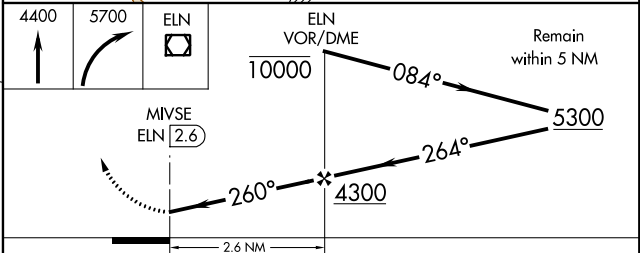

VOR/DME ELN <b>117.9</b> Chan <b>126</b>	APP CRS <b>260°</b>	Rwy Idg TDZE Apt Elev <b>1764</b>	N/A N/A N/A
--	------------------------	--	-------------------

**VOR-B**  
BOWERS FIELD (ELN)

**⚠** When local altimeter setting not received, use Wentachee altimeter setting.

**MISSED APPROACH:** Climb to 4400 then climbing right turn to 5700 direct ELN VOR/DME and hold, continue climb-in-hold to 5700.

ASOS <b>118.375</b>	SEATTLE CENTER <b>132.6 269.35</b>	UNICOM <b>123.0 (CTAF)</b>
------------------------	---------------------------------------	-------------------------------

FAF to MAP 2.6 NM					
Knots	60	90	120	150	180
Min:Sec	2:36	1:44	1:18	1:02	0:52
CATEGORY	A		B		C
CIRCLING	3260-1¼ 1496 (1500-1¼)		NA		

NW-1, 16 JUL 2020 to 13 AUG 2020

NW-1, 16 JUL 2020 to 13 AUG 2020