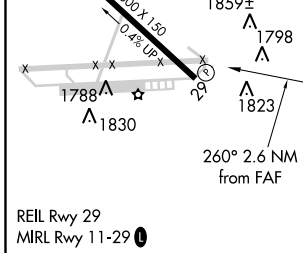

VOR/DME ELN <b>117.9</b> Chan <b>126</b>	APP CRS <b>260°</b>	Rwy Idg TDZE Apt Elev <b>1764</b>	N/A N/A N/A
--	------------------------	--	-------------------

**VOR-B**  
BOWERS FIELD (ELN)

**⚠** When local altimeter setting not received, use Wentachee altimeter setting.

**MISSED APPROACH:** Climb to 4400 then climbing right turn to 5700 direct ELN VOR/DME and hold, continue climb-in-hold to 5700.

ASOS <b>118.375</b>	SEATTLE CENTER <b>132.6 269.35</b>	UNICOM <b>123.0 (CTAF)</b>
------------------------	---------------------------------------	-------------------------------

FAF to MAP 2.6 NM					
Knots	60	90	120	150	180
Min:Sec	2:36	1:44	1:18	1:02	0:52
CATEGORY	A		B		C
CIRCLING	3260-1¼ 1496 (1500-1¼)		NA		

NW-1, 16 JUL 2020 to 13 AUG 2020

NW-1, 16 JUL 2020 to 13 AUG 2020