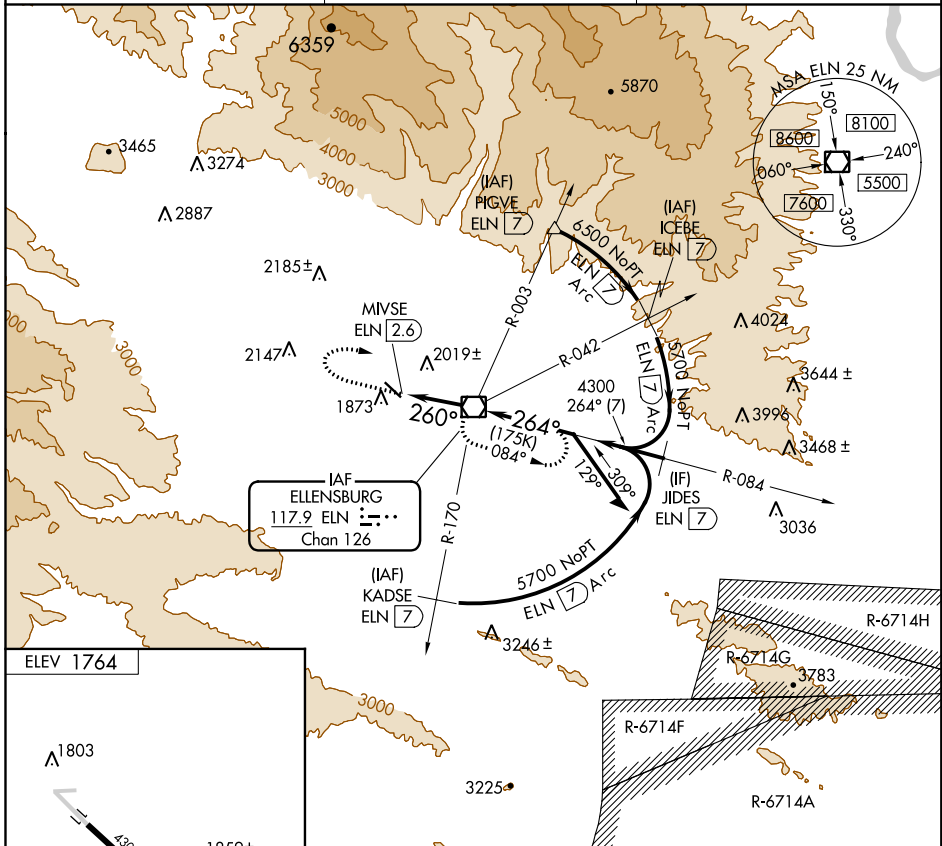

VOR/DME ELN <b>117.9</b> Chan <b>126</b>	APP CRS <b>260°</b>	Rwy Idg TDZE Apt Elev <b>1764</b>	N/A N/A N/A
--	------------------------	--	-------------------

**VOR-B**  
BOWERS FIELD (ELN)

**⚠** When local altimeter setting not received, use Wentachee altimeter setting.

**MISSED APPROACH:** Climb to 4400 then climbing right turn to 5700 direct ELN VOR/DME and hold, continue climb-in-hold to 5700.

ASOS <b>118.375</b>	SEATTLE CENTER <b>132.6 269.35</b>	UNICOM <b>123.0 (CTAF)</b>
------------------------	---------------------------------------	-------------------------------

FAF to MAP 2.6 NM					
Knots	60	90	120	150	180
Min:Sec	2:36	1:44	1:18	1:02	0:52
CATEGORY	A		B		C
CIRCLING	3260-1¼ 1496 (1500-1¼)		NA		

NW-1, 16 JUL 2020 to 13 AUG 2020

NW-1, 16 JUL 2020 to 13 AUG 2020