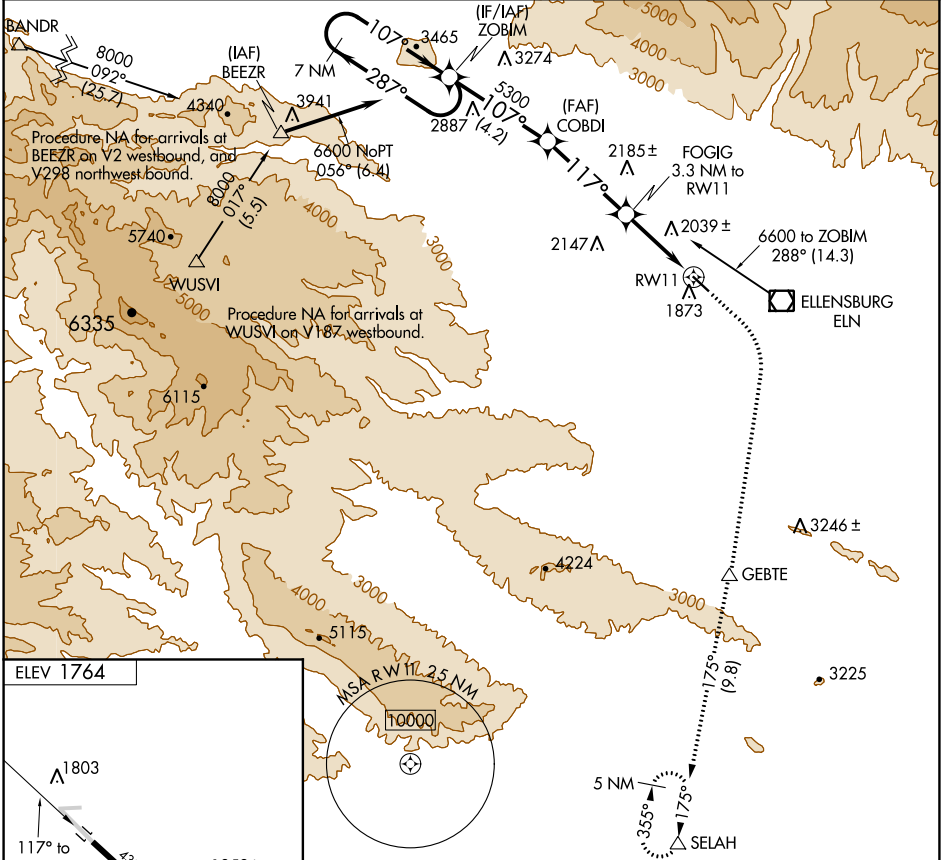

APP CRS	Rwy Idg	N/A
117°	TDZE	N/A
	Apt Elev	1764

RNAV (GPS)-C

BOWERS FIELD (ELN)

⚠ DME/DME RNP-0.3 NA. When local altimeter setting not received, use Pangborn Memorial altimeter setting: Increase all MDA 140 feet; increase Cats B/C visibility ¼ SM.

⚠ MISSED APPROACH: Climb to 2700 then climbing right turn to 5500 direct GEBTE and on track 175° to SELAH and hold.

ASOS 118.375	SEATTLE CENTER 132.6 269.35	UNICOM 123.0 (CTAF) 0
------------------------	---------------------------------------	---------------------------------

CATEGORY	A	B	C	D
CIRCLING	2660-1¼	896 (900-1¼)	2660-2¾ 896 (900-2¾)	2660-3 896 (900-3)

NW-1, 16 JUL 2020 to 13 AUG 2020

NW-1, 16 JUL 2020 to 13 AUG 2020