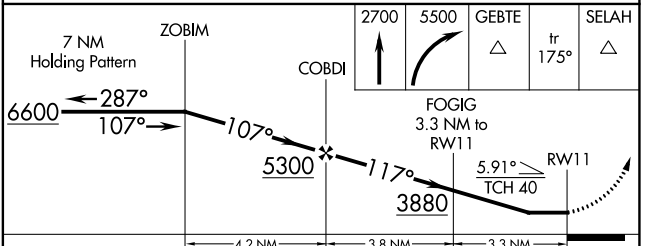

APP CRS	Rwy Idg	N/A
117°	TDZE	N/A
	Apt Elev	1764

RNAV (GPS)-C

BOWERS FIELD (ELN)

⚠ DME/DME RNP-0.3 NA. When local altimeter setting not received, use Pangborn Memorial altimeter setting: Increase all MDA 140 feet; increase Cats B/C visibility ¼ SM.

⚠ MISSED APPROACH: Climb to 2700 then climbing right turn to 5500 direct GEBTE and on track 175° to SELAH and hold.

ASOS 118.375	SEATTLE CENTER 132.6 269.35	UNICOM 123.0 (CTAF) 0
------------------------	---------------------------------------	---------------------------------

CATEGORY	A	B	C	D
CIRCLING	2660-1¼	896 (900-1¼)	2660-2¾ 896 (900-2¾)	2660-3 896 (900-3)

NW-1, 16 JUL 2020 to 13 AUG 2020

NW-1, 16 JUL 2020 to 13 AUG 2020