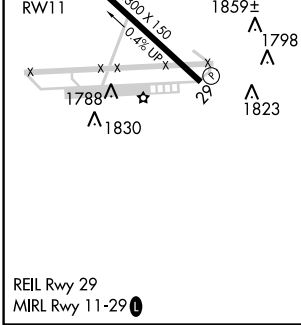

APP CRS	Rwy Idg	N/A
117°	TDZE	N/A
	Apt Elev	1764

RNAV (GPS)-C

BOWERS FIELD (ELN)

⚠ DME/DME RNP-0.3 NA. When local altimeter setting not received, use Pangborn Memorial altimeter setting: Increase all MDA 140 feet; increase Cats B/C visibility ¼ SM.

⚠ MISSED APPROACH: Climb to 2700 then climbing right turn to 5500 direct GEBTE and on track 175° to SELAH and hold.

ASOS 118.375	SEATTLE CENTER 132.6 269.35	UNICOM 123.0 (CTAF) 0
------------------------	---------------------------------------	---------------------------------

CATEGORY	A	B	C	D
CIRCLING	2660-1¼	896 (900-1¼)	2660-2¾ 896 (900-2¾)	2660-3 896 (900-3)

NW-1, 16 JUL 2020 to 13 AUG 2020

NW-1, 16 JUL 2020 to 13 AUG 2020