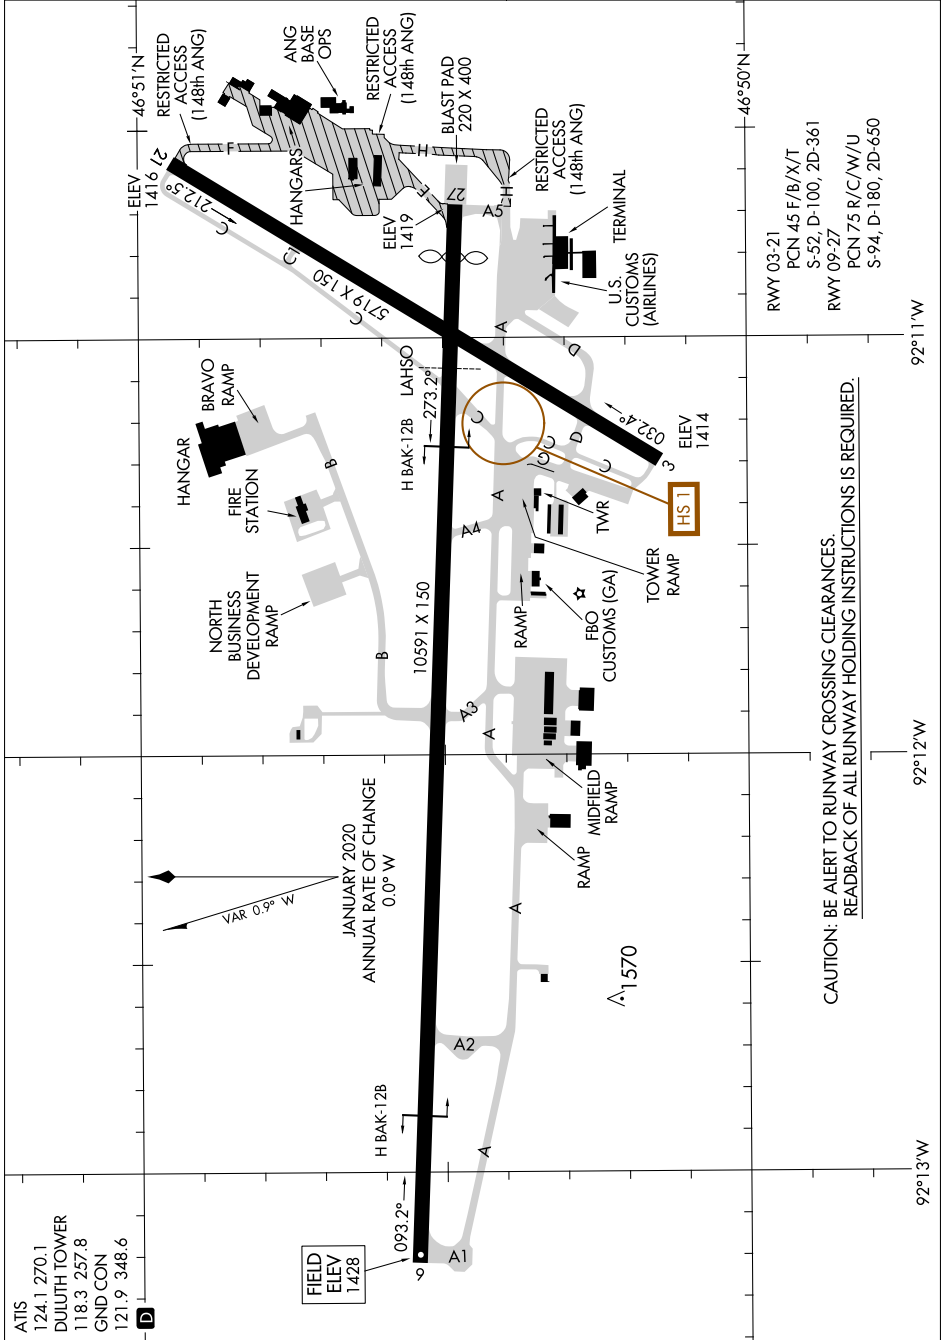

AIRPORT DIAGRAM

AL-125 (FAA)

DULUTH INTL (DLH)
DULUTH, MINNESOTA

NC-1, 16 JUL 2020 to 13 AUG 2020

NC-1, 16 JUL 2020 to 13 AUG 2020

AIRPORT DIAGRAM

DULUTH, MINNESOTA
DULUTH INTL (DLH)