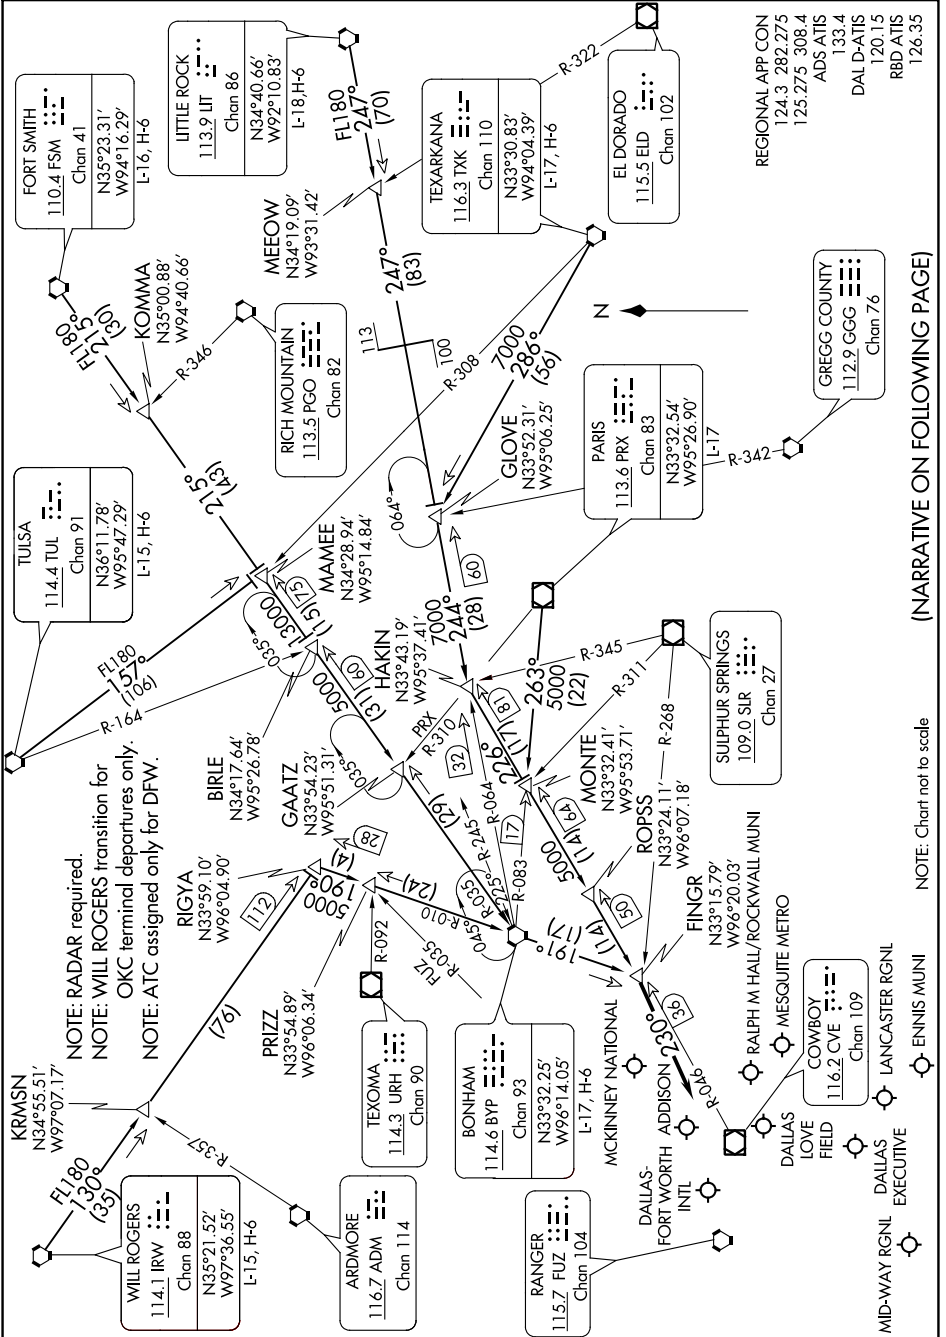

# FINGR SIX ARRIVAL

DALLAS-FT. WORTH, TEXAS

SC-2, 16 JUL 2020 to 13 AUG 2020

(NARRATIVE ON FOLLOWING PAGE)

NOTE: Chart not to scale

SC-2, 16 JUL 2020 to 13 AUG 2020

# FINGR SIX ARRIVAL

DALLAS-FT. WORTH, TEXAS