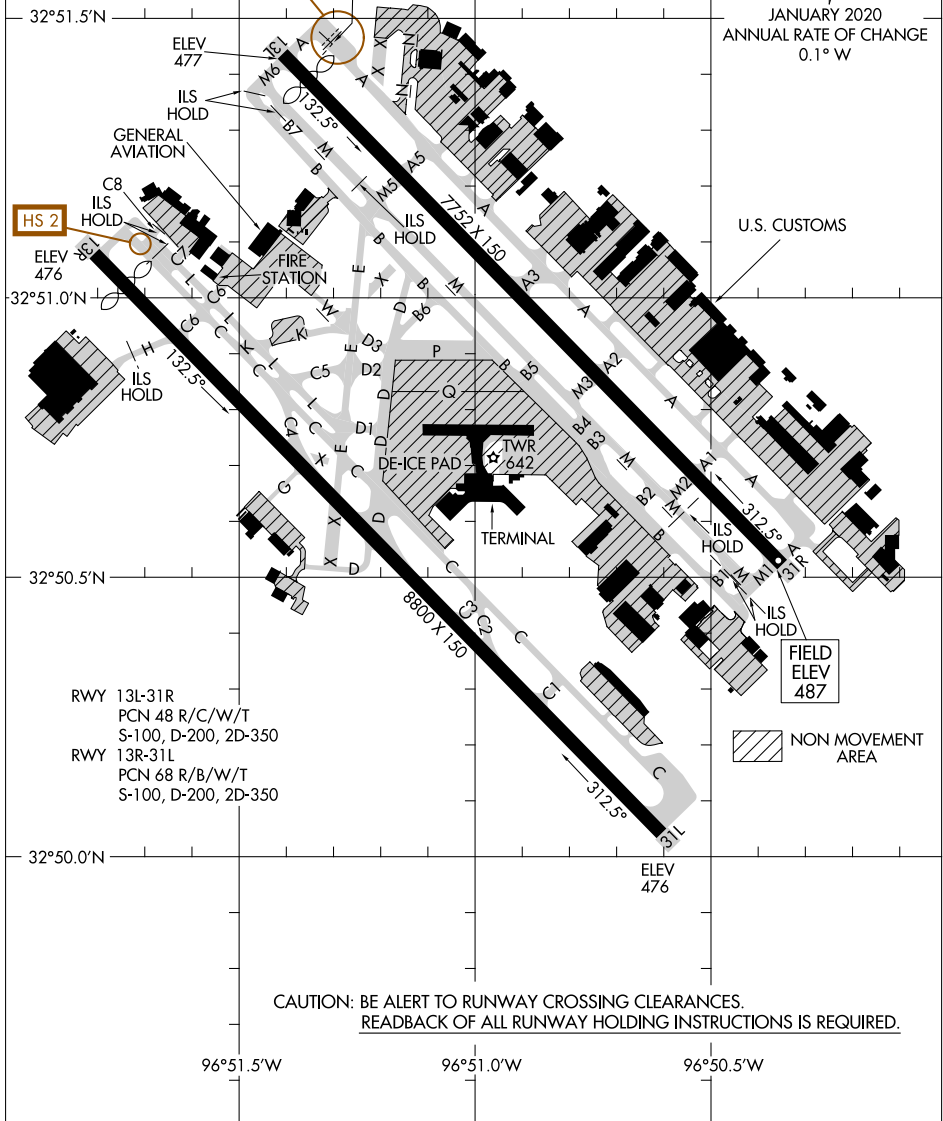

AIRPORT DIAGRAM

AL-106 (FAA)

DALLAS LOVE FIELD (DAL)
DALLAS, TEXAS

D-ATIS
120.15
LOVE TOWER
123.7 239.3
GND CON
121.75 348.6
CLNC DEL
127.9
CPDLC
D

JANUARY 2020
ANNUAL RATE OF CHANGE
0.1° W

SC-2, 16 JUL 2020 to 13 AUG 2020

SC-2, 16 JUL 2020 to 13 AUG 2020