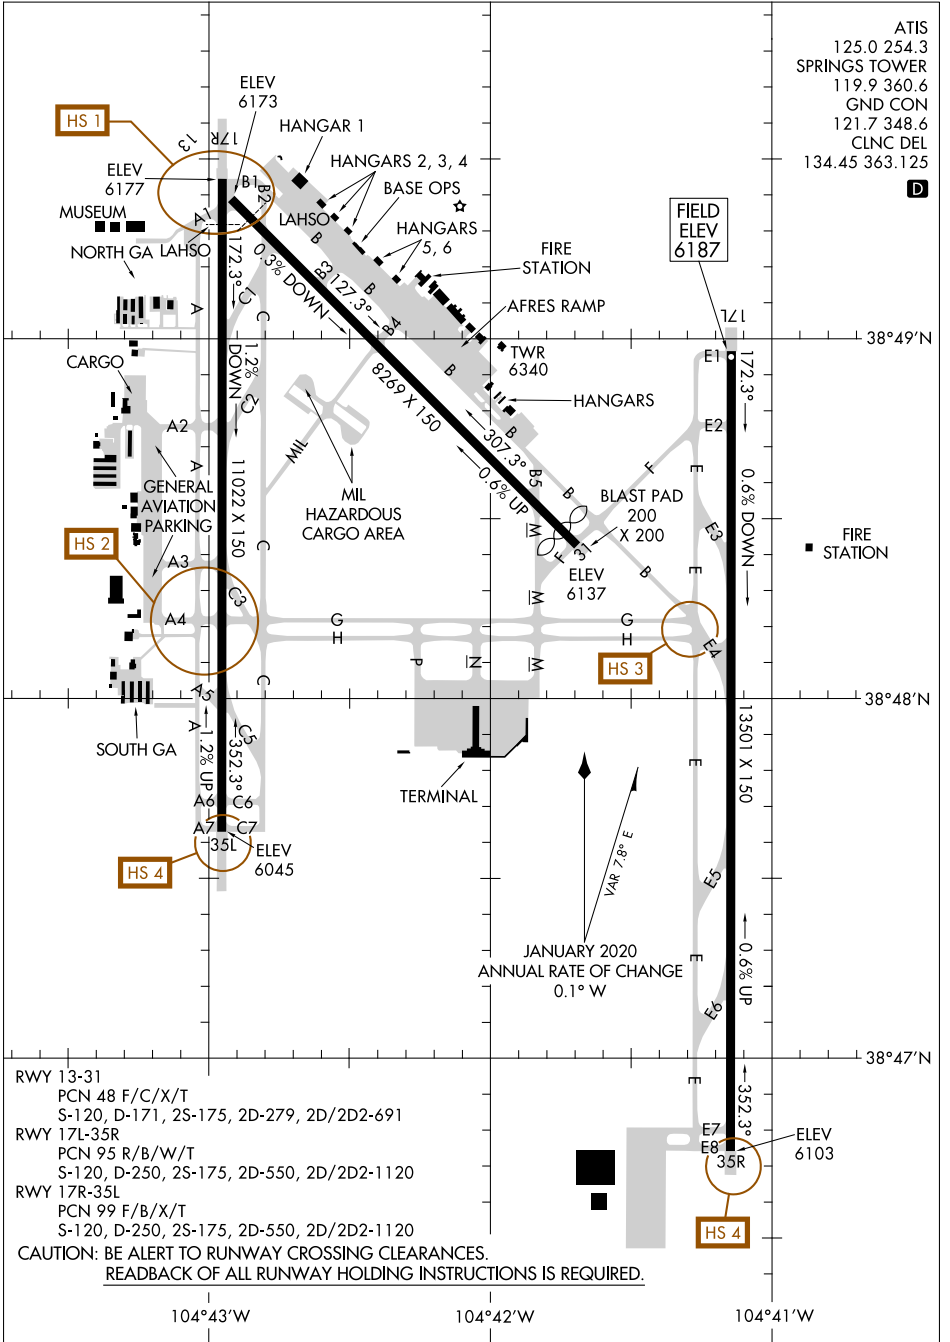

AIRPORT DIAGRAM

AL-87 (FAA)

CITY OF COLORADO SPRINGS MUNI (COS)

COLORADO SPRINGS, COLORADO

SW-1, 16 JUL 2020 to 13 AUG 2020

SW-1, 16 JUL 2020 to 13 AUG 2020

AIRPORT DIAGRAM

COLORADO SPRINGS, COLORADO

CITY OF COLORADO SPRINGS MUNI (COS)