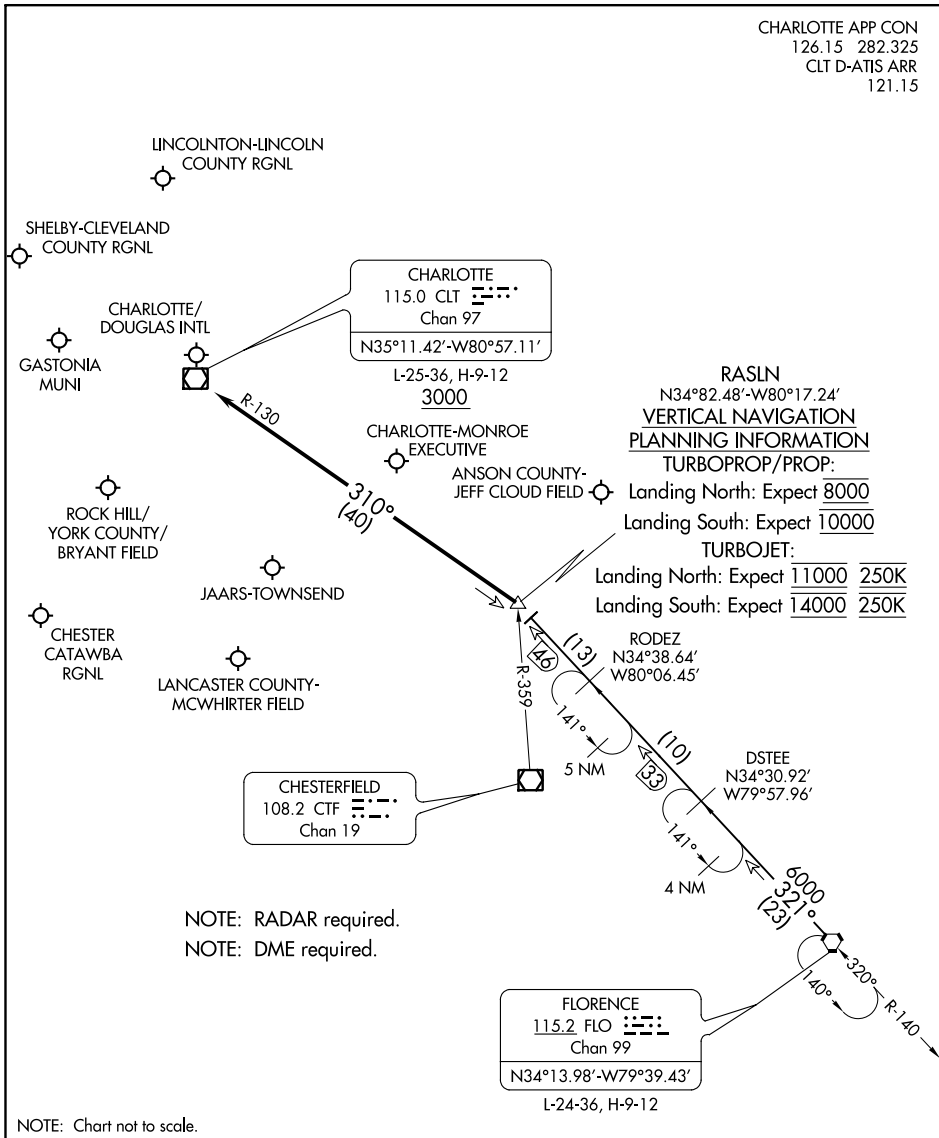

CHARLOTTE APP CON
 126.15 282.325
 CLT D-ATIS ARR
 121.15

SE-2, 16 JUL 2020 to 13 AUG 2020

SE-2, 16 JUL 2020 to 13 AUG 2020

ARRIVAL ROUTE DESCRIPTION

FLORENCE TRANSITION (FLO.RASLN3): From over FLO VORTAC on FLO R-321 to RASLN INT. Thence

. . . . from RASLN on CLT R-130 to cross CLT VOR/DME at or above 3000. Expect RADAR vectors to destination airport or final approach course prior to CLT VOR/DME.