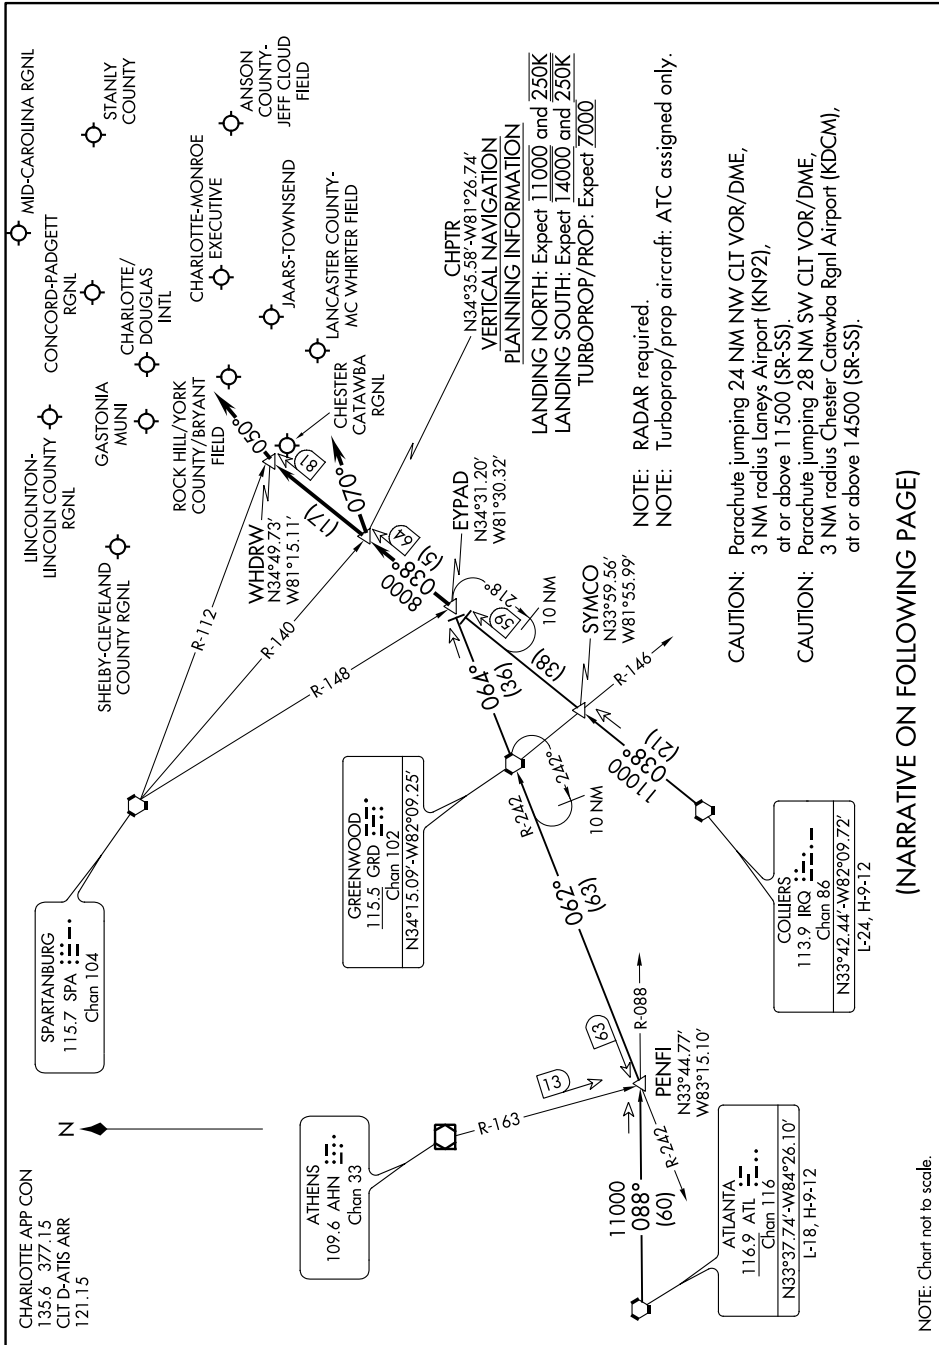

CHPTR THREE ARRIVAL

CHARLOTTE, NORTH CAROLINA

SE-2, 16 JUL 2020 to 13 AUG 2020

(NARRATIVE ON FOLLOWING PAGE)

NOTE: Chart not to scale.

SE-2, 16 JUL 2020 to 13 AUG 2020

CHPTR THREE ARRIVAL

CHARLOTTE, NORTH CAROLINA