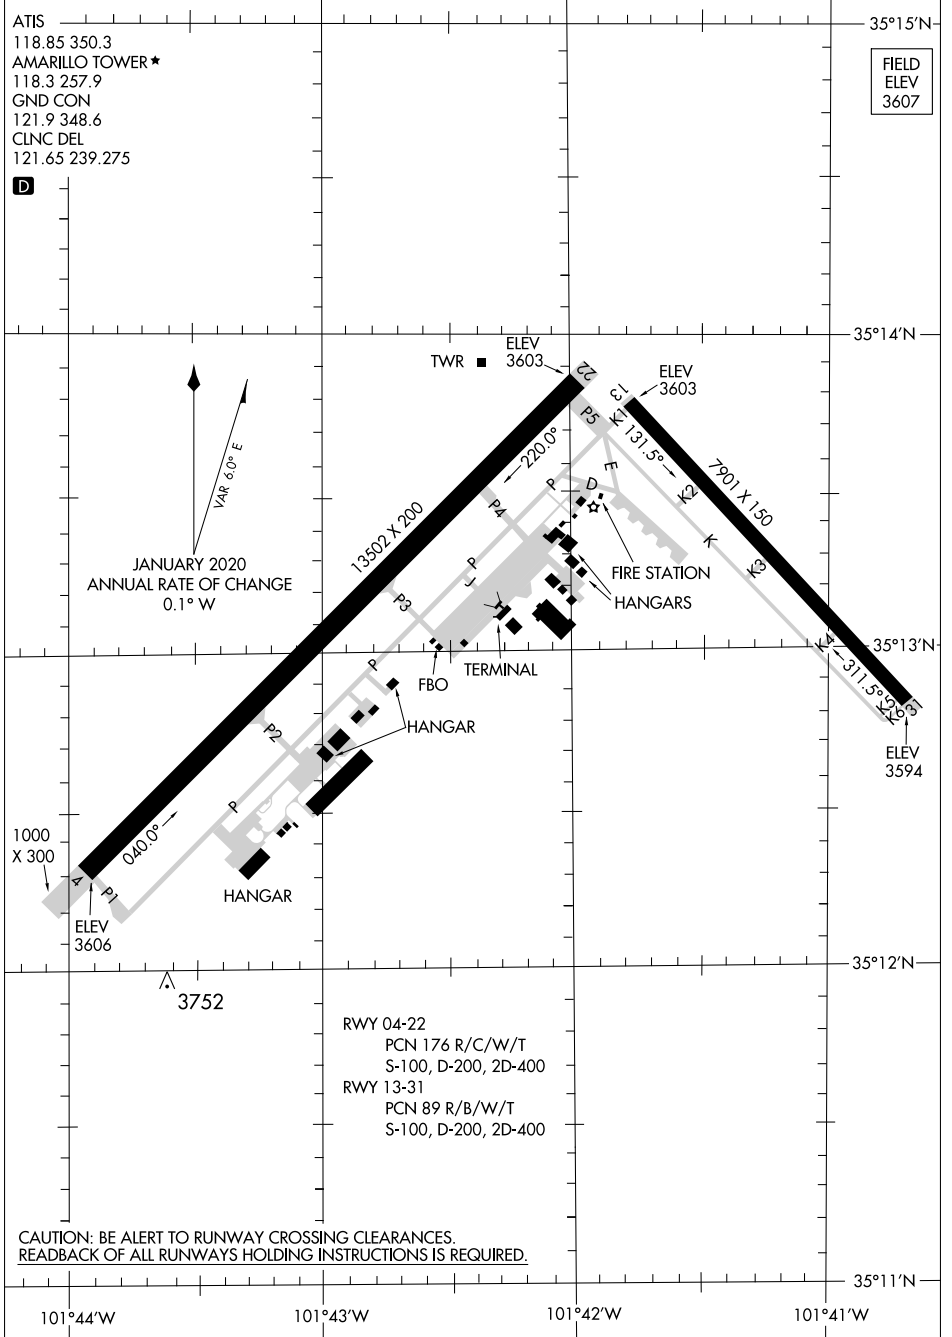

AIRPORT DIAGRAM

RICK HUSBAND AMARILLO INTL (AMA)
AMARILLO, TEXAS

AL-19 (FAA)

SC-2, 16 JUL 2020 to 13 AUG 2020

SC-2, 16 JUL 2020 to 13 AUG 2020

AIRPORT DIAGRAM

RICK HUSBAND AMARILLO INTL (AMA)
AMARILLO, TEXAS