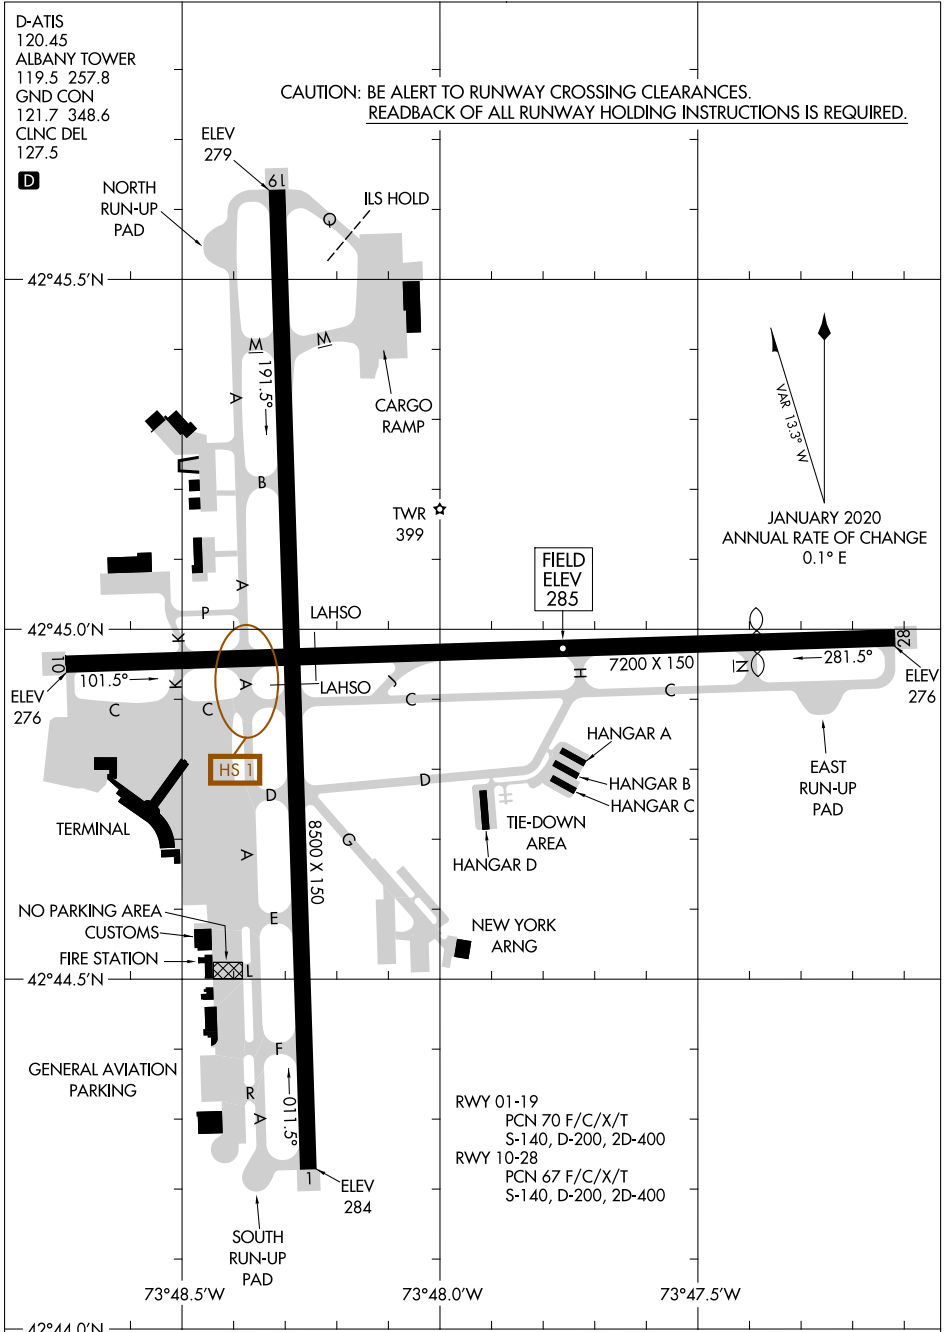

AIRPORT DIAGRAM

AL-10 (FAA)

ALBANY INTL (ALB)
ALBANY, NEW YORK

NE-2, 16 JUL 2020 to 13 AUG 2020

NE-2, 16 JUL 2020 to 13 AUG 2020

AIRPORT DIAGRAM

ALBANY, NEW YORK
ALBANY INTL (ALB)