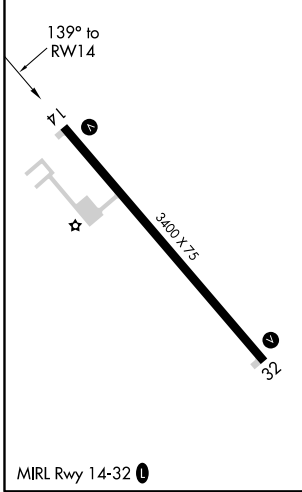

APP CRS	Rwy Idg	3400
139°	TDZE	1228
	Apt Elev	1228

RNAV (GPS) RWY 14

ISEDOR IVERSON (H.Z.X)

▼ DME/DME RNP-0.3 NA. When local altimeter setting not received, use Aitkin altimeter setting and increase all MDA 40 feet.

MISSED APPROACH: Climb to 4000 direct ZUDED and hold.

AWOS-3 119.575	MINNEAPOLIS CENTER 127.9 281.45	CTAF 122.9 0
--------------------------	---	------------------------

ELEV 1228	TDZE 1228
-----------	-----------