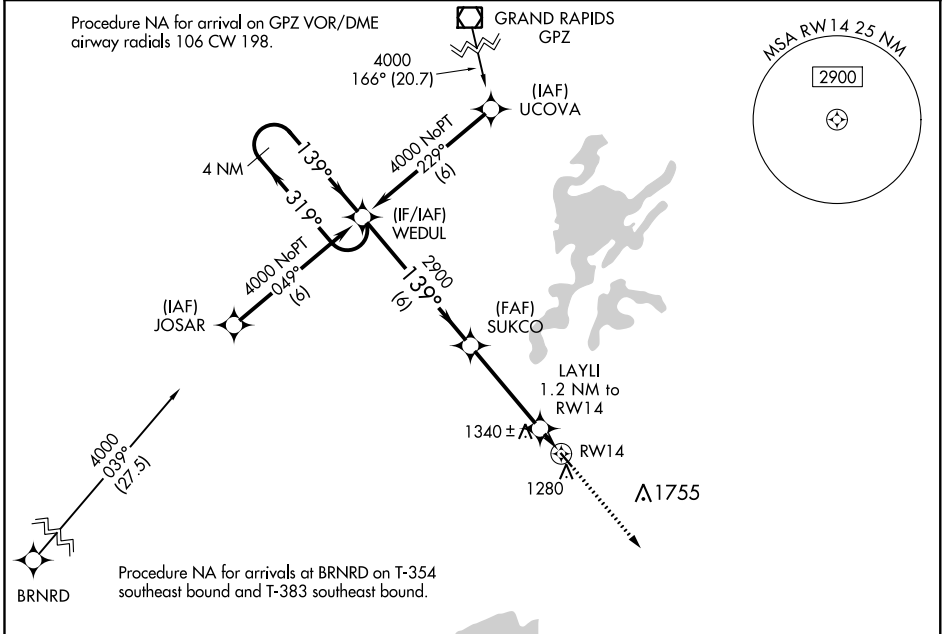

APP CRS	Rwy Idg	3400
139°	TDZE	1228
	Apt Elev	1228

RNAV (GPS) RWY 14

ISEDOR IVERSON (H.Z.X)

▼ DME/DME RNP-0.3 NA. When local altimeter setting not received, use Aitkin altimeter setting and increase all MDA 40 feet.

MISSED APPROACH: Climb to 4000 direct ZUDED and hold.

AWOS-3 119.575	MINNEAPOLIS CENTER 127.9 281.45	CTAF 122.9 0
--------------------------	---	------------------------

ELEV 1228	TDZE 1228
-----------	-----------

CATEGORY	A	B	C	D
LNAV MDA	1600-1	372 (400-1)		NA
C CIRCLING	1660-1 432 (500-1)	1700-1 472 (500-1)		NA

NC-1, 18 JUN 2020 to 16 JUL 2020

NC-1, 18 JUN 2020 to 16 JUL 2020