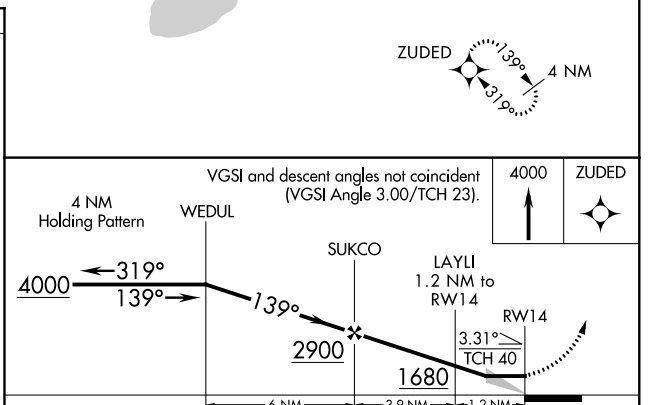

APP CRS	Rwy Idg	3400
139°	TDZE	1228
	Apt Elev	1228

RNAV (GPS) RWY 14

ISEDOR IVERSON (H.Z.X)

▼ DME/DME RNP-0.3 NA. When local altimeter setting not received, use Aitkin altimeter setting and increase all MDA 40 feet.

MISSED APPROACH: Climb to 4000 direct ZUDED and hold.

AWOS-3 119.575	MINNEAPOLIS CENTER 127.9 281.45	CTAF 122.9 0
--------------------------	---	------------------------

ELEV 1228	TDZE 1228
-----------	-----------