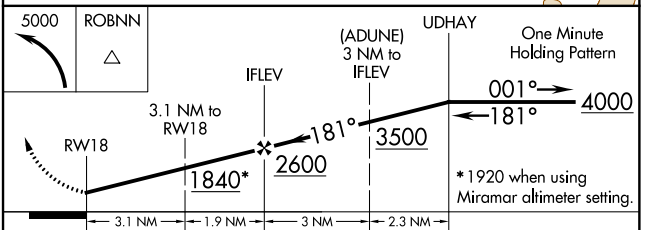

APP CRS	Rwy Idg	2160
181°	TDZE	708
	Apt Elev	708

GPS RWY 18

FALLBROOK COMMUNITY AIRPARK (L18)

<p>NA Circling NA west of Rwy 18-36. Obtain local altimeter setting on CTAF; when not received, use MCAS Miramar altimeter setting minimums.</p>	<p>MISSED APPROACH: Climbing left turn to 5000 direct ROBNN WP and hold.</p>
---	---

AWOS-3P 118.425	SOCAL APP CON 127.3 323.0	CTAF 123.05 0
---------------------------	-------------------------------------	-------------------------

ELEV	708	TDZE	708
------	------------	------	------------