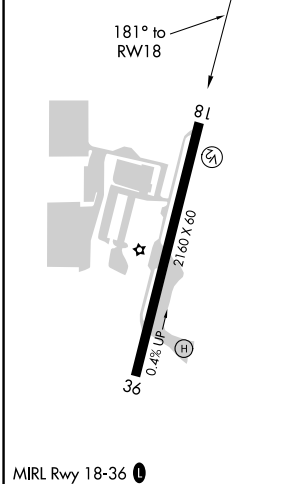

CATEGORY	A	B	C	D
S-18	1260-1	552 (600-1)		NA
CIRCLING	1260-1	552 (600-1)		NA
MCAS MIRAMAR ALTIMETER SETTING MINIMUMS				
S-18	1360-1	652 (700-1)		NA
CIRCLING	1360-1	652 (700-1)		NA

SW-3, 18 JUN 2020 to 16 JUL 2020

SW-3, 18 JUN 2020 to 16 JUL 2020