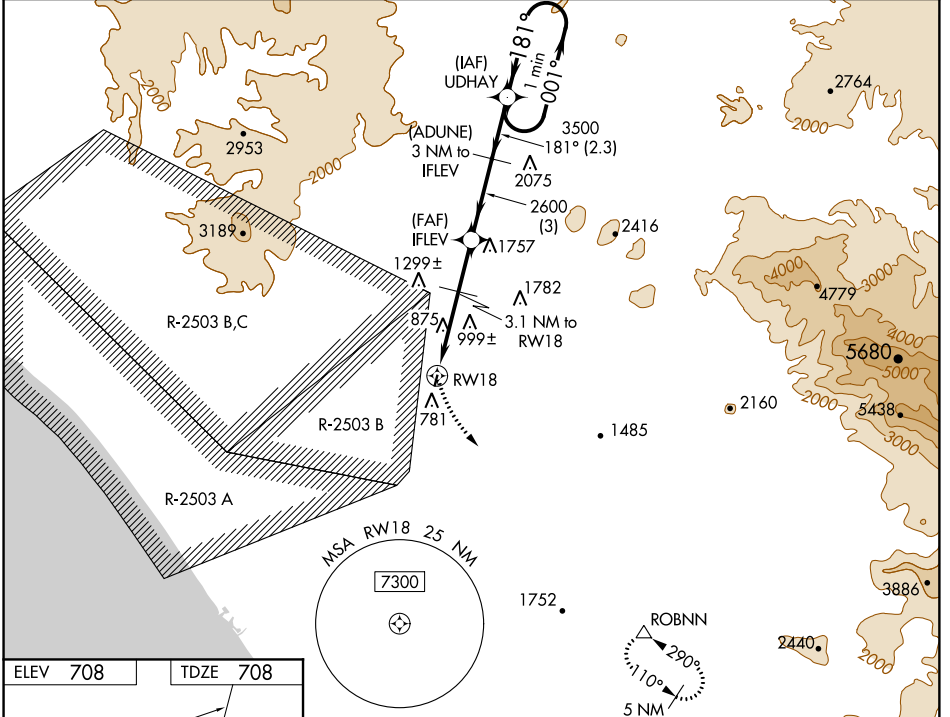

APP CRS	Rwy Idg	2160
181°	TDZE	708
	Apt Elev	708

GPS RWY 18

FALLBROOK COMMUNITY AIRPARK (L18)

<p>NA Circling NA west of Rwy 18-36. Obtain local altimeter setting on CTAF; when not received, use MCAS Miramar altimeter setting minimums.</p>	<p>MISSED APPROACH: Climbing left turn to 5000 direct ROBNN WP and hold.</p>
---	---

AWOS-3P 118.425	SOCAL APP CON 127.3 323.0	CTAF 123.05 0
---------------------------	-------------------------------------	-------------------------

ELEV	708	TDZE	708
------	------------	------	------------

CATEGORY	A	B	C	D
S-18	1260-1	552 (600-1)		NA
CIRCLING	1260-1	552 (600-1)		NA
MCAS MIRAMAR ALTIMETER SETTING MINIMUMS				
S-18	1360-1	652 (700-1)		NA
CIRCLING	1360-1	652 (700-1)		NA

SW-3, 18 JUN 2020 to 16 JUL 2020

SW-3, 18 JUN 2020 to 16 JUL 2020