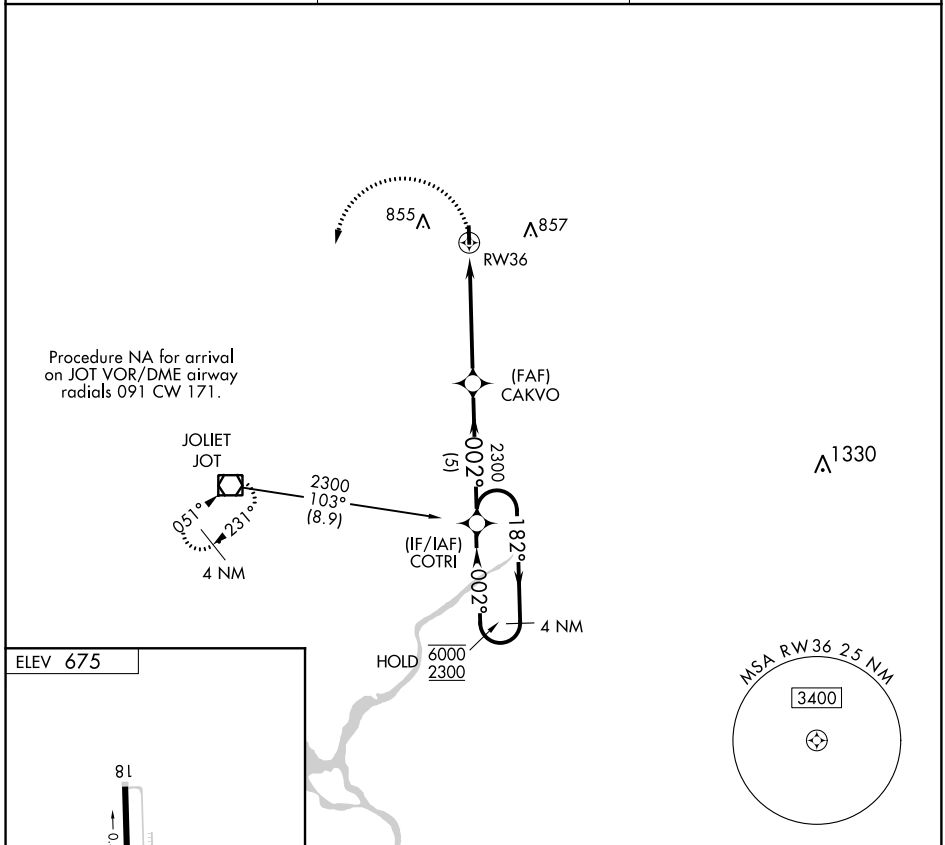

APP CRS	Rwy Idg	N/A
002°	TDZE	N/A
	Apt Elev	675

RNAV (GPS)-B

BOLINGBROOK'S CLOW INTL (1C5)

RNP APCH.		MISSED APPROACH: Climbing left turn to 2300 direct JOT VOR/DME and hold.
Procedure NA at night. Use Lewis University altimeter setting.		
LOT AWOS-3 118.525	CHICAGO APP CON 119.35 354.075	CTAF 122.9 0

CATEGORY	A	B	C	D
CIRCLING	1160-1 485 (500-1)	1220-1 545 (600-1)	NA	

EC-3, 18 JUN 2020 to 16 JUL 2020

EC-3, 18 JUN 2020 to 16 JUL 2020