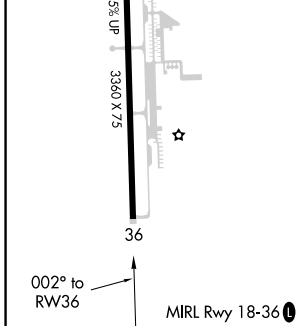

APP CRS	Rwy Idg	N/A
002°	TDZE	N/A
	Apt Elev	675

RNAV (GPS)-B

BOLINGBROOK'S CLOW INTL (1C5)

RNP APCH.		MISSED APPROACH: Climbing left turn to 2300 direct JOT VOR/DME and hold.
Procedure NA at night. Use Lewis University altimeter setting.		
LOT AWOS-3 118.525	CHICAGO APP CON 119.35 354.075	CTAF 122.9 0

CATEGORY	A	B	C	D
CIRCLING	1160-1 485 (500-1)	1220-1 545 (600-1)	NA	

EC-3, 18 JUN 2020 to 16 JUL 2020

EC-3, 18 JUN 2020 to 16 JUL 2020