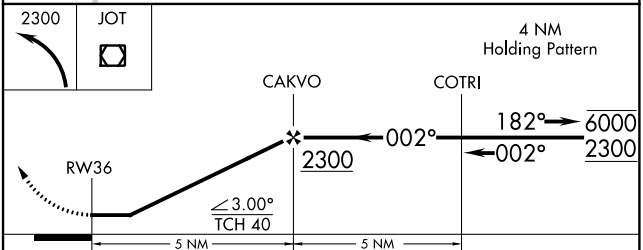

APP CRS	Rwy Idg	N/A
002°	TDZE	N/A
	Apt Elev	675

RNAV (GPS)-B

BOLINGBROOK'S CLOW INTL (1C5)

RNP APCH.		MISSED APPROACH: Climbing left turn to 2300 direct JOT VOR/DME and hold.
Procedure NA at night. Use Lewis University altimeter setting.		
LOT AWOS-3 118.525	CHICAGO APP CON 119.35 354.075	CTAF 122.9 0

CATEGORY	A	B	C	D
CIRCLING	1160-1 485 (500-1)	1220-1 545 (600-1)	NA	

EC-3, 18 JUN 2020 to 16 JUL 2020

EC-3, 18 JUN 2020 to 16 JUL 2020