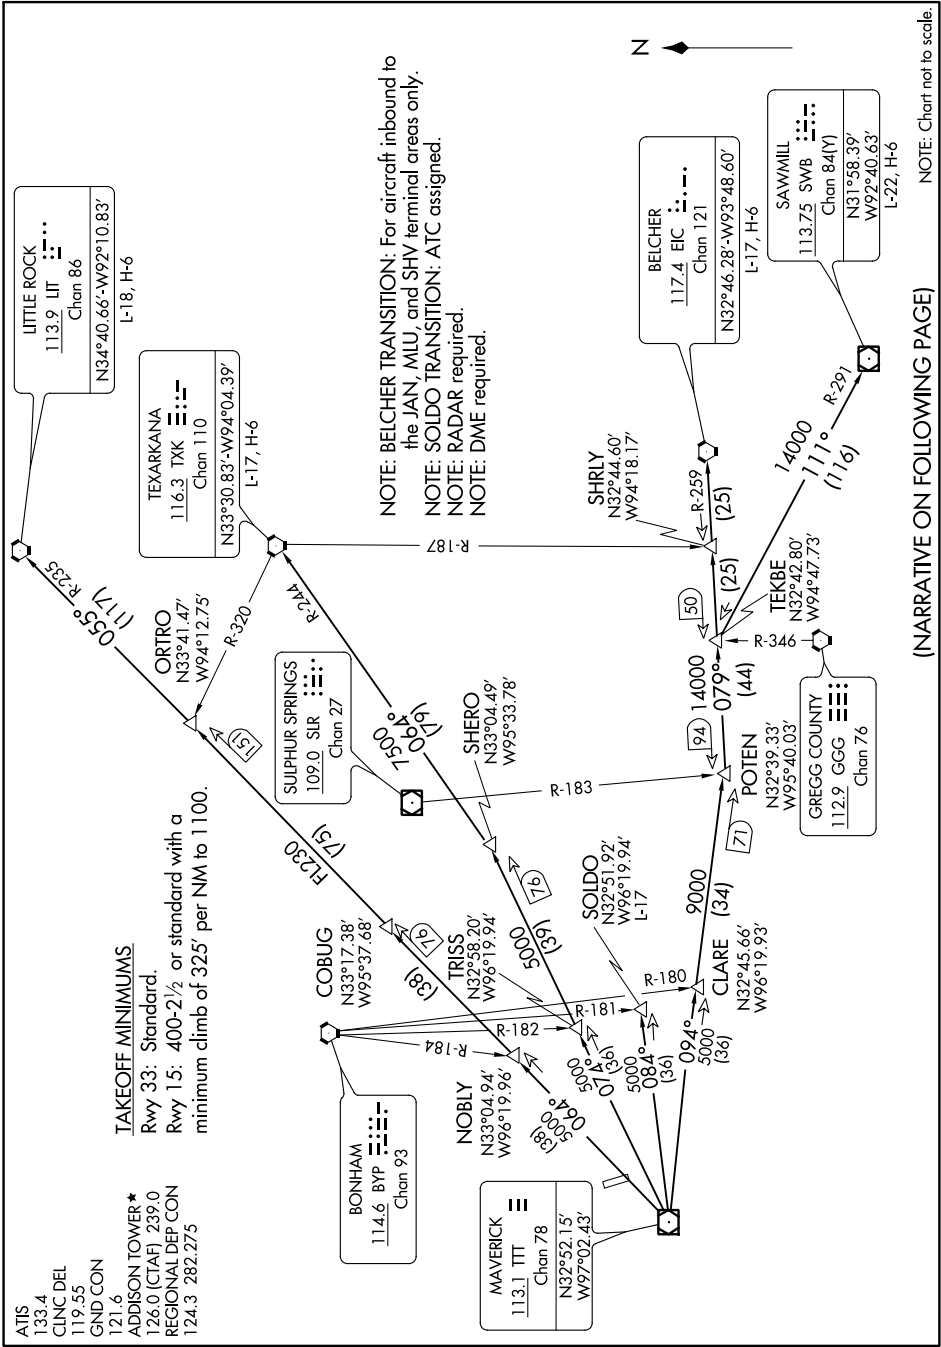

DALLAS SIX DEPARTURE

DALLAS, TEXAS

SC-2, 18 JUN 2020 to 16 JUL 2020

(NARRATIVE ON FOLLOWING PAGE)

NOTE: Chart not to scale.

SC-2, 18 JUN 2020 to 16 JUL 2020

DALLAS SIX DEPARTURE

(DALL6.TTT) 21MAY20

DALLAS, TEXAS

ADDISON (ADS)