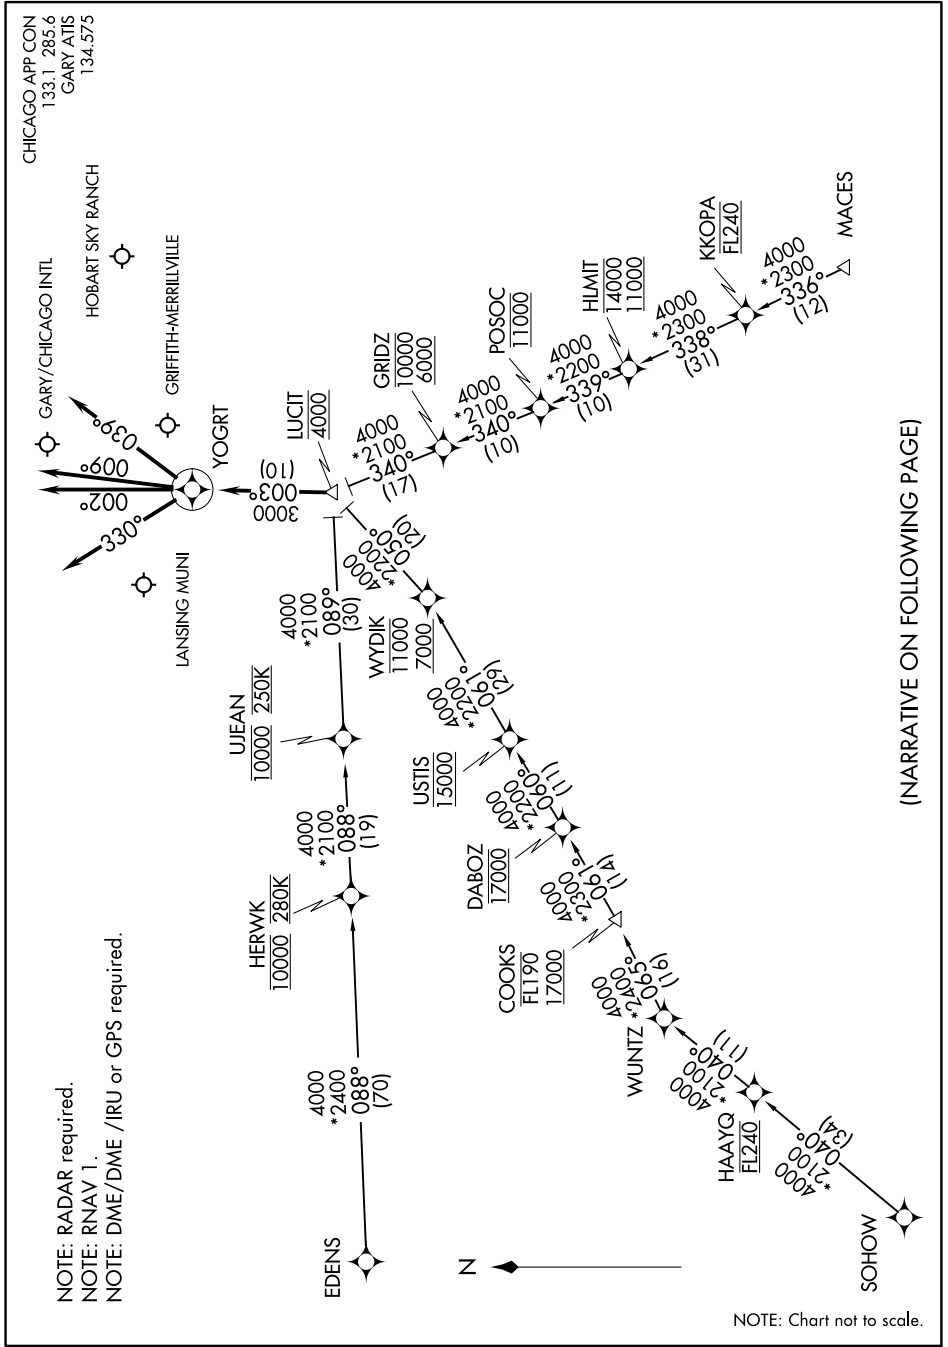

# LUCIT ONE ARRIVAL (RNAV)

GARY, INDIANA

EC-2, 18 JUN 2020 to 16 JUL 2020

(NARRATIVE ON FOLLOWING PAGE)

# LUCIT ONE ARRIVAL (RNAV)

GARY, INDIANA

EC-2, 18 JUN 2020 to 16 JUL 2020