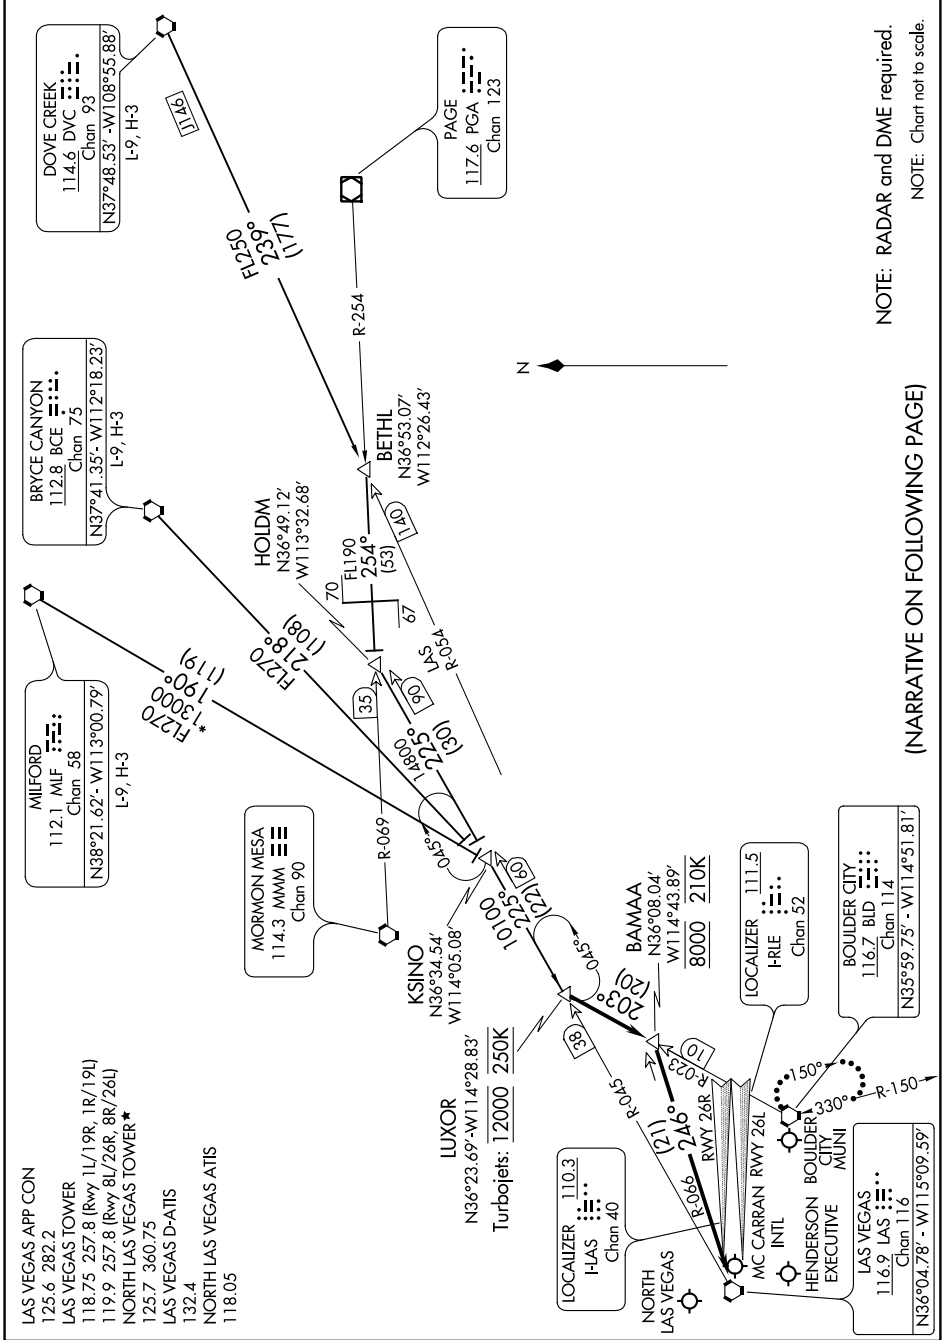

# LUXOR TWO ARRIVAL

AL-662 (FAA)

LAS VEGAS, NEVADA

SW-4, 18 JUN 2020 to 16 JUL 2020

(NARRATIVE ON FOLLOWING PAGE)

NOTE: RADAR and DME required.  
NOTE: Chart not to scale.

SW-4, 18 JUN 2020 to 16 JUL 2020

# LUXOR TWO ARRIVAL

LAS VEGAS, NEVADA