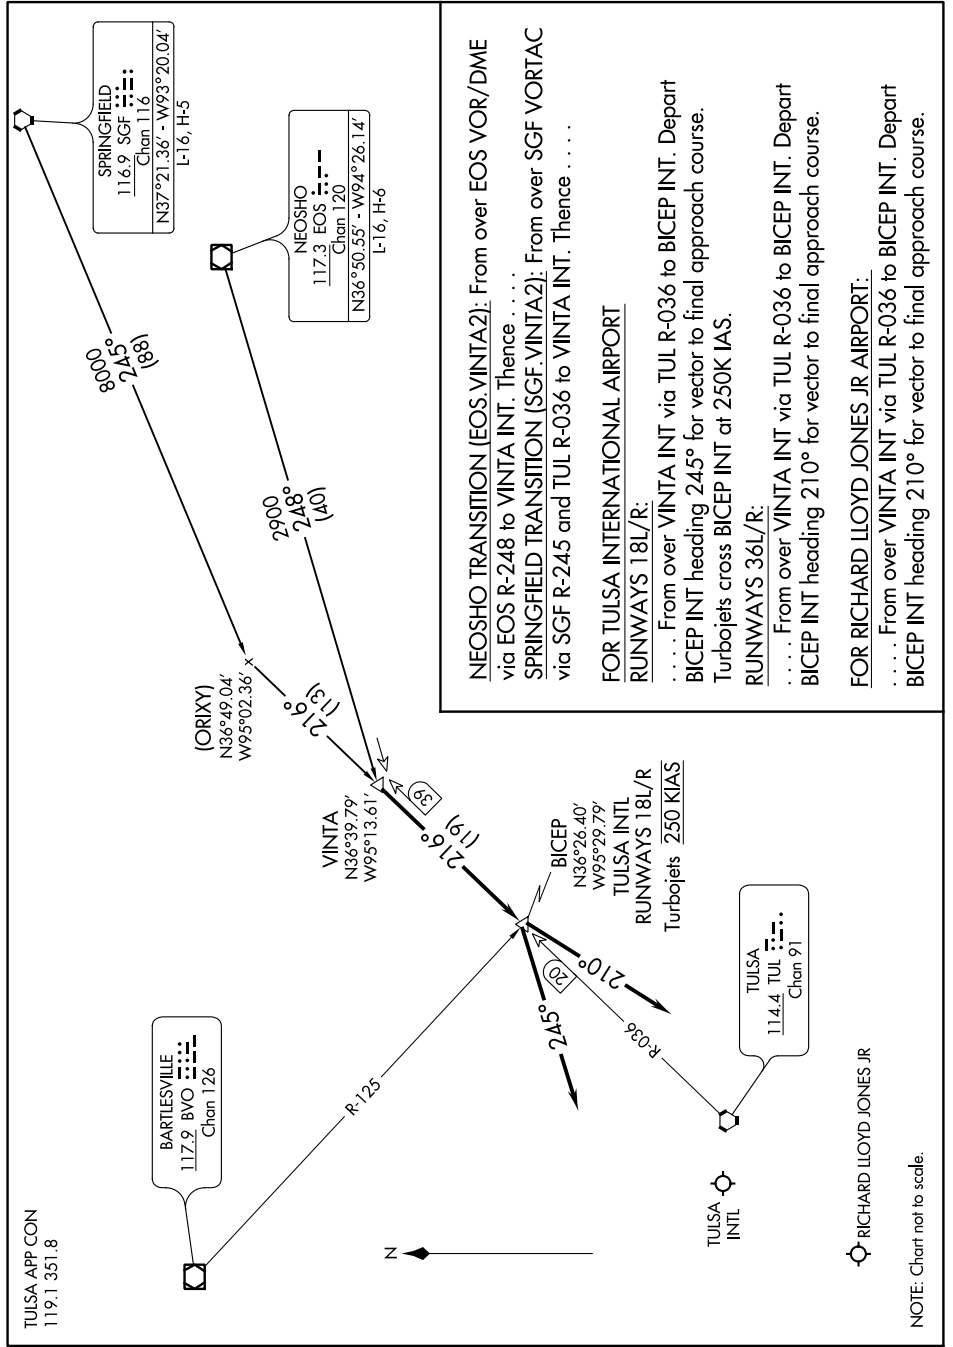

VINTA TWO ARRIVAL

TULSA, OKLAHOMA

0200 TUL 91 01 0200 TUL 18 16 11-C-S

SC-1, 18 JUN 2020 to 16 JUL 2020

VINTA TWO ARRIVAL

TULSA, OKLAHOMA