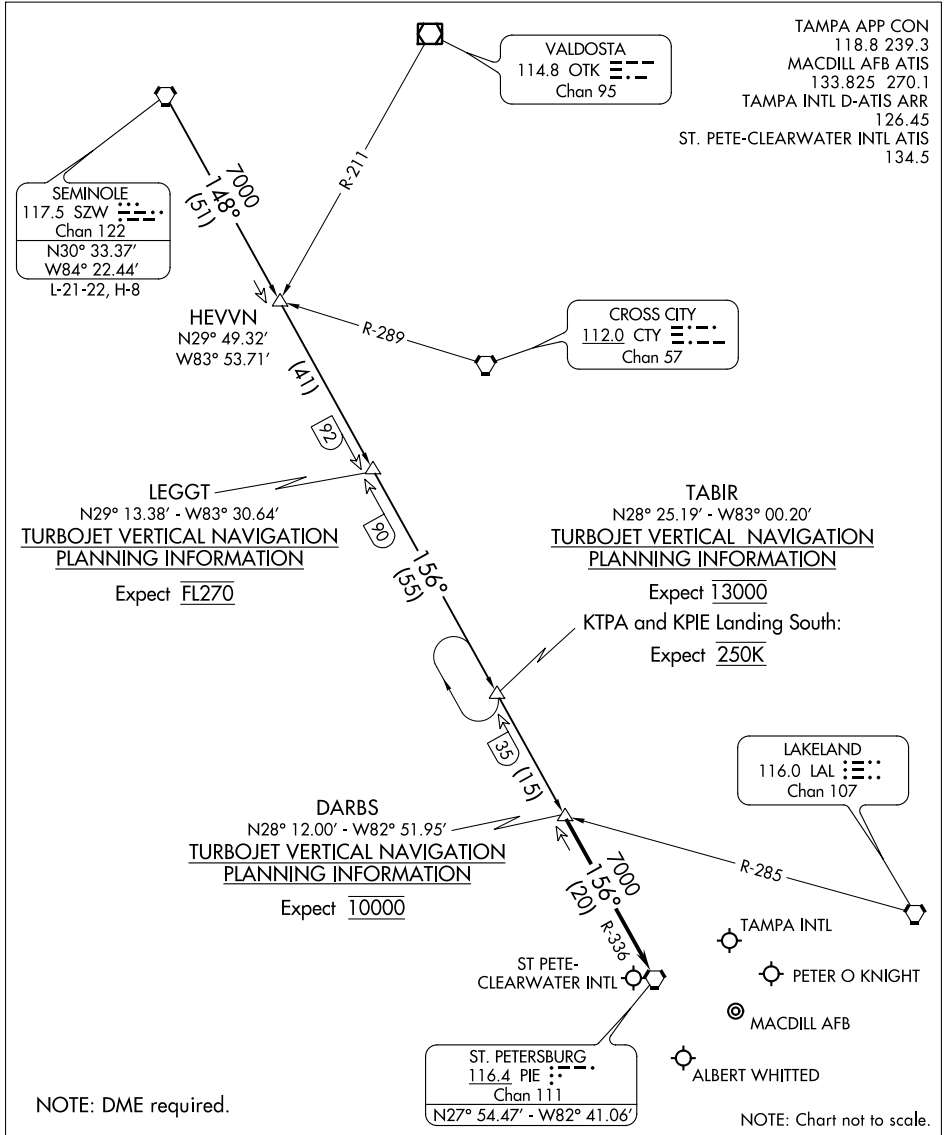

# DARBS THREE ARRIVAL

TAMPA, FLORIDA

SE-3, 18 JUN 2020 to 16 JUL 2020

SE-3, 18 JUN 2020 to 16 JUL 2020

## ARRIVAL ROUTE DESCRIPTION

**SEMINOLE TRANSITION (SZW.DARBS3):** From over SZW VORTAC on SZW R-148 and PIE R-336 to DARBS INT. Thence. . . .

. . . .from over DARBS INT on PIE R-336 to PIE VORTAC. Expect RADAR vectors to final approach course.

**LOST COMMUNICATIONS:** STANDARD.

# DARBS THREE ARRIVAL

TAMPA, FLORIDA