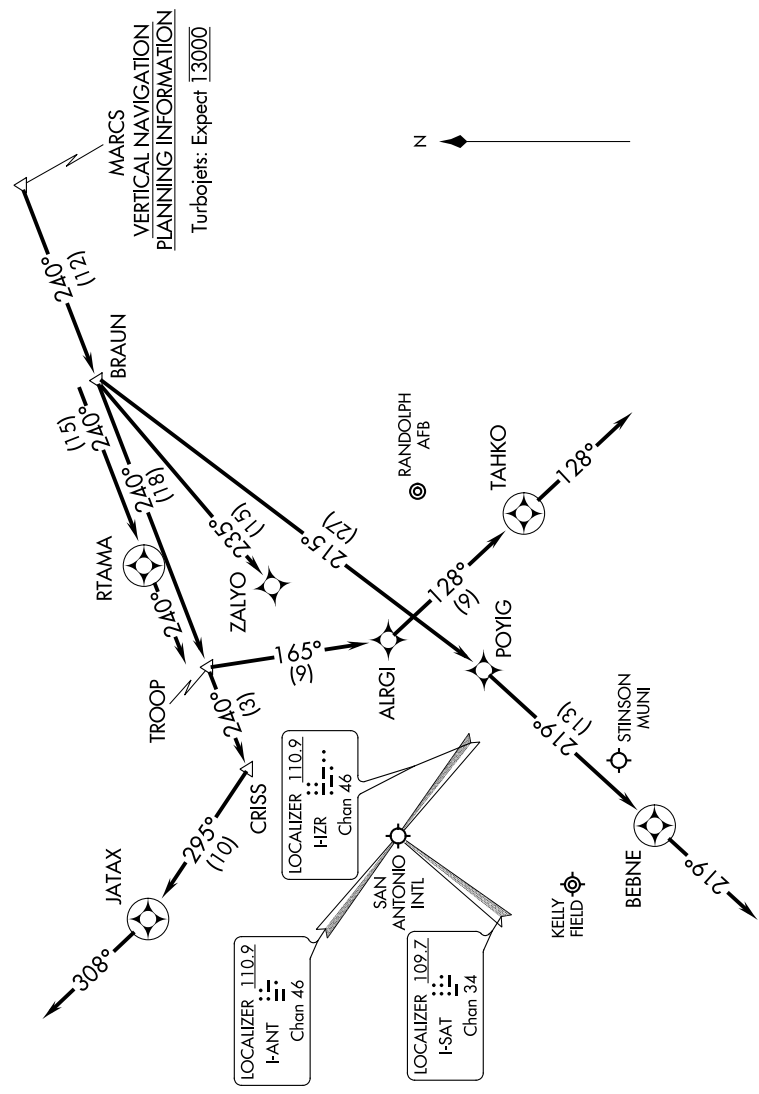

BRAUN THREE ARRIVAL (RNAV) Arrival Routes

SAN ANTONIO, TEXAS

SAN ANTONIO APP CON
127.1 269.1
KELLY FIELD ATIS
120.45 273.5
RANDOLPH AFB ATIS ★
290.525
SAN ANTONIO INTL D-ATIS
118.9
STINSON MUNI ATIS
128.8

NOTE: Chart not to scale

SC-3, 18 JUN 2020 to 16 JUL 2020

NOTE: RADAR required.
NOTE: RNAV 1.
NOTE: DME/DME/IRU or GPS required.
NOTE: WAILN Transition for Houston Terminal Area Departures only.

(NARRATIVE ON FOLLOWING PAGE)

SC-3, 18 JUN 2020 to 16 JUL 2020

BRAUN THREE ARRIVAL (RNAV) Arrival Routes

SAN ANTONIO, TEXAS