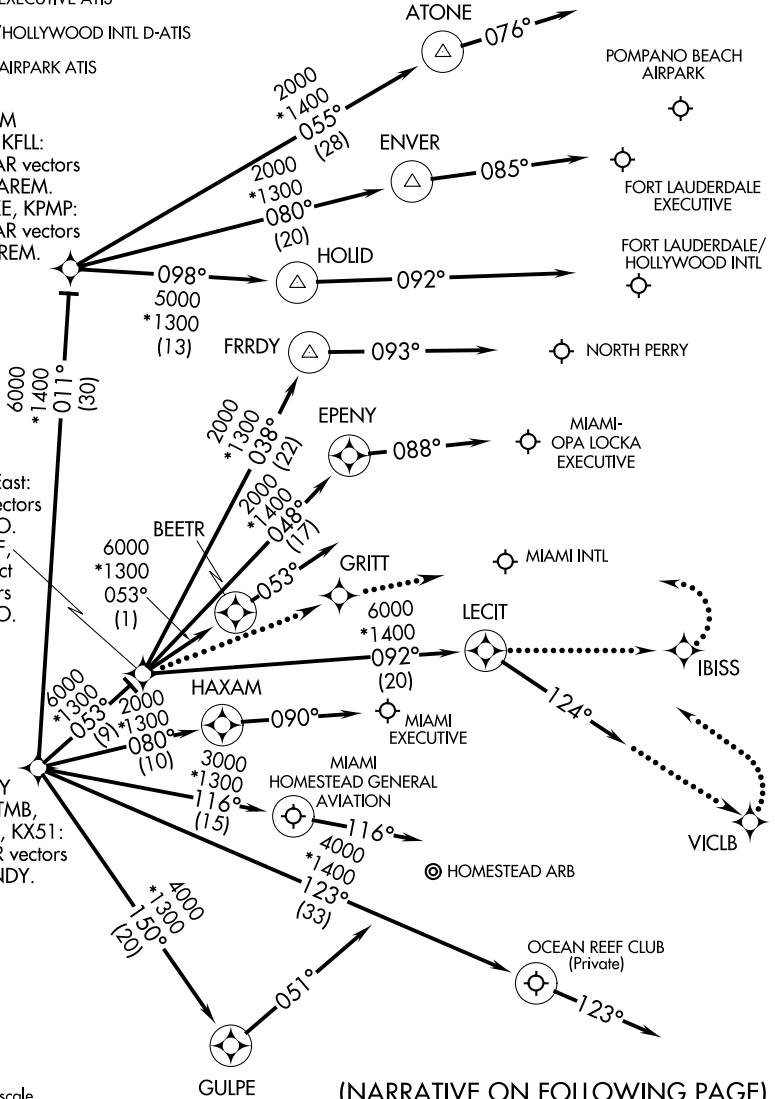

CURSO FIVE ARRIVAL (RNAV) Arrival Routes

MIAMI APP CON
125.75 322.3
MIAMI INTL D-ATIS
119.15
NORTH PERRY ATIS
135.475
MIAMI-OPA LOCKA EXECUTIVE ATIS
125.9
MIAMI EXECUTIVE ATIS
124.0
HOMESTEAD ARB ATIS *
132.275 269.9
FORT LAUDERDALE EXECUTIVE ATIS
119.85
FORT LAUDERDALE/HOLLYWOOD INTL D-ATIS
135.0
POMPANO BEACH AIRPARK ATIS
120.55

NOTE: RADAR required.
NOTE: RNAV 1.
NOTE: DME/DME/IRU or GPS required.

JAREM
Landing KFLL:
Expect RADAR vectors
prior to JAREM.
Landing KFXE, KPMP:
Expect RADAR vectors
after JAREM.

JODPO
KMIA Landing East:
Expect RADAR vectors
prior to JODPO.
Landing KOPF,
KHWO: Expect
RADAR vectors
prior to JODPO.

MNNDY
Landing KTMB,
KHST, K07FA, KX51:
Expect RADAR vectors
after MNNDY.

NOTE: Chart not to scale.

(NARRATIVE ON FOLLOWING PAGE)

SE-3, 18 JUN 2020 to 16 JUL 2020

SE-3, 18 JUN 2020 to 16 JUL 2020