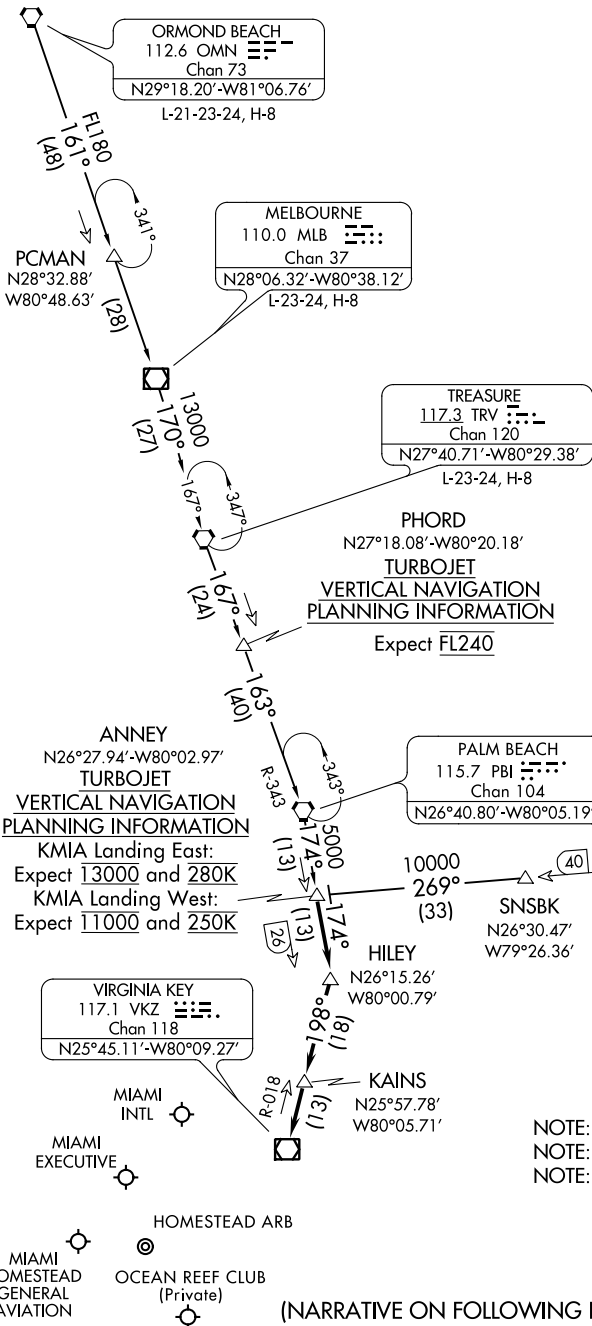

ANNEY FOUR ARRIVAL

MIAMI, FLORIDA

- MIAMI APP CON 125.75 322.3
- MIAMI EXECUTIVE ATIS 124.0
- MIAMI INTL D-ATIS 119.15
- HOMESTEAD ARB ATIS* 132.275 269.9

SE-3, 18 JUN 2020 to 16 JUL 2020

SE-3, 18 JUN 2020 to 16 JUL 2020

(NARRATIVE ON FOLLOWING PAGE)

NOTE: Chart not to scale.

ANNEY FOUR ARRIVAL

MIAMI, FLORIDA