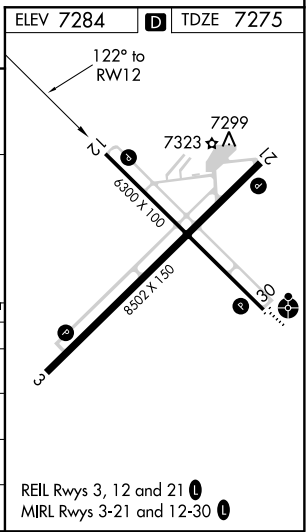

WAAS CH 70600 W12A	APP CRS 122°	Rwy Idg TDZE Apt Elev	6300 7275 7284
--	------------------------	-----------------------------	---

RNAV (GPS) RWY 12

LARAMIE RGNL (L.A.R.)

▽ DME/DME RNP-0.3 NA.
☒ -35°C For uncompensated Baro-VNAV systems, LNAV/VNAV NA below -29°C (-20°F) or above 34°C (93°F).

MISSED APPROACH: Climb to 10700 direct FEKEP and via 035° track to POVOH and hold.

ASOS 135.475	DENVER CENTER 125.9 284.7	UNICOM 123.05 (CTAF) 📻
------------------------	-------------------------------------	---

CATEGORY	A	B	C	D
LPV DA	7525-1		250 (300-1)	
LNAV/VNAV DA	7622-1¼		347 (400-1¼)	
LNAV MDA	7700-1	425 (500-1)	7700-1¼	425 (500-1¼)
CIRCLING	7700-1¼ 416 (500-1¼)	7740-1¼ 456 (500-1¼)	7740-1½ 456 (500-1½)	7840-2 556 (600-2)