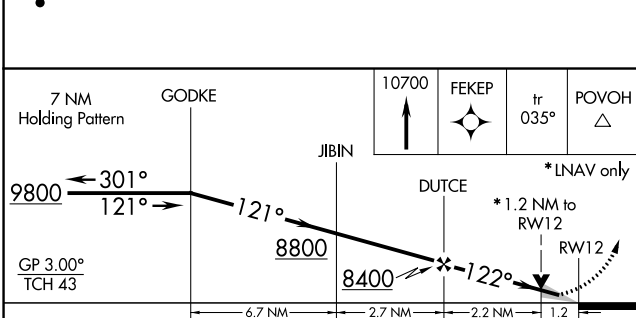

WAAS CH 70600 W12A	APP CRS 122°	Rwy Idg TDZE Apt Elev	6300 7275 7284
--	------------------------	-----------------------------	---

RNAV (GPS) RWY 12

LARAMIE RGNL (L.A.R.)

▽ DME/DME RNP-0.3 NA.
☒ -35°C For uncompensated Baro-VNAV systems, LNAV/VNAV NA below -29°C (-20°F) or above 34°C (93°F).

MISSED APPROACH: Climb to 10700 direct FEKEP and via 035° track to POVOH and hold.

ASOS 135.475	DENVER CENTER 125.9 284.7	UNICOM 123.05 (CTAF) 📻
------------------------	-------------------------------------	---