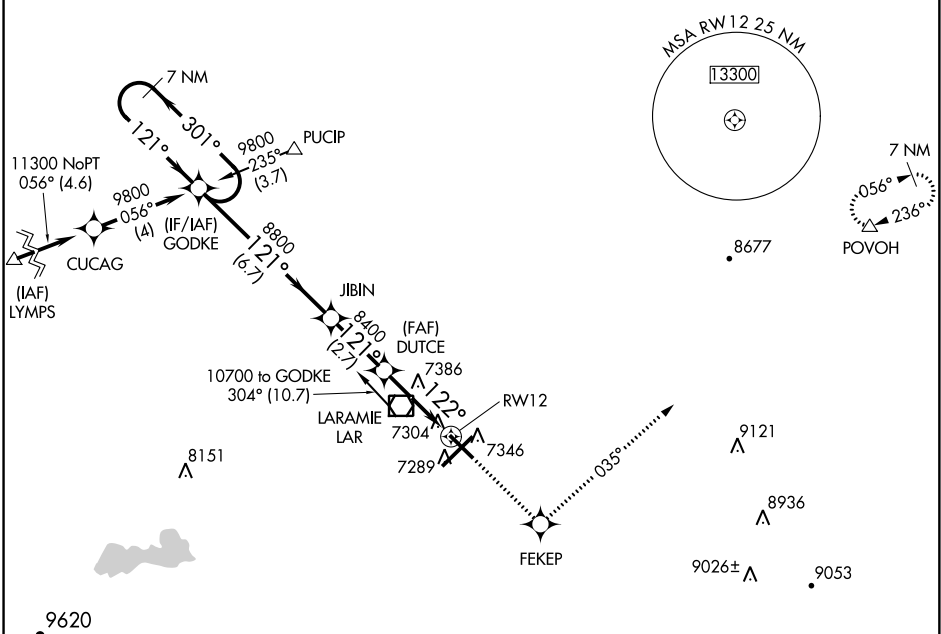

WAAS CH 70600 W12A	APP CRS 122°	Rwy Idg TDZE Apt Elev	6300 7275 7284
--	------------------------	-----------------------------	---

RNAV (GPS) RWY 12

LARAMIE RGNL (L.A.R.)

▽ DME/DME RNP-0.3 NA.
☒ -35°C For uncompensated Baro-VNAV systems, LNAV/VNAV NA below -29°C (-20°F) or above 34°C (93°F).

MISSED APPROACH: Climb to 10700 direct FEKEP and via 035° track to POVOH and hold.

ASOS 135.475	DENVER CENTER 125.9 284.7	UNICOM 123.05 (CTAF) 📻
------------------------	-------------------------------------	---

CATEGORY	A	B	C	D
LPV DA	7525-1		250 (300-1)	
LNAV/VNAV DA	7622-1¼		347 (400-1¼)	
LNAV MDA	7700-1	425 (500-1)	7700-1¼	425 (500-1¼)
CIRCLING	7700-1¼ 416 (500-1¼)	7740-1¼ 456 (500-1¼)	7740-1½ 456 (500-1½)	7840-2 556 (600-2)

NW-1, 18 JUN 2020 to 16 JUL 2020

NW-1, 18 JUN 2020 to 16 JUL 2020