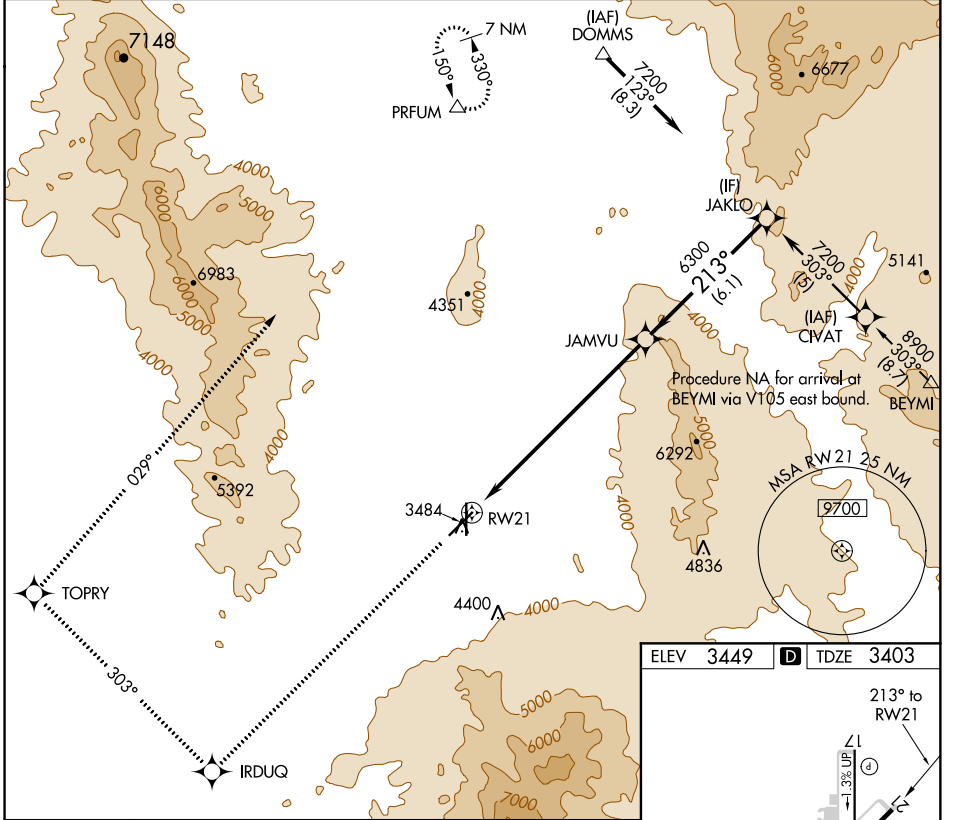

WAAS CH 70612 W21A	APP CRS 213°	Rwy Idg TDZE Apt Elev	6827 3403 3449
---------------------------------	------------------------	-----------------------------	---

RNAV (GPS) Z RWY 21

KINGMAN (IGM)

▽ NA	DME/DME RNP-0.3 NA.	MISSED APPROACH: Climb to 9000 direct IRDUQ and via track 303° to TOPRY and via track 029° to PRFUM and hold.
-------------	---------------------	---

ASOS 119.275	LOS ANGELES CENTER 124.85 319.2	UNICOM 122.8 (CTAF) 📞
------------------------	---	--

SW-4, 18 JUN 2020 to 16 JUL 2020

SW-4, 18 JUN 2020 to 16 JUL 2020

ELEV 3449	D TDZE 3403
-----------	--------------------

REIL Rwy 3 and 21 **📞**
MIRL Rwy 3-21 and 17-35 **📞**

9000	IRDUQ	tr 303°	TOPRY	tr 029°	PRFUM	Procedure Turn NA
CATEGORY	A	B	C	D		
LPV DA		3653-1	250 (300-1)			