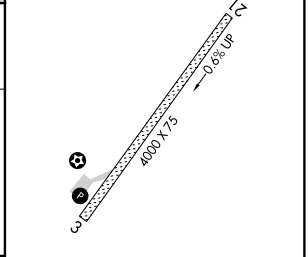

CATEGORY	A	B	C	D
LNVA MDA	400-1 338 (400-1)			
C CIRCLING	460-1 398 (400-1)	520-1 458 (500-1)	680-1¼ 618 (700-1¾)	1000-3 938 (1000-3)

AK, 21 MAY 2020 to 16 JUL 2020

AK, 21 MAY 2020 to 16 JUL 2020