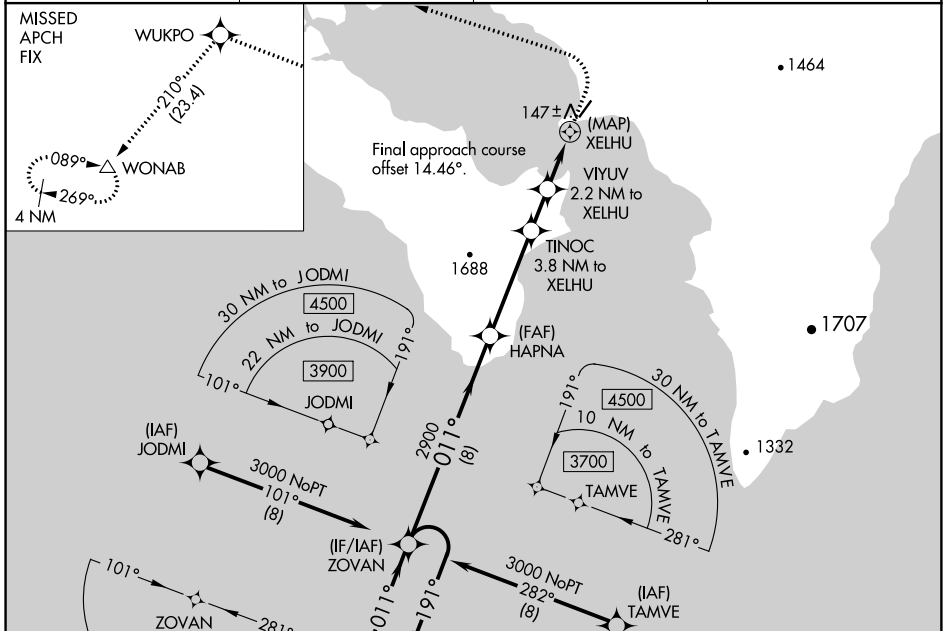

APP CRS	Rwy Idg	4000
011°	TDZE	62
	Apt Elev	62

RNAV (GPS) RWY 3

GOLOVIN (GLV) (PAGL)

RNP APCH.		MISSED APPROACH: Climb to 500 then climbing left turn to 3000 direct WUKPO and on track 210° to WONAB and hold.	
▽	Circling NA southeast of Rwy 3-21.		
▲	Rwy 3 helicopter visibility reduction below ¾ SM NA.		
ASOS	ANCHORAGE CENTER	NOME RADIO	CTAF
135.75	133.3 290.4	122.05	122.9 0

ELEV	62	TDZE	62
------	----	------	----

CATEGORY	A	B	C	D
LNVA MDA	400-1 338 (400-1)			
C CIRCLING	460-1 398 (400-1)	520-1 458 (500-1)	680-1¼ 618 (700-1¾)	1000-3 938 (1000-3)

AK, 21 MAY 2020 to 16 JUL 2020

AK, 21 MAY 2020 to 16 JUL 2020