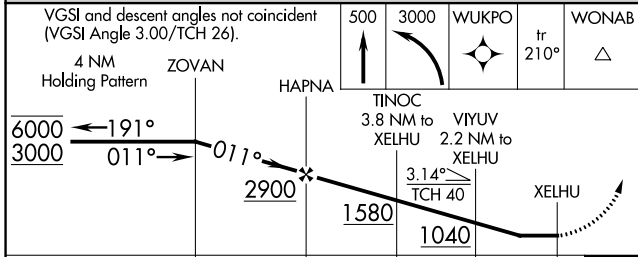

CATEGORY	A	B	C	D
LNVA MDA	400-1 338 (400-1)			
C CIRCLING	460-1 398 (400-1)	520-1 458 (500-1)	680-1¼ 618 (700-1¾)	1000-3 938 (1000-3)

AK, 21 MAY 2020 to 16 JUL 2020

AK, 21 MAY 2020 to 16 JUL 2020