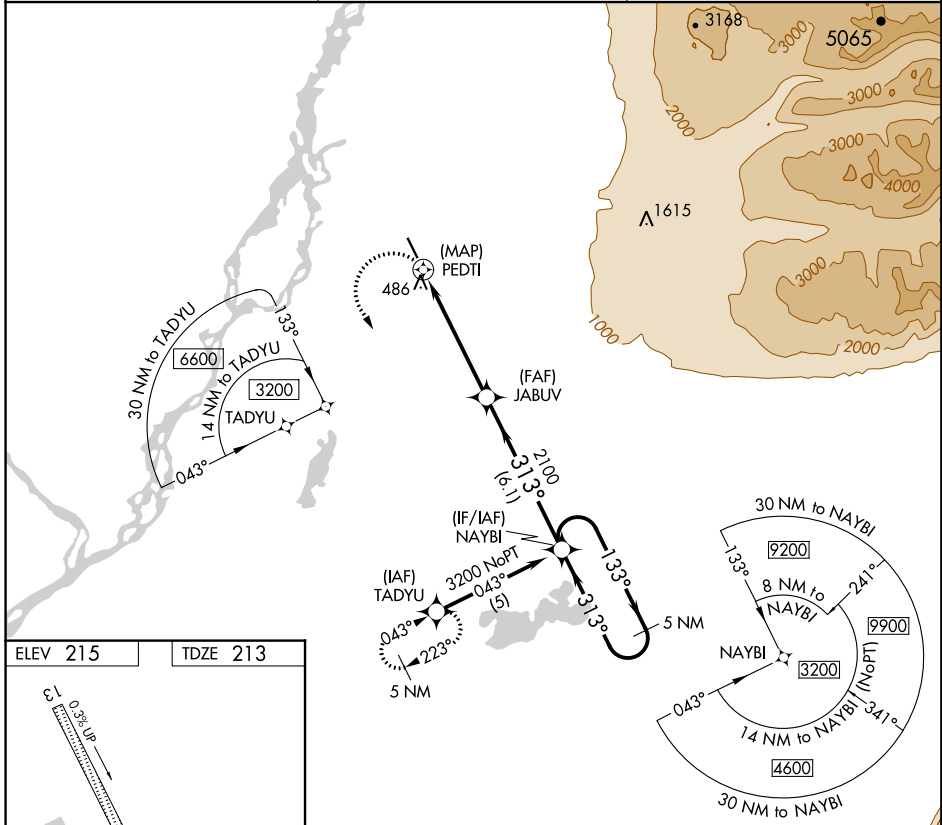

# RNAV (GPS) RWY 31

WILLOW (UUO)(PAUO)

APP CRS <b>313°</b>	Rwy ldg <b>4000</b>
	TDZE <b>213</b>
	Apt Elev <b>215</b>

**▼** Use Wasilla altimeter setting.  
**▲ NA** Procedure NA at night.  
 DME/DME RNP-0.3 NA.

MISSED APPROACH: Climbing left turn to 3200 direct TADYU and hold.

IYS/PAWS AWOS-3P <b>135.25</b>	ANCHORAGE CENTER <b>133.7 279.6</b>	CTAF <b>122.8</b>
-----------------------------------	--	----------------------

ELEV 215	TDZE 213
----------	----------

CATEGORY	A	B	C	D
LNAV MDA	1220-1¼ 1007 (1100-1¼)	1220-1½ 1007 (1100-1½)	1220-3 1007 (1100-3)	NA
CIRCLING	1220-1¼ 1005 (1100-1¼)	1220-1½ 1005 (1100-1½)	1220-3 1005 (1100-3)	NA

AK, 21 MAY 2020 to 16 JUL 2020

AK, 21 MAY 2020 to 16 JUL 2020