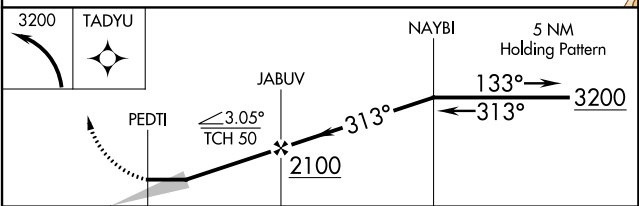

CATEGORY	A	B	C	D
LNAV MDA	1220-1¼ 1007 (1100-1¼)	1220-1½ 1007 (1100-1½)	1220-3 1007 (1100-3)	NA
CIRCLING	1220-1¼ 1005 (1100-1¼)	1220-1½ 1005 (1100-1½)	1220-3 1005 (1100-3)	NA

AK, 21 MAY 2020 to 16 JUL 2020

AK, 21 MAY 2020 to 16 JUL 2020