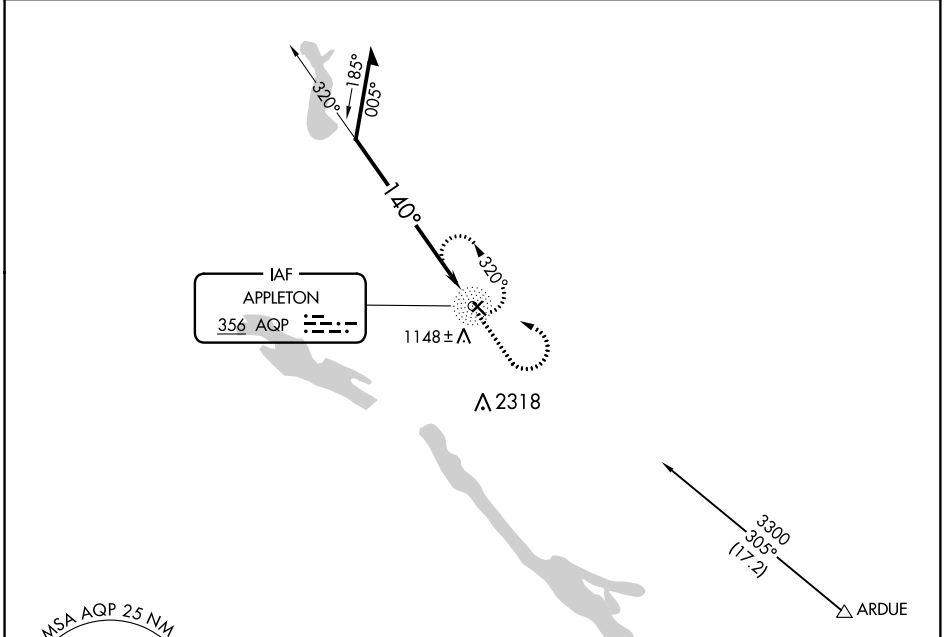

NDB AQP	APP CRS	Rwy Idg	3500
356	140°	TDZE	1021
		Apt Elev	1021

NDB RWY 13

APPLETON MUNI (AQP)

NA	MISSED APPROACH: Climb to 1900 then climbing left turn to 3300 direct AQP NDB and hold.
----	--

AWOS-3 118.5	MINNEAPOLIS CENTER 127.1 290.2	CTAF 122.9 0
------------------------	--	------------------------

CATEGORY	A	B	C	D
S-13	1600-1	579 (600-1)	1600-1½ 579 (600-1½)	NA
CIRCLING	1600-1	579 (600-1)	1600-1½ 579 (600-1½)	NA

NC-1, 21 MAY 2020 to 18 JUN 2020

NC-1, 21 MAY 2020 to 18 JUN 2020