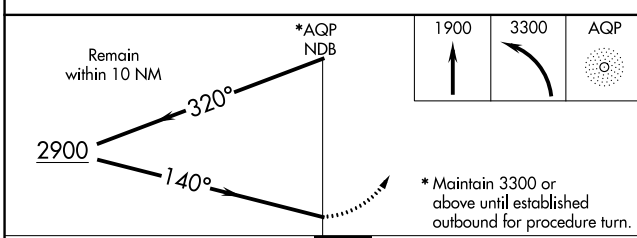

NDB AQP	APP CRS	Rwy Idg	3500
356	140°	TDZE	1021
		Apt Elev	1021

NDB RWY 13

APPLETON MUNI (AQP)

NA	MISSED APPROACH: Climb to 1900 then climbing left turn to 3300 direct AQP NDB and hold.
----	--

AWOS-3 118.5	MINNEAPOLIS CENTER 127.1 290.2	CTAF 122.9 0
------------------------	--	------------------------

CATEGORY	A	B	C	D
S-13	1600-1	579 (600-1)	1600-1½ 579 (600-1½)	NA
CIRCLING	1600-1	579 (600-1)	1600-1½ 579 (600-1½)	NA

NC-1, 21 MAY 2020 to 18 JUN 2020

NC-1, 21 MAY 2020 to 18 JUN 2020