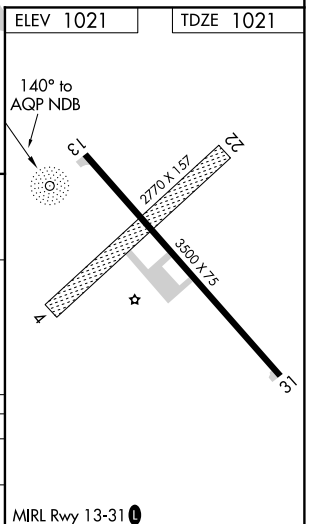

NDB AQP	APP CRS	Rwy Idg	3500
356	140°	TDZE	1021
		Apt Elev	1021

NDB RWY 13

APPLETON MUNI (AQP)

NA	MISSED APPROACH: Climb to 1900 then climbing left turn to 3300 direct AQP NDB and hold.
----	--

AWOS-3 118.5	MINNEAPOLIS CENTER 127.1 290.2	CTAF 122.9 0
------------------------	--	------------------------

CATEGORY	A	B	C	D
S-13	1600-1	579 (600-1)	1600-1½ 579 (600-1½)	NA
CIRCLING	1600-1	579 (600-1)	1600-1½ 579 (600-1½)	NA

NC-1, 21 MAY 2020 to 18 JUN 2020

NC-1, 21 MAY 2020 to 18 JUN 2020