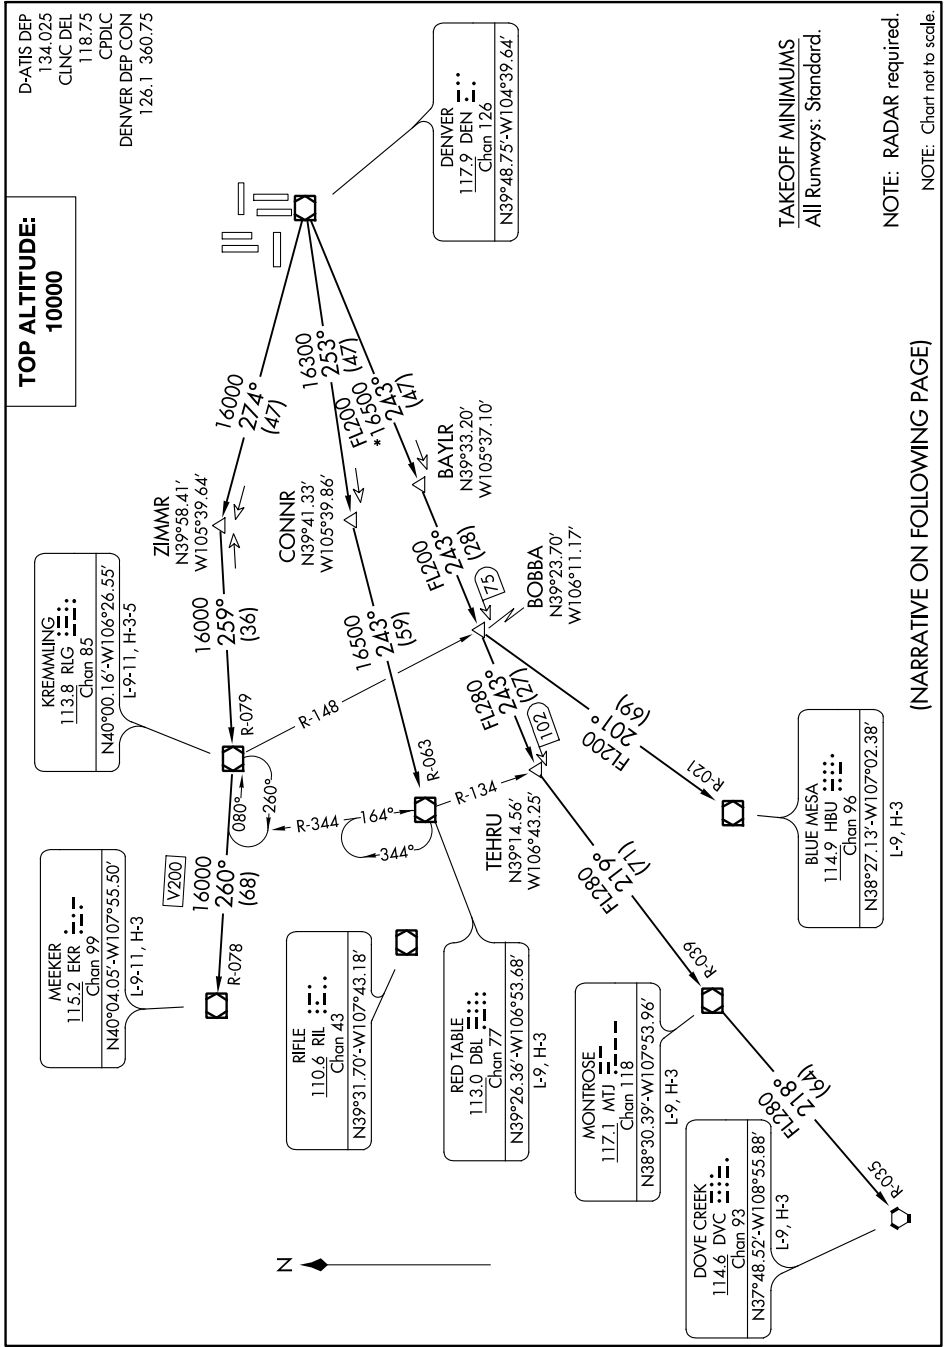

ROCKIES FIVE DEPARTURE

AL-9077 (FAA)

DENVER INTL (DEN)
DENVER, COLORADO

D-ATIS DEP
134.025
CLNC DEL
118.75
CPDIC
DENVER DEP CON
126.1 360.75

**TOP ALTITUDE:
10000**

DENVER
117.9 DEN
Chan 126
N39°48.75'-W104°39.64'

TAKEOFF MINIMUMS
All Runways: Standard.

NOTE: RADAR required.

NOTE: Chart not to scale.

SW-1, 21 MAY 2020 to 18 JUN 2020

(NARRATIVE ON FOLLOWING PAGE)

ROCKIES FIVE DEPARTURE

DENVER, COLORADO
DENVER INTL (DEN)

SW-1, 21 MAY 2020 to 18 JUN 2020