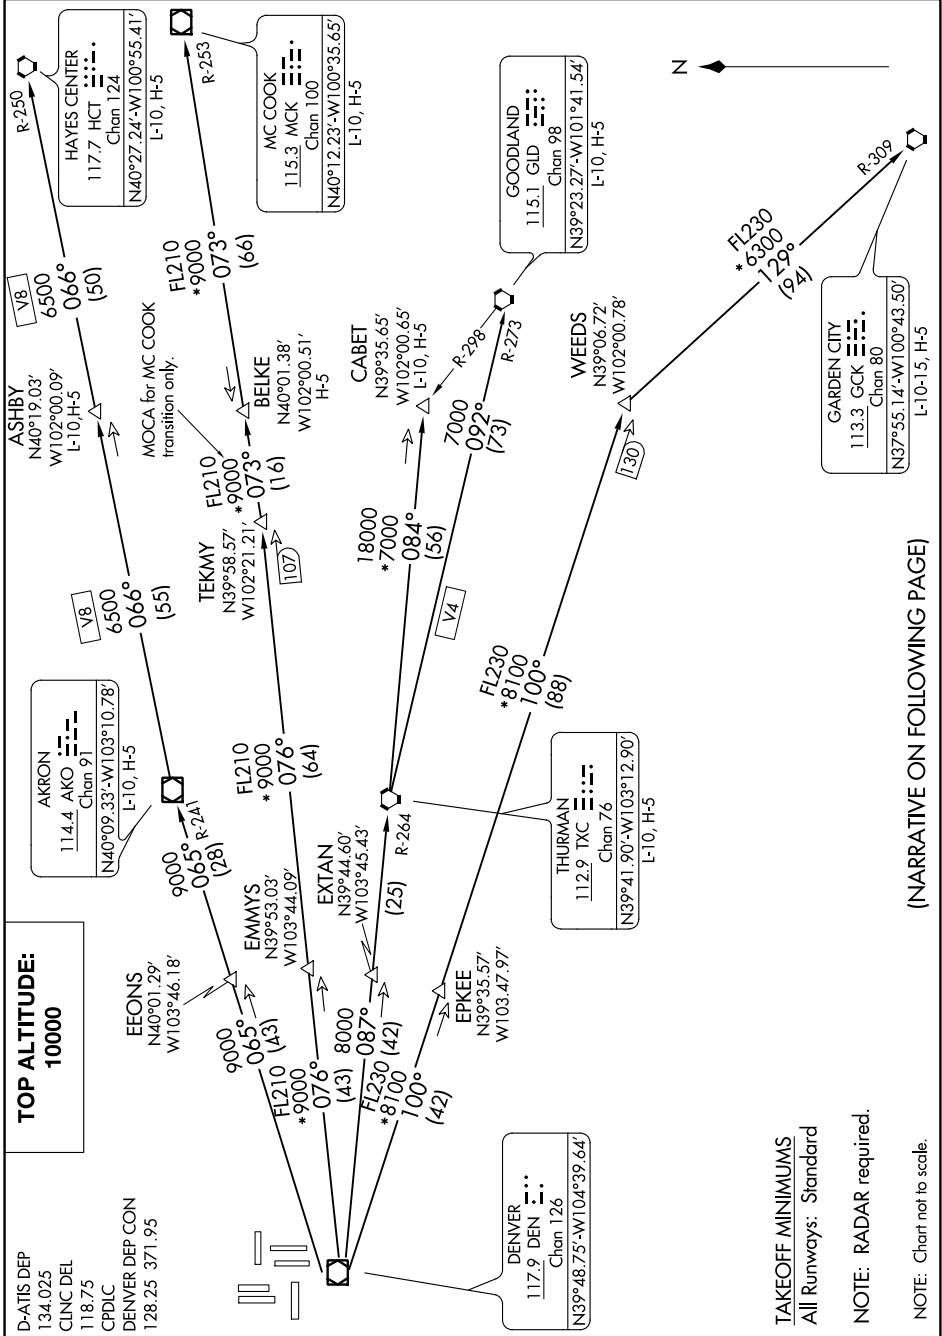

PLAINS ONE DEPARTURE

AL-9077 (FAA)

DENVER INTL (DEN)
DENVER, COLORADO

SW-1, 21 MAY 2020 to 18 JUN 2020

(NARRATIVE ON FOLLOWING PAGE)

SW-1, 21 MAY 2020 to 18 JUN 2020

PLAINS ONE DEPARTURE

DENVER, COLORADO
DENVER INTL (DEN)

TAKEOFF MINIMUMS
All Runways: Standard

NOTE: RADAR required.

NOTE: Chart not to scale.